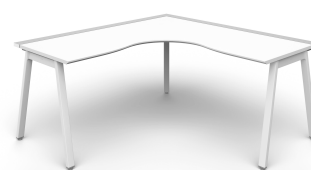

LINEUP

Workbench
with Cable Flaps

Workbench
with Power Outlets

120° Workbench

Personal Table

120° Boomerang Table

L-Shape Table

Side Return Table

Personal Table with Storage

Conference Table

Conference Table
Round Type

Management Table

PRICE

Work Table

Conference Table

COLOR