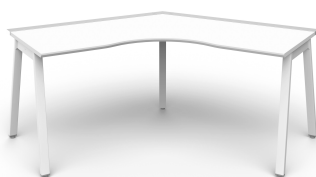

LINEUP

Workbench
with Cable Flaps

Workbench
with Power Outlets

120° Workbench

Personal Table

120° Boomerang Table

L-Shape Table

Side Return Table

Personal Table with Storage

Conference Table

Conference Table
Round Type

Management Table

PRICE

Work Table

Conference Table

COLOR