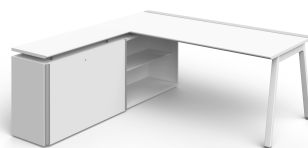

LINEUP

Workbench
with Cable Flaps

Workbench
with Power Outlets

120° Workbench

Personal Table

120° Boomerang Table

L-Shape Table

Side Return Table

Personal Table with Storage

Conference Table

Conference Table
Round Type

Management Table

PRICE

Work Table

Conference Table

COLOR