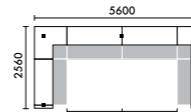

W5600xD2560	
K11A	¥2,002,800
K11B	¥2,249,600
K11C	¥2,343,400
K11D	¥2,590,200

ラグ **XY-BRG7140** W7100xD4000(2枚組) ¥738,400