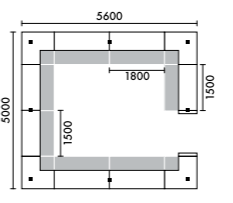

W5600xD5000	
C12A	¥3,601,800
C12B	¥4,040,600
C12C	¥4,221,300
C12D	¥4,660,100

ラグ **XY-BRG7165** W7100xD6500(4枚組) ¥1,199,900