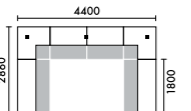

1st STEP

A

天板形状
サイズ
LED照明 有無
ローカウンター 有無

I型

LED照明	ローカウンター
なし	なし
あり	なし
なし	あり
あり	あり

W1620xD600	
S1A	¥381,600
S1B	¥436,000
S1C	¥443,300
S1D	¥497,700

ラグ **XY-BRG3122** W3100xD2200 ¥177,320

W1920xD600	
S2A	¥410,200
S2B	¥465,000
S2C	¥475,000
S2D	¥529,800

ラグ **XY-BRG3422** W3400xD2200 ¥194,480

W2220xD600	
S3A	¥425,100
S3B	¥480,300
S3C	¥493,400
S3D	¥548,600

ラグ **XY-BRG3722** W3700xD2200 ¥211,640

W2520xD600	
S4A	¥561,500
S4B	¥629,700
S4C	¥678,300
S4D	¥746,500

ラグ **XY-BRG4022** W4000xD2200 ¥228,800

W3120xD600	
S5A	¥662,200
S5B	¥771,000
S5C	¥785,600
S5D	¥894,400

ラグ **XY-BRG4722** W4700xD2200(2枚組) ¥268,840

W3720xD600	
S6A	¥719,400
S6B	¥829,000
S6C	¥849,000
S6D	¥958,600

ラグ **XY-BRG5322** W5300xD2200(2枚組) ¥303,160

W4320xD600	
S7A	¥749,200
S7B	¥859,600
S7C	¥885,800
S7D	¥996,200

ラグ **XY-BRG5922** W5900xD2200(2枚組) ¥337,480

コ型

LED照明	ローカウンター
なし	なし
あり	なし
なし	あり
あり	あり

W3500xD2260	
K1A	¥1,631,900
K1B	¥1,809,700
K1C	¥1,898,000
K1D	¥2,075,800

ラグ **XY-BRG5037** W5000xD3700(2枚組) ¥481,000

W3800xD2260	
K2A	¥1,660,600
K2B	¥1,838,700
K2C	¥1,929,800
K2D	¥2,107,900

ラグ **XY-BRG5337** W5300xD3700(2枚組) ¥509,860

W4400xD2260	
K3A	¥1,876,800
K3B	¥2,096,400
K3C	¥2,198,000
K3D	¥2,417,600

ラグ **XY-BRG5937** W5900xD3700(2枚組) ¥567,580

W5000xD2260	
K4A	¥1,906,600
K4B	¥2,127,000
K4C	¥2,234,400
K4D	¥2,454,800

ラグ **XY-BRG6537** W6500xD3700(2枚組) ¥625,300

W5600xD2260	
K5A	¥1,973,000
K5B	¥2,219,000
K5C	¥2,307,000
K5D	¥2,553,000

ラグ **XY-BRG7137** W7100xD3700(2枚組) ¥683,020

W6200xD2260	
K6A	¥2,001,000
K6B	¥2,247,600
K6C	¥2,342,000
K6D	¥2,588,600

ラグ **XY-BRG7737** W7700xD3700(2枚組) ¥740,740

W3500xD2560	
K7A	¥1,661,700
K7B	¥1,840,300
K7C	¥1,934,400
K7D	¥2,113,000

ラグ **XY-BRG5040** W5000xD4000(2枚組) ¥520,000

LED照明	ローカウンター
なし	なし
あり	なし
なし	あり
あり	あり

W3800xD2560	
K8A	¥1,690,400
K8B	¥1,869,300
K8C	¥1,966,200
K8D	¥2,145,100