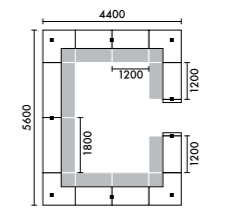

W4400xD5600	
C6A	¥3,743,200
C6B	¥4,209,200
C6C	¥4,398,400
C6D	¥4,864,400

ラグ **XY-BRG5971** W5900xD7100(4枚組) ¥1,089,140