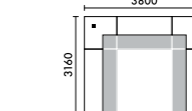

W3800xD3160	
K20A	¥1,784,800
K20B	¥1,990,300
K20C	¥2,073,800
K20D	¥2,279,300

ラグ **XY-BRG5347** W5300xD4700(4枚組) ¥647,660