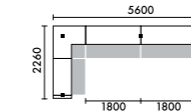

W5600xD2260	
K5A	¥1,973,000
K5B	¥2,219,000
K5C	¥2,307,000
K5D	¥2,553,000

ラグ **XY-BRG7137** W7100xD3700(2枚組) ¥683,020