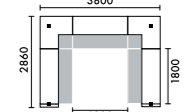

W3800xD2860	
K14A	¥1,756,800
K14B	¥1,961,700
K14C	¥2,038,800
K14D	¥2,243,700

ラグ **XY-BRG5344** W5300xD4400(4枚組) ¥606,320