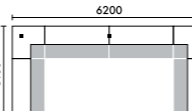

1st STEP

A

天板形状
サイズ
LED照明 有無
ローカウンター 有無

I型

LED照明	ローカウンター
なし	なし
あり	なし
なし	あり
あり	あり

W1620xD600	
S1A	¥381,600
S1B	¥436,000
S1C	¥443,300
S1D	¥497,700

ラグ **XY-BRG3122** W3100xD2200 ¥177,320

W1920xD600	
S2A	¥410,200
S2B	¥465,000
S2C	¥475,000
S2D	¥529,800

ラグ **XY-BRG3422** W3400xD2200 ¥194,480

W2220xD600	
S3A	¥425,100
S3B	¥480,300
S3C	¥493,400
S3D	¥548,600

ラグ **XY-BRG3722** W3700xD2200 ¥211,640

W2520xD600	
S4A	¥561,500
S4B	¥629,700
S4C	¥678,300
S4D	¥746,500

ラグ **XY-BRG4022** W4000xD2200 ¥228,800

W3120xD600	
S5A	¥662,200
S5B	¥771,000
S5C	¥785,600
S5D	¥894,400

ラグ **XY-BRG4722** W4700xD2200(2枚組) ¥268,840

W3720xD600	
S6A	¥719,400
S6B	¥829,000
S6C	¥849,000
S6D	¥958,600

ラグ **XY-BRG5322** W5300xD2200(2枚組) ¥303,160

W4320xD600	
S7A	¥749,200
S7B	¥859,600
S7C	¥885,800
S7D	¥996,200

ラグ **XY-BRG5922** W5900xD2200(2枚組) ¥337,480

コ型

LED照明	ローカウンター
なし	なし
あり	なし
なし	あり
あり	あり

W3500xD2260	
K1A	¥1,631,900
K1B	¥1,809,700
K1C	¥1,898,000
K1D	¥2,075,800

ラグ **XY-BRG5037** W5000xD3700(2枚組) ¥481,000

W3800xD2260	
K2A	¥1,660,600
K2B	¥1,838,700
K2C	¥1,929,800
K2D	¥2,107,900

ラグ **XY-BRG5337** W5300xD3700(2枚組) ¥509,860

W4400xD2260	
K3A	¥1,876,800
K3B	¥2,096,400
K3C	¥2,198,000
K3D	¥2,417,600

ラグ **XY-BRG5937** W5900xD3700(2枚組) ¥567,580

W5000xD2260	
K4A	¥1,906,600
K4B	¥2,127,000
K4C	¥2,234,400
K4D	¥2,454,800

ラグ **XY-BRG6537** W6500xD3700(2枚組) ¥625,300

W5600xD2260	
K5A	¥1,973,000
K5B	¥2,219,000
K5C	¥2,307,000
K5D	¥2,553,000

ラグ **XY-BRG7137** W7100xD3700(2枚組) ¥683,020

W6200xD2260	
K6A	¥2,001,000
K6B	¥2,247,600
K6C	¥2,342,000
K6D	¥2,588,600

ラグ **XY-BRG7737** W7700xD3700(2枚組) ¥740,740

W3500xD2560	
K7A	¥1,661,700
K7B	¥1,840,300
K7C	¥1,934,400
K7D	¥2,113,000

ラグ **XY-BRG5040** W5000xD4000(2枚組) ¥520,000

LED照明	ローカウンター
なし	なし
あり	なし
なし	あり
あり	あり

W3800xD2560	
K8A	¥1,690,400
K8B	¥1,869,300
K8C	¥1,966,200
K8D	¥2,145,100