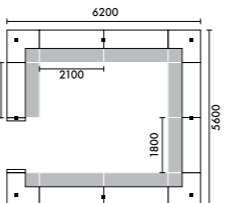

W6200xD5600	
C16A	¥3,757,400
C16B	¥4,236,000
C16C	¥4,400,200
C16D	¥4,878,800

ラグ **XY-BRG7771** W7700xD7100(4枚組) ¥1,421,420