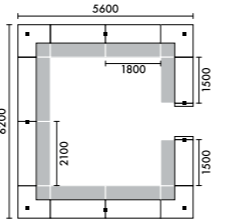

W5600xD6200	
C3A	¥3,993,400
C3B	¥4,513,600
C3C	¥4,687,800
C3D	¥5,208,000

ラグ **XY-BRG7177** W7100xD7700(4枚組) ¥1,421,420