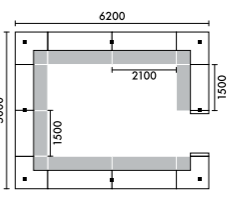

W6200xD5000	
C13A	¥3,657,800
C13B	¥4,097,800
C13C	¥4,291,300
C13D	¥4,731,300

ラグ **XY-BRG7765** W7700xD6500(4枚組) ¥1,301,300