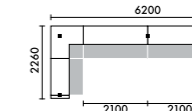

W6200xD2260	
K6A	¥2,001,000
K6B	¥2,247,600
K6C	¥2,342,000
K6D	¥2,588,600

ラグ **XY-BRG7737** W7700xD3700(2枚組) ¥740,740