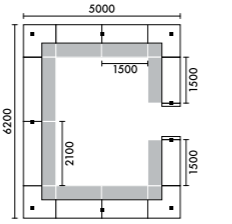

W5000xD6200	
C2A	¥3,860,600
C2B	¥4,329,600
C2C	¥4,542,600
C2D	¥5,011,600

ラグ **XY-BRG6577** W6500xD7700(4枚組) ¥1,301,300