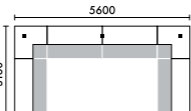

LED照明	ローカウンター
なし	なし
あり	なし
なし	あり
あり	あり

W5000xD3160	
K22A	¥2,030,800
K22B	¥2,278,600
K22C	¥2,378,400
K22D	¥2,626,200

ラグ **XY-BRG6547** W6500xD4700(4枚組) ¥794,300

W5600xD3160	
K23A	¥2,097,200
K23B	¥2,370,600
K23C	¥2,451,000
K23D	¥2,724,400

ラグ **XY-BRG7147** W7100xD4700(4枚組) ¥867,620