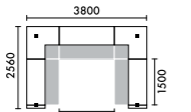

1st STEP

A

天板形状
サイズ
LED照明 有無
ローカウンター 有無

I型

LED照明	ローカウンター
なし	なし
あり	なし
なし	あり
あり	あり

W1620xD600	
S1A	¥381,600
S1B	¥436,000
S1C	¥443,300
S1D	¥497,700

ラグ **XY-BRG3122** W3100xD2200 ¥177,320

W1920xD600	
S2A	¥410,200
S2B	¥465,000
S2C	¥475,000
S2D	¥529,800

ラグ **XY-BRG3422** W3400xD2200 ¥194,480

W2220xD600	
S3A	¥425,100
S3B	¥480,300
S3C	¥493,400
S3D	¥548,600

ラグ **XY-BRG3722** W3700xD2200 ¥211,640

W2520xD600	
S4A	¥561,500
S4B	¥629,700
S4C	¥678,300
S4D	¥746,500

ラグ **XY-BRG4022** W4000xD2200 ¥228,800

W3120xD600	
S5A	¥662,200
S5B	¥771,000
S5C	¥785,600
S5D	¥894,400

ラグ **XY-BRG4722** W4700xD2200(2枚組) ¥268,840

W3720xD600	
S6A	¥719,400
S6B	¥829,000
S6C	¥849,000
S6D	¥958,600

ラグ **XY-BRG5322** W5300xD2200(2枚組) ¥303,160

W4320xD600	
S7A	¥749,200
S7B	¥859,600
S7C	¥885,800
S7D	¥996,200

ラグ **XY-BRG5922** W5900xD2200(2枚組) ¥337,480

コ型

LED照明	ローカウンター
なし	なし
あり	なし
なし	あり
あり	あり

W3500xD2260	
K1A	¥1,631,900
K1B	¥1,809,700
K1C	¥1,898,000
K1D	¥2,075,800

ラグ **XY-BRG5037** W5000xD3700(2枚組) ¥481,000

W3800xD2260	
K2A	¥1,660,600
K2B	¥1,838,700
K2C	¥1,929,800
K2D	¥2,107,900

ラグ **XY-BRG5337** W5300xD3700(2枚組) ¥509,860

W4400xD2260	
K3A	¥1,876,800
K3B	¥2,096,400
K3C	¥2,198,000
K3D	¥2,417,600

ラグ **XY-BRG5937** W5900xD3700(2枚組) ¥567,580

W5000xD2260	
K4A	¥1,906,600
K4B	¥2,127,000
K4C	¥2,234,400
K4D	¥2,454,800

ラグ **XY-BRG6537** W6500xD3700(2枚組) ¥625,300

W5600xD2260	
K5A	¥1,973,000
K5B	¥2,219,000
K5C	¥2,307,000
K5D	¥2,553,000

ラグ **XY-BRG7137** W7100xD3700(2枚組) ¥683,020

W6200xD2260	
K6A	¥2,001,000
K6B	¥2,247,600
K6C	¥2,342,000
K6D	¥2,588,600

ラグ **XY-BRG7737** W7700xD3700(2枚組) ¥740,740

W3500xD2560	
K7A	¥1,661,700
K7B	¥1,840,300
K7C	¥1,934,400
K7D	¥2,113,000

ラグ **XY-BRG5040** W5000xD4000(2枚組) ¥520,000

LED照明	ローカウンター
なし	なし
あり	なし
なし	あり
あり	あり

W3800xD2560	
K8A	¥1,690,400
K8B	¥1,869,300
K8C	¥1,966,200
K8D	¥2,145,100