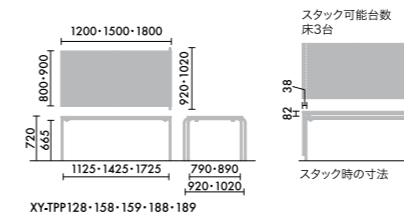

■天板…表面材:メラミン化粧板、エッジ:樹脂押出材 (ABS)、芯材:パーティクルボード ■脚…スチール丸パイプ (φ31.8)、粉体塗装 (SAA,E6A)、クロームメッキ (M) ■キャスター…樹脂成形品 (ナイロン)、片側2脚 ■アジャスター…樹脂成形品 (ナイロン)