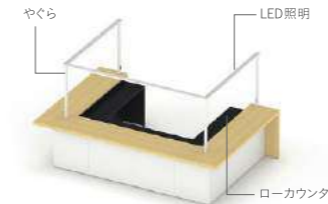

ラグ **XY-BRG5344** W5300xD4400(4枚組) ¥606,320

LED照明	ローカウンター
なし	なし
あり	なし
なし	あり
あり	あり

W4400xD2860	
K15A	¥1,973,000
K15B	¥2,219,400
K15C	¥2,307,000
K15D	¥2,553,400

ラグ **XY-BRG5944** W5900xD4400(4枚組) ¥674,960

W5000xD2860	
K16A	¥2,002,800
K16B	¥2,250,000
K16C	¥2,343,400
K16D	¥2,590,600

ラグ **XY-BRG6544** W6500xD4400(4枚組) ¥743,600

W5600xD2860	
K17A	¥2,069,200
K17B	¥2,342,000
K17C	¥2,416,000
K17D	¥2,688,800

ラグ **XY-BRG7144** W7100xD4400(4枚組) ¥812,240

W6200xD2860	
K18A	¥2,097,200
K18B	¥2,370,600
K18C	¥2,451,000
K18D	¥2,724,400

ラグ **XY-BRG7744** W7700xD4400(4枚組) ¥880,880

W3500xD3160	
K19A	¥1,756,100
K19B	¥1,961,300
K19C	¥2,042,200
K19D	¥2,247,200

ラグ **XY-BRG5047** W5000xD4700(4枚組) ¥611,000

W3800xD3160	
K20A	¥1,784,800
K20B	¥1,990,300
K20C	¥2,073,800
K20D	¥2,279,300

ラグ **XY-BRG5347** W5300xD4700(4枚組) ¥647,660

W4400xD3160	
K21A	¥2,001,000
K21B	¥2,248,000
K21C	¥2,342,000
K21D	¥2,589,000

ラグ **XY-BRG5947** W5900xD4700(4枚組) ¥720,980

LED照明	ローカウンター
なし	なし
あり	なし
なし	あり
あり	あり

W5000xD3160	
K22A	¥2,030,800
K22B	¥2,278,600
K22C	¥2,378,400
K22D	¥2,626,200

ラグ **XY-BRG6547** W6500xD4700(4枚組) ¥794,300

W5600xD3160	
K23A	¥2,097,200
K23B	¥2,370,600
K23C	¥2,451,000
K23D	¥2,724,400

ラグ **XY-BRG7147** W7100xD4700(4枚組) ¥867,620

W6200xD3160	
K24A	¥2,125,200
K24B	¥2,399,200
K24C	¥2,486,000
K24D	¥2,760,000

ラグ **XY-BRG7747** W7700xD4700(4枚組) ¥940,940

カウンター凡例

カウンター構成

アイコン説明

ローカウンター寸法

ラグ説明

各カウンターセットに最適なラグを表組最下段に表記しています。品番末尾の色品番(17,33,51,53/P44参照)を加えると品番が完成します。
※ラグの寸法および割付けはカウンターサイズによって異なります。