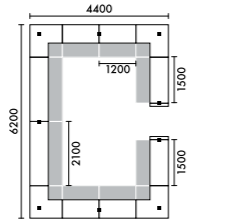

W4400xD6200	
C1A	¥3,801,000
C1B	¥4,268,400
C1C	¥4,469,800
C1D	¥4,937,200

ラグ **XY-BRG5977** W5900xD7700(4枚組) ¥1,181,180