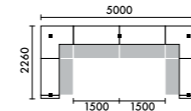

W5000xD2260	
K4A	¥1,906,600
K4B	¥2,127,000
K4C	¥2,234,400
K4D	¥2,454,800

ラグ **XY-BRG6537** W6500xD3700(2枚組) ¥625,300