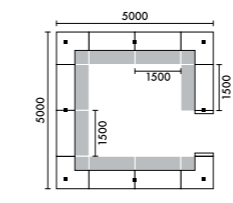

W5000xD5000	
C11A	¥3,469,000
C11B	¥3,856,400
C11C	¥4,076,100
C11D	¥4,463,500

ラグ **XY-BRG6565** W6500xD6500(4枚組) ¥1,098,500