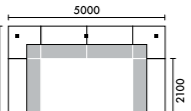

1st STEP

A

天板形状
サイズ
LED照明 有無
ローカウンター 有無

I型

LED照明	ローカウンター
なし	なし
あり	なし
なし	あり
あり	あり

W1620xD600	
S1A	¥381,600
S1B	¥436,000
S1C	¥443,300
S1D	¥497,700

ラグ **XY-BRG3122** W3100xD2200 ¥177,320

W1920xD600	
S2A	¥410,200
S2B	¥465,000
S2C	¥475,000
S2D	¥529,800

ラグ **XY-BRG3422** W3400xD2200 ¥194,480

W2220xD600	
S3A	¥425,100
S3B	¥480,300
S3C	¥493,400
S3D	¥548,600

ラグ **XY-BRG3722** W3700xD2200 ¥211,640

W2520xD600	
S4A	¥561,500
S4B	¥629,700
S4C	¥678,300
S4D	¥746,500

ラグ **XY-BRG4022** W4000xD2200 ¥228,800

W3120xD600	
S5A	¥662,200
S5B	¥771,000
S5C	¥785,600
S5D	¥894,400

ラグ **XY-BRG4722** W4700xD2200(2枚組) ¥268,840

W3720xD600	
S6A	¥719,400
S6B	¥829,000
S6C	¥849,000
S6D	¥958,600

ラグ **XY-BRG5322** W5300xD2200(2枚組) ¥303,160

W4320xD600	
S7A	¥749,200
S7B	¥859,600
S7C	¥885,800
S7D	¥996,200

ラグ **XY-BRG5922** W5900xD2200(2枚組) ¥337,480

コ型

LED照明	ローカウンター
なし	なし
あり	なし
なし	あり
あり	あり

W3500xD2260	
K1A	¥1,631,900
K1B	¥1,809,700
K1C	¥1,898,000
K1D	¥2,075,800

ラグ **XY-BRG5037** W5000xD3700(2枚組) ¥481,000

W3800xD2260	
K2A	¥1,660,600
K2B	¥1,838,700
K2C	¥1,929,800
K2D	¥2,107,900

ラグ **XY-BRG5337** W5300xD3700(2枚組) ¥509,860

W4400xD2260	
K3A	¥1,876,800
K3B	¥2,096,400
K3C	¥2,198,000
K3D	¥2,417,600

ラグ **XY-BRG5937** W5900xD3700(2枚組) ¥567,580

W5000xD2260	
K4A	¥1,906,600
K4B	¥2,127,000
K4C	¥2,234,400
K4D	¥2,454,800

ラグ **XY-BRG6537** W6500xD3700(2枚組) ¥625,300

W5600xD2260	
K5A	¥1,973,000
K5B	¥2,219,000
K5C	¥2,307,000
K5D	¥2,553,000

ラグ **XY-BRG7137** W7100xD3700(2枚組) ¥683,020

W6200xD2260	
K6A	¥2,001,000
K6B	¥2,247,600
K6C	¥2,342,000
K6D	¥2,588,600

ラグ **XY-BRG7737** W7700xD3700(2枚組) ¥740,740

W3500xD2560	
K7A	¥1,661,700
K7B	¥1,840,300
K7C	¥1,934,400
K7D	¥2,113,000

ラグ **XY-BRG5040** W5000xD4000(2枚組) ¥520,000

LED照明	ローカウンター
なし	なし
あり	なし
なし	あり
あり	あり

W3800xD2560	
K8A	¥1,690,400
K8B	¥1,869,300
K8C	¥1,966,200
K8D	¥2,145,100