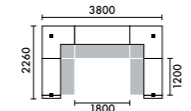

| W3500xD2260 | |
|-------------|------------|
| K1A | ¥1,631,900 |
| K1B | ¥1,809,700 |
| K1C | ¥1,898,000 |
| K1D | ¥2,075,800 |

ラグ **XY-BRG5037** W5000xD3700(2枚組) ¥481,000

| W3800xD2260 | |
|-------------|------------|
| K2A | ¥1,660,600 |
| K2B | ¥1,838,700 |
| K2C | ¥1,929,800 |
| K2D | ¥2,107,900 |