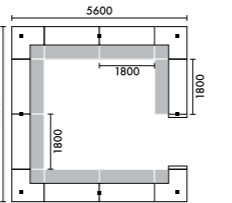

W5600xD5600	
C9A	¥3,701,400
C9B	¥4,178,800
C9C	¥4,330,200
C9D	¥4,807,600

ラグ **XY-BRG7171** W7100xD7100(4枚組) ¥1,310,660