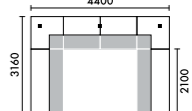

W4400xD3160	
K21A	¥2,001,000
K21B	¥2,248,000
K21C	¥2,342,000
K21D	¥2,589,000

ラグ **XY-BRG5947** W5900xD4700(4枚組) ¥720,980