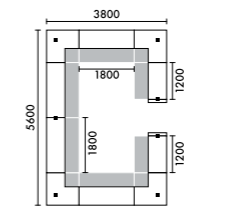

W3800xD5600	
C5A	¥3,310,800
C5B	¥3,693,800
C5C	¥3,862,000
C5D	¥4,245,000

ラグ **XY-BRG5371** W5300xD7100(4枚組) ¥978,380