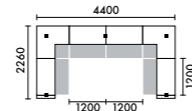

W4400xD2260	
K3A	¥1,876,800
K3B	¥2,096,400
K3C	¥2,198,000
K3D	¥2,417,600

ラグ **XY-BRG5937** W5900xD3700(2枚組) ¥567,580