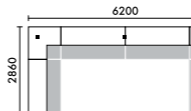

W6200xD2860	
K18A	¥2,097,200
K18B	¥2,370,600
K18C	¥2,451,000
K18D	¥2,724,400

ラグ **XY-BRG7744** W7700xD4400(4枚組) ¥880,880