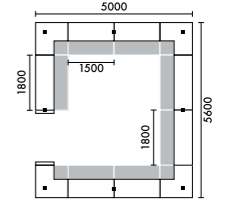

W5000xD5000	
C14A	¥3,568,600
C14B	¥3,994,600
C14C	¥4,185,000
C14D	¥4,611,000

ラグ **XY-BRG6571** W6500xD7100(4枚組) ¥1,199,900

LED照明	ローカウンター
なし	なし
あり	なし
なし	あり
あり	あり