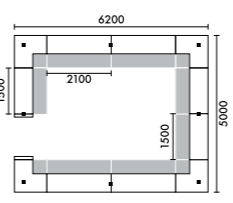

W6200xD5000	
C19A	¥3,657,800
C19B	¥4,097,800
C19C	¥4,291,300
C19D	¥4,731,300

ラグ **XY-BRG7765** W7700xD6500(4枚組) ¥1,301,300