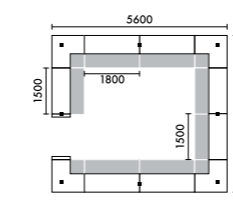

W5600xD5000	
C18A	¥3,601,800
C18B	¥4,040,600
C18C	¥4,221,300
C18D	¥4,660,100

ラグ **XY-BRG7165** W7100xD6500(4枚組) ¥1,199,900