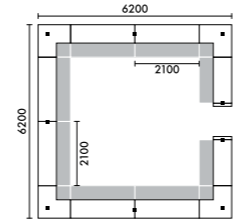

W6200xD6200	
C4A	¥4,049,400
C4B	¥4,570,800
C4C	¥4,757,800
C4D	¥5,279,200

ラグ **XY-BRG7777** W7700xD7700(4枚組) ¥1,541,540