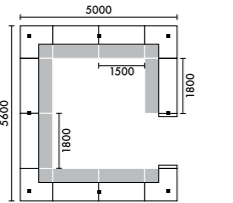

W5000xD5600	
C8A	¥3,568,600
C8B	¥3,994,600
C8C	¥4,185,000
C8D	¥4,611,000

ラグ **XY-BRG6571** W6500xD7100(4枚組) ¥1,199,900