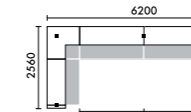

W6200xD2560	
K12A	¥2,030,800
K12B	¥2,278,200
K12C	¥2,378,400
K12D	¥2,625,800

ラグ **XY-BRG7740** W7700xD4000(2枚組) ¥800,800