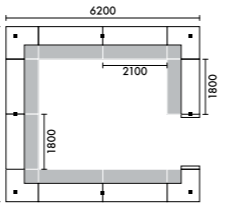

W6200xD5600	
C10A	¥3,757,400
C10B	¥4,236,000
C10C	¥4,400,200
C10D	¥4,878,800

ラグ **XY-BRG7771** W7700xD7100(4枚組) ¥1,421,420