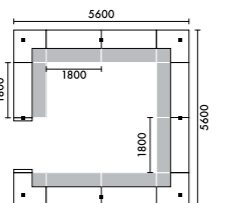

W5600xD5600	
C15A	¥3,701,400
C15B	¥4,178,800
C15C	¥4,330,200
C15D	¥4,807,600

ラグ **XY-BRG7171** W7100xD7100(4枚組) ¥1,310,660