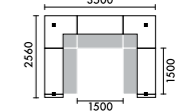

W3500xD2560	
K7A	¥1,661,700
K7B	¥1,840,300
K7C	¥1,934,400
K7D	¥2,113,000

ラグ **XY-BRG5040** W5000xD4000(2枚組) ¥520,000