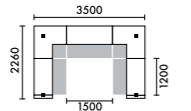

W3500xD2260	
K1A	¥1,631,900
K1B	¥1,809,700
K1C	¥1,898,000
K1D	¥2,075,800

ラグ **XY-BRG5037** W5000xD3700(2枚組) ¥481,000