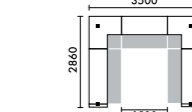

W3500xD2860	
K13A	¥1,728,100
K13B	¥1,932,700
K13C	¥2,007,000
K13D	¥2,211,600

ラグ **XY-BRG5044** W5000xD4400(4枚組) ¥572,000