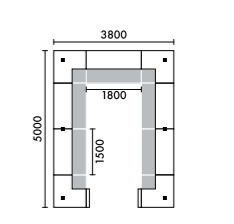

W3800xD5000	
C7A	¥2,925,800
C7B	¥3,215,500
C7C	¥3,412,600
C7D	¥3,702,300

ラグ **XY-BRG5365** W5300xD6500(4枚組) ¥895,700

LED照明	ローカウンター
なし	なし
あり	なし
なし	あり
あり	あり