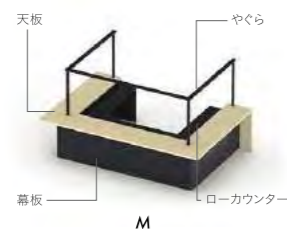

2nd STEP

B カラー

DAYS モダン