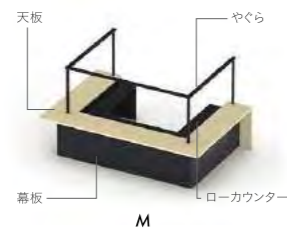

2nd STEP

B カラー

DAYS モダン