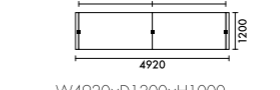

W4920xD1200xH1000
T10A ¥1,022,000
T10B ¥1,158,200

ラグ **XY-BRG6528** W6500xD2800(2枚組) ¥473,200