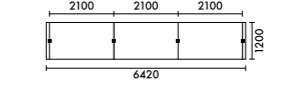

W6420xD1200xH1000
T11A ¥1,376,900
T11B ¥1,542,800

ラグ **XY-BRG8028** W8000xD2800(2枚組) ¥582,400

LED照明
なし
あり