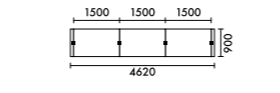

W4620xD900xH1000
<b>T23A</b> ¥1,213,200
<b>T23B</b> ¥1,377,100

ラグ **XY-BRG6225** W6200xD2500(2枚組) ¥403,000

W1620xD1200xH1000
<b>T25A</b> ¥514,400
<b>T25B</b> ¥568,800

ラグ **XY-BRG3128** W3100xD2800 ¥225,680