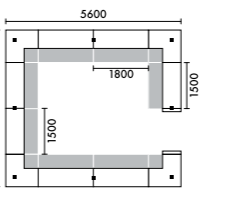

W5600xD5000	
C12A	¥3,601,800
C12B	¥4,040,600
C12C	¥4,221,300
C12D	¥4,660,100

ラグ **XY-BRG7165** W7100xD6500(4枚組) ¥1,199,900