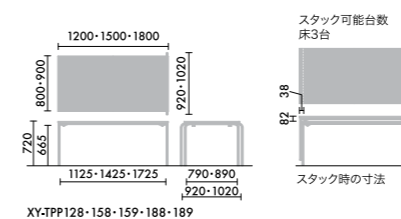

XY-TPP128・158・159・188・189

■天板…表面材：メラミン化粧板、エッジ：樹脂押出材（ABS）、芯材：パーティクルボード ■脚…スチール丸パイプ（φ31.8）、粉体塗装（SAA,E6A）、クロームメッキ（M） ■キャスター…樹脂成形品（ナイロン）、片側2脚 ■アジャスター…樹脂成形品（ナイロン）