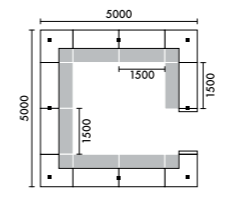

W5000xD5000	
C11A	¥3,469,000
C11B	¥3,856,400
C11C	¥4,076,100
C11D	¥4,463,500

ラグ **XY-BRG6565** W6500xD6500(4枚組) ¥1,098,500