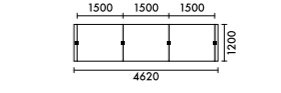

W4620xD1200xH1000
T29A ¥1,246,700
T29B ¥1,410,600

ラグ **XY-BRG6228** W6200xD2800(2枚組) ¥451,360

LED照明
なし
あり