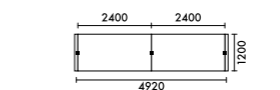

W4920xD1200xH720
T16A ¥963,700
T16B ¥1,099,900

ラグ **XY-BRG6528** W6500xD2800(2枚組) ¥473,200