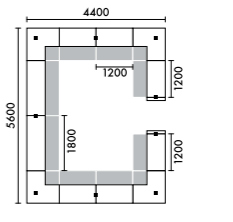

W4400xD5600	
C6A	¥3,743,200
C6B	¥4,209,200
C6C	¥4,398,400
C6D	¥4,864,400

ラグ **XY-BRG5971** W5900xD7100(4枚組) ¥1,089,140