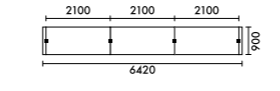

W6420xD900xH1000
T5A ¥1,343,800
T5B ¥1,509,700

ラグ **XY-BRG8025** W8000xD2500(2枚組) ¥520,000