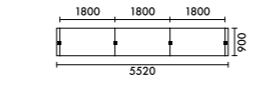

W5520xD900xH1000
<b>T24A</b> ¥1,298,100
<b>T24B</b> ¥1,463,200

ラグ **XY-BRG7125** W7100xD2500(2枚組) ¥461,500

W1920xD1200xH1000
<b>T26A</b> ¥542,700
<b>T26B</b> ¥597,500

ラグ **XY-BRG3428** W3400xD2800 ¥247,520