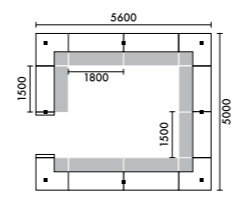

W5600xD5000	
C18A	¥3,601,800
C18B	¥4,040,600
C18C	¥4,221,300
C18D	¥4,660,100

ラグ **XY-BRG7165** W7100xD6500(4枚組) ¥1,199,900