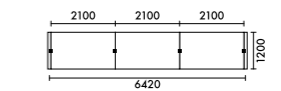

W6420xD1200xH720
T17A ¥1,297,300
T17B ¥1,463,200

ラグ **XY-BRG8028** W8000xD2800(3枚組) ¥582,400

LED照明
なし
あり