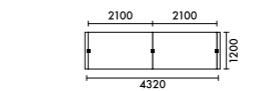

W4320xD1200xH720
T15A ¥910,100
T15B ¥1,020,500

ラグ **XY-BRG5928** W5900xD2800(2枚組) ¥429,520