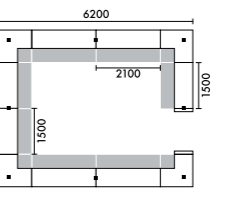

W6200xD5000	
C13A	¥3,657,800
C13B	¥4,097,800
C13C	¥4,291,300
C13D	¥4,731,300

ラグ **XY-BRG7765** W7700xD6500(4枚組) ¥1,301,300