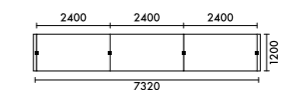

W7320xD1200xH720
T18A ¥1,376,700
T18B ¥1,581,400

ラグ **XY-BRG8728** W8700xD2800(3枚組) ¥633,360