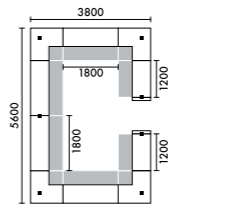

W3800xD5600	
C5A	¥3,310,800
C5B	¥3,693,800
C5C	¥3,862,000
C5D	¥4,245,000

ラグ **XY-BRG5371** W5300xD7100(4枚組) ¥978,380