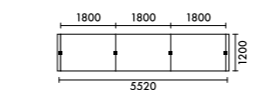

W5520xD1200xH720
T36A ¥1,258,200
T36B ¥1,423,300

ラグ **XY-BRG7128** W7100xD2800(2枚組) ¥516,880