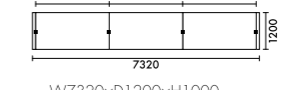

W7320xD1200xH1000
T12A ¥1,454,900
T12B ¥1,659,600

ラグ **XY-BRG8728** W8700xD2800(3枚組) ¥633,360