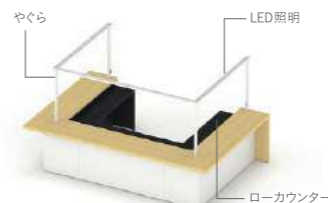

カウンター凡例

カウンター構成