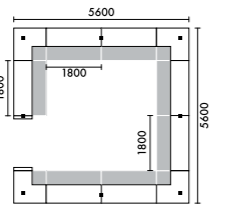

W5600xD5600	
C15A	¥3,701,400
C15B	¥4,178,800
C15C	¥4,330,200
C15D	¥4,807,600

ラグ **XY-BRG7171** W7100xD7100(4枚組) ¥1,310,660