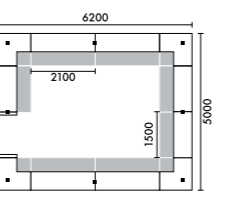

W6200xD5000	
C19A	¥3,657,800
C19B	¥4,097,800
C19C	¥4,291,300
C19D	¥4,731,300

ラグ **XY-BRG7765** W7700xD6500(4枚組) ¥1,301,300