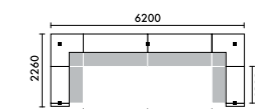

LED照明	ローカウンター
なし	なし
あり	なし
なし	あり
あり	あり

W1620xD600	
S1A	¥381,600
S1B	¥436,000
S1C	¥443,300
S1D	¥497,700

W1920xD600	
S2A	¥410,200
S2B	¥465,000
S2C	¥475,000
S2D	¥529,800

W2220xD600	
S3A	¥425,100
S3B	¥480,300
S3C	¥493,400
S3D	¥548,600

W2520xD600	
S4A	¥561,500
S4B	¥629,700
S4C	¥678,300
S4D	¥746,500

W3120xD600	
S5A	¥662,200
S5B	¥771,000
S5C	¥785,600
S5D	¥894,400

W3720xD600	
S6A	¥719,400
S6B	¥829,000
S6C	¥849,000
S6D	¥958,600

W4320xD600	
S7A	¥749,200
S7B	¥859,600
S7C	¥885,800
S7D	¥996,200

ラグ **XY-BRG3122** W3100xD2200 ¥177,320

ラグ **XY-BRG3422** W3400xD2200 ¥194,480

ラグ **XY-BRG3722** W3700xD2200 ¥211,640

ラグ **XY-BRG4022** W4000xD2200 ¥228,800

ラグ **XY-BRG4722** W4700xD2200(2枚組) ¥268,840

ラグ **XY-BRG5322** W5300xD2200(2枚組) ¥303,160

ラグ **XY-BRG5922** W5900xD2200(2枚組) ¥337,480

コ型