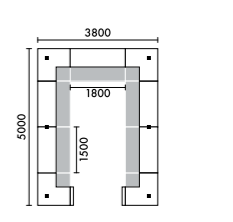

W3800xD5000	
C7A	¥2,925,800
C7B	¥3,215,500
C7C	¥3,412,600
C7D	¥3,702,300

ラグ **XY-BRG5365** W5300xD6500(4枚組) ¥895,700

LED照明	ローカウンター
なし	なし
あり	なし
なし	あり
あり	あり