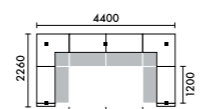

LED照明	ローカウンター
なし	なし
あり	なし
なし	あり
あり	あり

W1620xD600	
S1A	¥381,600
S1B	¥436,000
S1C	¥443,300
S1D	¥497,700

W1920xD600	
S2A	¥410,200
S2B	¥465,000
S2C	¥475,000
S2D	¥529,800

W2220xD600	
S3A	¥425,100
S3B	¥480,300
S3C	¥493,400
S3D	¥548,600

W2520xD600	
S4A	¥561,500
S4B	¥629,700
S4C	¥678,300
S4D	¥746,500

W3120xD600	
S5A	¥662,200
S5B	¥771,000
S5C	¥785,600
S5D	¥894,400

W3720xD600	
S6A	¥719,400
S6B	¥829,000
S6C	¥849,000
S6D	¥958,600

W4320xD600	
S7A	¥749,200
S7B	¥859,600
S7C	¥885,800
S7D	¥996,200

ラグ **XY-BRG3122** W3100xD2200 ¥177,320

ラグ **XY-BRG3422** W3400xD2200 ¥194,480

ラグ **XY-BRG3722** W3700xD2200 ¥211,640

ラグ **XY-BRG4022** W4000xD2200 ¥228,800

ラグ **XY-BRG4722** W4700xD2200(2枚組) ¥268,840

ラグ **XY-BRG5322** W5300xD2200(2枚組) ¥303,160

ラグ **XY-BRG5922** W5900xD2200(2枚組) ¥337,480

コ型