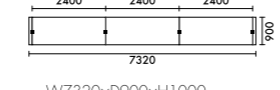

W7320xD900xH1000
T6A ¥1,421,800
T6B ¥1,626,500

ラグ **XY-BRG8725** W8700xD2500(3枚組) ¥565,500