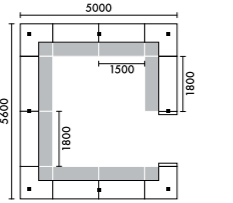

W5000xD5600	
C8A	¥3,568,600
C8B	¥3,994,600
C8C	¥4,185,000
C8D	¥4,611,000

ラグ **XY-BRG6571** W6500xD7100(4枚組) ¥1,199,900