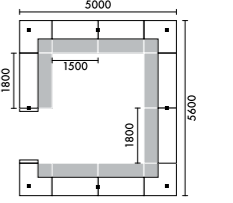

W5000xD5000	
C14A	¥3,568,600
C14B	¥3,994,600
C14C	¥4,185,000
C14D	¥4,611,000

ラグ **XY-BRG6571** W6500xD7100(4枚組) ¥1,199,900

LED照明	ローカウンター
なし	なし
あり	なし
なし	あり
あり	あり