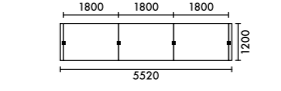

W5520xD1200xH1000
T30A ¥1,331,600
T30B ¥1,496,700

ラグ **XY-BRG7128** W7100xD2800(2枚組) ¥516,880

LED照明
なし
あり