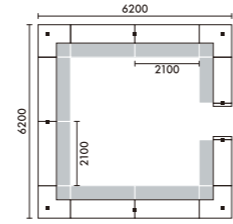

W6200xD6200	
C4A	¥4,049,400
C4B	¥4,570,800
C4C	¥4,757,800
C4D	¥5,279,200

ラグ **XY-BRG7777** W7700xD7700(4枚組) ¥1,541,540