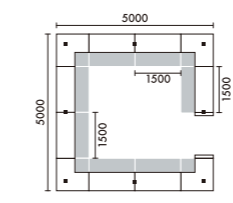

W5000xD5000	
C11A	¥3,469,000
C11B	¥3,856,400
C11C	¥4,076,100
C11D	¥4,463,500

ラグ **XY-BRG6565** W6500xD6500(4枚組) ¥1,098,500