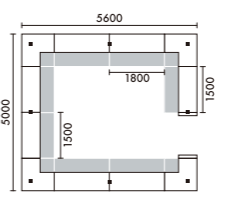

W5600xD5000	
C12A	¥3,601,800
C12B	¥4,040,600
C12C	¥4,221,300
C12D	¥4,660,100

ラグ **XY-BRG7165** W7100xD6500(4枚組) ¥1,199,900