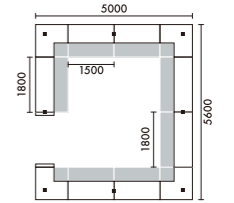

W5000xD5000	
C14A	¥3,568,600
C14B	¥3,994,600
C14C	¥4,185,000
C14D	¥4,611,000

ラグ **XY-BRG6571** W6500xD7100(4枚組) ¥1,199,900