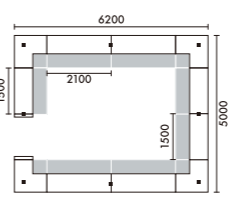

W6200xD5000	
C19A	¥3,657,800
C19B	¥4,097,800
C19C	¥4,291,300
C19D	¥4,731,300

ラグ **XY-BRG7765** W7700xD6500(4枚組) ¥1,301,300

LED照明	ローカウンター
なし	なし
あり	なし
なし	あり
あり	あり

LED照明	ローカウンター
なし	なし
あり	なし
なし	あり
あり	あり

LED照明	ローカウンター
なし	なし
あり	なし
なし	あり
あり	あり