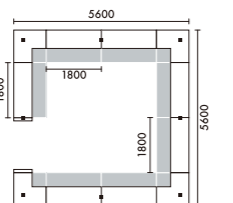

W5600xD5600	
C15A	¥3,701,400
C15B	¥4,178,800
C15C	¥4,330,200
C15D	¥4,807,600

ラグ **XY-BRG7171** W7100xD7100(4枚組) ¥1,310,660