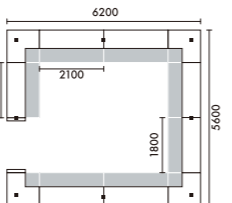

W6200xD5600	
C16A	¥3,757,400
C16B	¥4,236,000
C16C	¥4,400,200
C16D	¥4,878,800

ラグ **XY-BRG7771** W7700xD7100(4枚組) ¥1,421,420