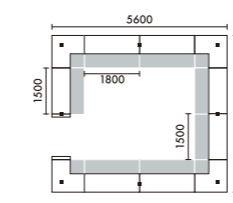

W5600xD5000	
C18A	¥3,601,800
C18B	¥4,040,600
C18C	¥4,221,300
C18D	¥4,660,100

ラグ **XY-BRG7165** W7100xD6500(4枚組) ¥1,199,900