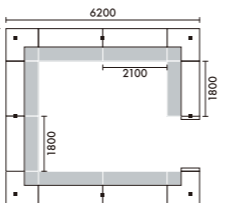

W6200xD5600	
C10A	¥3,757,400
C10B	¥4,236,000
C10C	¥4,400,200
C10D	¥4,878,800

ラグ **XY-BRG7771** W7700xD7100(4枚組) ¥1,421,420