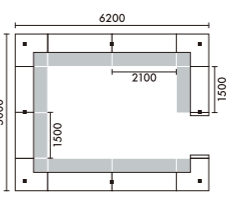

W6200xD5000	
C13A	¥3,657,800
C13B	¥4,097,800
C13C	¥4,291,300
C13D	¥4,731,300

ラグ **XY-BRG7765** W7700xD6500(4枚組) ¥1,301,300