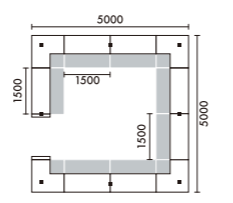

W5000xD5000	
C17A	¥3,469,000
C17B	¥3,856,400
C17C	¥4,076,100
C17D	¥4,463,500

ラグ **XY-BRG6565** W6500xD6500(4枚組) ¥1,098,500