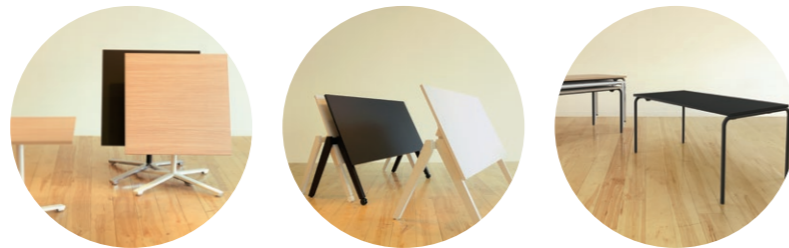

TO BE CONTINUED...

DAYS OFFICE
**PRODUCT
LINEUP**

DAYS CHAIR

offset frame designed by *rumo*®
wood side / wood tilt bench
hang like

DAYS TABLE

flip top
wood tilt
pile pipe

DAYS BOUNDARY

big counter / big table
wall shelf
wired sofa
ladder screen