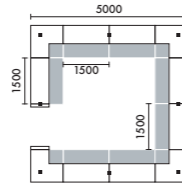

W5000

LED照明	ローカウンター
なし	なし
あり	なし
なし	あり
あり	あり

⑤ W5000xD5000	
C11A	¥3,690,800
C11B	¥4,107,300
C11C	¥4,347,300
C11D	¥4,763,800

ラグ XY-8RG6565 □ W6500×D6500(4枚組) ¥1,098,500

⑥ W5000xD5000	
C17A	¥3,690,800
C17B	¥4,107,300
C17C	¥4,347,300
C17D	¥4,763,800

ラグ XY-8RG6565 □ W6500×D6500(4枚組) ¥1,098,500

⑦ W5000xD5600	
C8A	¥3,796,100
C8B	¥4,212,300
C8C	¥4,462,500
C8D	¥4,878,700

ラグ XY-8RG6571 □ W6500×D7100(4枚組) ¥1,199,900