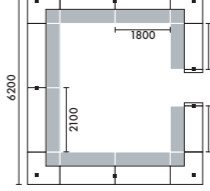

W3800

LED照明	ローカウンター
なし	なし
あり	なし
なし	あり
あり	あり

⑬ W5600xD5600	
C15A	¥3,937,800
C15B	¥4,353,300
C15C	¥4,617,400
C15D	¥5,032,900

ラグ XY-8RG7171 □ W7100×D7100(4枚組) ¥1,310,660

⑭ W5600xD6200	
C3A	¥4,250,900
C3B	¥4,755,100
C3C	¥5,001,700
C3D	¥5,505,900

ラグ XY-8RG7177 □ W7100×D7700(4枚組) ¥1,421,420