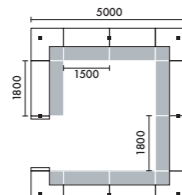

LED照明	ローカウンター
なし	なし
あり	なし
なし	あり
あり	あり

⑧ W5000xD5600	
C14A	¥3,796,100
C14B	¥4,212,300
C14C	¥4,462,500
C14D	¥4,878,700

ラグ XY-8RG6571 □ W6500×D7100(4枚組) ¥1,199,900

⑨ W5000xD6200	
C2A	¥4,109,300
C2B	¥4,615,100
C2C	¥4,846,900
C2D	¥5,352,700

ラグ XY-8RG6577 □ W6500×D7700(4枚組) ¥1,301,300