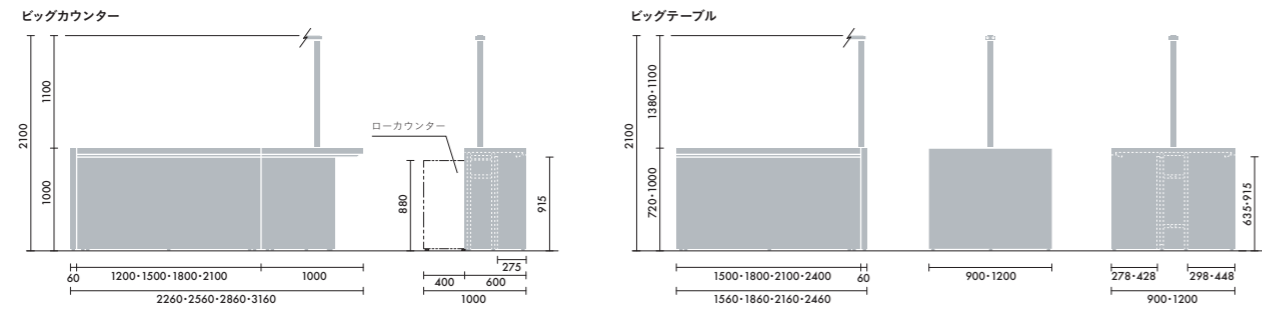

ビッグカウンター ■天板…表面材：抗菌・抗ウイルスメラミン化粧板、エッジ：突板ポリウレタン塗装着色仕上げ、芯材：LVL、合板 ■幕板…表面材：ポリ合板・プリントMDF、エッジ：ABS、芯材：LVL ■背パネル…表面材：プリント合板、エッジ：ABS、芯材：LVL ■エンドパネル…表面材：ポリ合板、エッジ：突板ポリウレタン塗装着色仕上げ（両側面）・メラミン化粧板（上下面） ■配線ビーム…スチール、粉体塗装（ホワイト、ブラック）

ビッグテーブル ■天板…表面材：抗菌・抗ウイルスメラミン化粧板、エッジ：突板ポリウレタン塗装着色仕上げ、芯材：LVL ■幕板…表面材：ポリ合板・プリントMDF、エッジ：ABS、芯材：LVL ■背パネル…表面材：プリント合板、エッジ：ABS、芯材：LVL ■エンドパネル…表面材：ポリ合板、エッジ：突板ポリウレタン塗装着色仕上げ（両側面）・メラミン化粧板（上下面） ■配線ビーム…スチール、粉体塗装（ホワイト、ブラック）