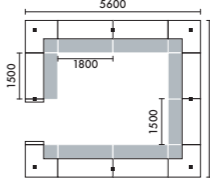

W5600

LED照明	ローカウンター
なし	なし
あり	なし
なし	あり
あり	あり

⑩ W5600xD5000	
C12A	¥3,832,500
C12B	¥4,248,300
C12C	¥4,502,200
C12D	¥4,918,000

ラグ XY-8RG7165 □ W7100×D6500(4枚組) ¥1,199,900

⑪ W5600xD5000	
C18A	¥3,832,500
C18B	¥4,248,300
C18C	¥4,502,200
C18D	¥4,918,000

ラグ XY-8RG7165 □ W7100×D6500(4枚組) ¥1,199,900

⑫ W5600xD5600	
C9A	¥3,937,800
C9B	¥4,353,300
C9C	¥4,617,400
C9D	¥5,032,900

ラグ XY-8RG7171 □ W7100×D7100(4枚組) ¥1,310,660