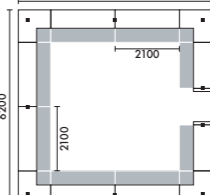

LED照明	ローカウンター
なし	なし
あり	なし
なし	あり
あり	あり

⑱ W6200xD5600	
C16A	¥4,000,800
C16B	¥4,476,300
C16C	¥4,696,000
C16D	¥5,171,500

ラグ XY-8RG7771 □ W7700×D7100(4枚組) ¥1,421,420

⑳ W6200xD6200	
C4A	¥4,313,700
C4B	¥4,879,100
C4C	¥5,080,100
C4D	¥5,645,500

ラグ XY-8RG7777 □ W7700×D7700(4枚組) ¥1,541,540