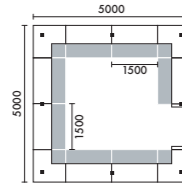

W5000

LED照明	ローカウンター
なし	なし
あり	なし
なし	あり
あり	あり

⑤ W5000xD5000	
C11A	¥3,690,800
C11B	¥4,107,300
C11C	¥4,347,300
C11D	¥4,763,800

ラグ XY-8RG6565 □ W6500×D6500(4枚組) ¥1,098,500

⑥ W5000xD5000	
C17A	¥3,690,800
C17B	¥4,107,300
C17C	¥4,347,300
C17D	¥4,763,800

ラグ XY-8RG6565 □ W6500×D6500(4枚組) ¥1,098,500

⑦ W5000xD5600	
C8A	¥3,796,100
C8B	¥4,212,300
C8C	¥4,462,500
C8D	¥4,878,700

ラグ XY-8RG6571 □ W6500×D7100(4枚組) ¥1,199,900