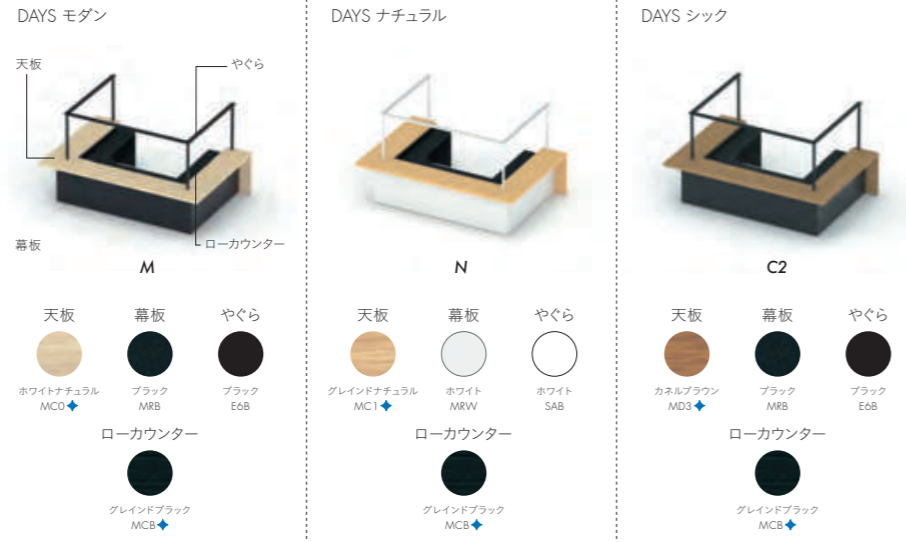

◆抗菌・抗ウイルス天板 抗菌・抗ウイルス性能は、天板表面材のみです。抗菌・抗ウイルス天板についての詳細は、P.26をごらんください。