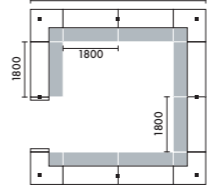

W3800

LED照明	ローカウンター
なし	なし
あり	なし
なし	あり
あり	あり

⑬ W5600xD5600	
C15A	¥3,937,800
C15B	¥4,353,300
C15C	¥4,617,400
C15D	¥5,032,900

ラグ XY-8RG7171 □ W7100×D7100(4枚組) ¥1,310,660

⑭ W5600xD6200	
C3A	¥4,250,900
C3B	¥4,755,100
C3C	¥5,001,700
C3D	¥5,505,900

ラグ XY-8RG7177 □ W7100×D7700(4枚組) ¥1,421,420