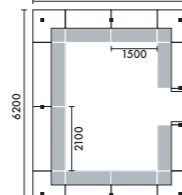

LED照明	ローカウンター
なし	なし
あり	なし
なし	あり
あり	あり

⑧ W5000xD5600	
C14A	¥3,796,100
C14B	¥4,212,300
C14C	¥4,462,500
C14D	¥4,878,700

ラグ XY-8RG6571 □ W6500×D7100(4枚組) ¥1,199,900

⑨ W5000xD6200	
C2A	¥4,109,300
C2B	¥4,615,100
C2C	¥4,846,900
C2D	¥5,352,700

ラグ XY-8RG6577 □ W6500×D7700(4枚組) ¥1,301,300