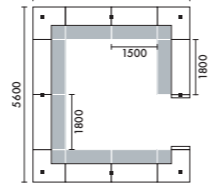

W5000

LED照明	ローカウンター
なし	なし
あり	なし
なし	あり
あり	あり

⑤ W5000xD5000	
C11A	¥3,690,800
C11B	¥4,107,300
C11C	¥4,347,300
C11D	¥4,763,800

ラグ XY-8RG6565 □ W6500×D6500(4枚組) ¥1,098,500

⑥ W5000xD5000	
C17A	¥3,690,800
C17B	¥4,107,300
C17C	¥4,347,300
C17D	¥4,763,800

ラグ XY-8RG6565 □ W6500×D6500(4枚組) ¥1,098,500

⑦ W5000xD5600	
C8A	¥3,796,100
C8B	¥4,212,300
C8C	¥4,462,500
C8D	¥4,878,700

ラグ XY-8RG6571 □ W6500×D7100(4枚組) ¥1,199,900