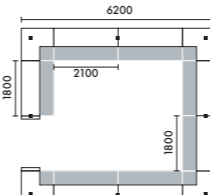

LED照明	ローカウンター
なし	なし
あり	なし
なし	あり
あり	あり

⑱ W6200xD5600	
C16A	¥4,000,800
C16B	¥4,476,300
C16C	¥4,696,000
C16D	¥5,171,500

ラグ XY-8RG7771 □ W7700×D7100(4枚組) ¥1,421,420

⑳ W6200xD6200	
C4A	¥4,313,700
C4B	¥4,879,100
C4C	¥5,080,100
C4D	¥5,645,500

ラグ XY-8RG7777 □ W7700×D7700(4枚組) ¥1,541,540