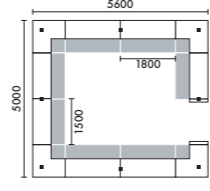

W5600

LED照明	ローカウンター
なし	なし
あり	なし
なし	あり
あり	あり

⑩ W5600xD5000	
C12A	¥3,832,500
C12B	¥4,248,300
C12C	¥4,502,200
C12D	¥4,918,000

ラグ XY-8RG7165 □ W7100×D6500(4枚組) ¥1,199,900

⑪ W5600xD5000	
C18A	¥3,832,500
C18B	¥4,248,300
C18C	¥4,502,200
C18D	¥4,918,000

ラグ XY-8RG7165 □ W7100×D6500(4枚組) ¥1,199,900

⑫ W5600xD5600	
C9A	¥3,937,800
C9B	¥4,353,300
C9C	¥4,617,400
C9D	¥5,032,900

ラグ XY-8RG7171 □ W7100×D7100(4枚組) ¥1,310,660