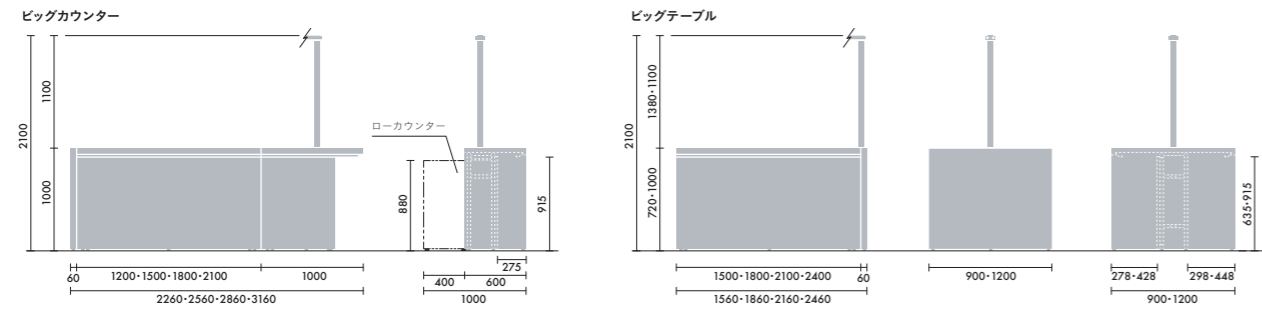

ビッグカウンター ■天板…表面材：抗菌・抗ウイルスメラミン化粧板、エッジ：突板ポリウレタン塗装着色仕上げ、芯材：LVL、合板 ■幕板…表面材：ポリ合板・プリントMDF、エッジ：ABS、芯材：LVL ■背パネル…表面材：プリント合板、エッジ：ABS、芯材：LVL ■エンドパネル…表面材：ポリ合板、エッジ：突板ポリウレタン塗装着色仕上げ（両側面）・メラミン化粧板（上下面） ■配線ビーム…スチール、粉体塗装（ホワイト、ブラック）

ビッグテーブル ■天板…表面材：抗菌・抗ウイルスメラミン化粧板、エッジ：突板ポリウレタン塗装着色仕上げ、芯材：LVL ■幕板…表面材：ポリ合板・プリントMDF、エッジ：ABS、芯材：LVL ■背パネル…表面材：プリント合板、エッジ：ABS、芯材：LVL ■エンドパネル…表面材：ポリ合板、エッジ：突板ポリウレタン塗装着色仕上げ（両側面）・メラミン化粧板（上下面） ■配線ビーム…スチール、粉体塗装（ホワイト、ブラック）