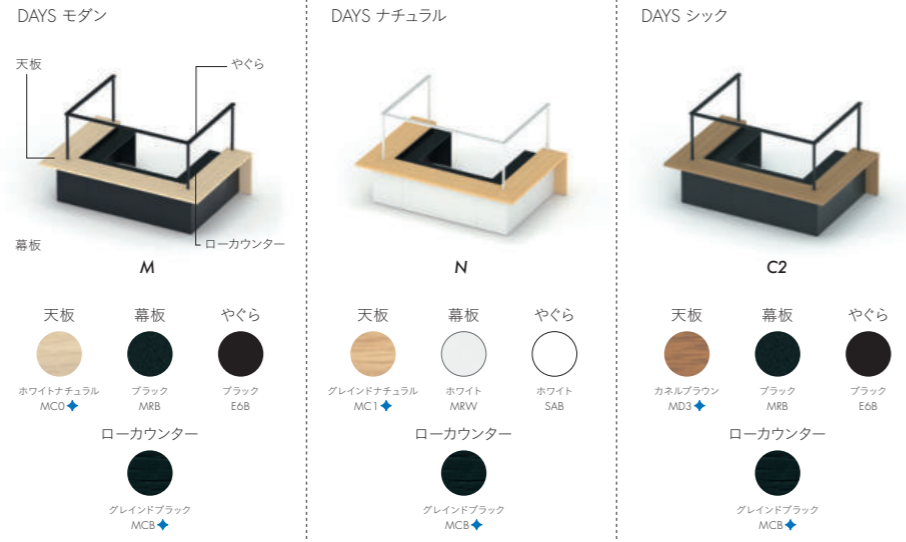

◆抗菌・抗ウイルス天板 抗菌・抗ウイルス性能は、天板表面材のみです。抗菌・抗ウイルス天板についての詳細は、表紙裏をごらんください。