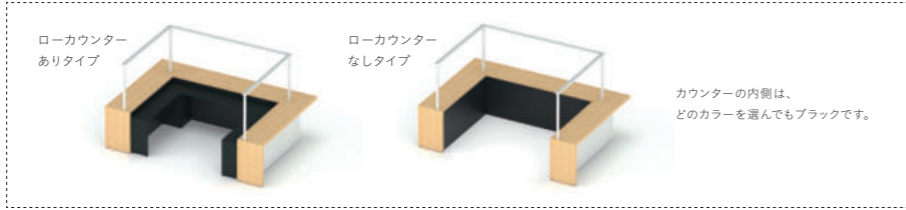

ビッグカウンター ■天板…表面材：抗菌・抗ウイルスメラミン化粧板、エッジ：突板ポリウレタン塗装着色仕上げ、芯材：LVL、合板 ■幕板…表面材：ポリ合板・プリントMDF、エッジ：ABS、芯材：LVL ■背パネル…表面材：プリント合板、エッジ：ABS、芯材：LVL ■エンドパネル…表面材：ポリ合板、エッジ：突板ポリウレタン塗装着色仕上げ（両側面）・メラミン化粧板（上下面） ■配線ビーム…スチール、粉体塗装（ホワイト、ブラック）

ビッグテーブル ■天板…表面材：抗菌・抗ウイルスメラミン化粧板、エッジ：突板ポリウレタン塗装着色仕上げ、芯材：LVL ■幕板…表面材：ポリ合板・プリントMDF、エッジ：ABS、芯材：LVL ■背パネル…表面材：プリント合板、エッジ：ABS、芯材：LVL ■エンドパネル…表面材：ポリ合板、エッジ：突板ポリウレタン塗装着色仕上げ（両側面）・メラミン化粧板（上下面） ■配線ビーム…スチール、粉体塗装（ホワイト、ブラック）