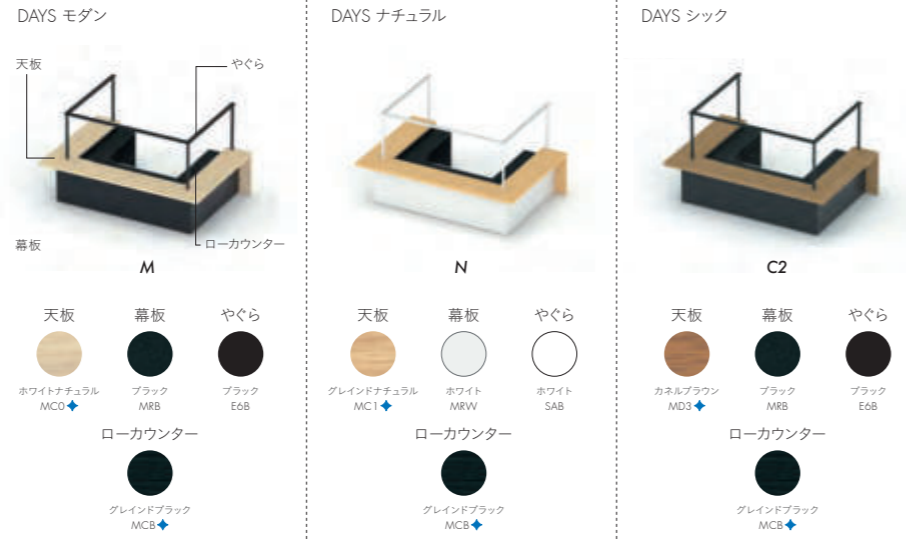

◆抗菌・抗ウイルス天板 抗菌・抗ウイルス性能は、天板表面材のみです。抗菌・抗ウイルス天板についての詳細は、P.26をごらんください。

SIAA ISO 22196 抗菌加工
有機合成抗菌剤・練り込み天板表面
JPO122675X0008M

SIAA ISO 21702 抗ウイルス加工
有機合成抗ウイルス加工剤・練り込み天板表面
JPO612675X0003L
製品上の特定ウイルスの数を減少させます。

※ SIAA登録商品はビッグカウンター、ビッグテーブルです。