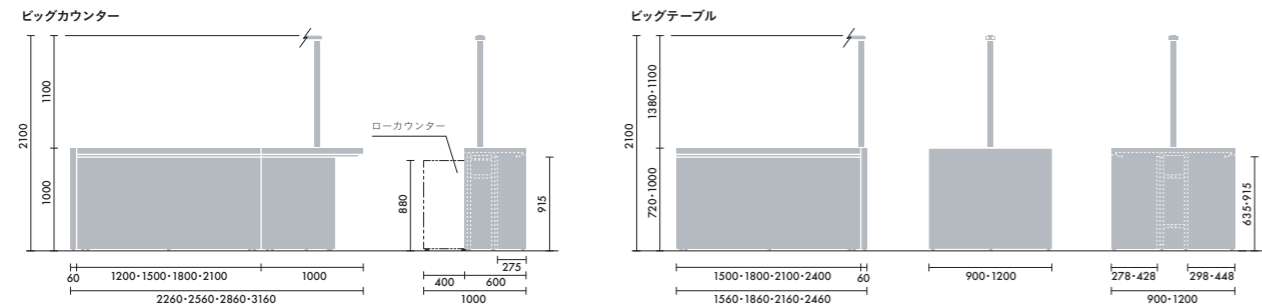

ビッグカウンター ■天板…表面材：抗菌・抗ウイルスメラミン化粧板、エッジ：突板ポリウレタン塗装着色仕上げ、芯材：LVL、合板 ■幕板…表面材：ポリ合板・プリントMDF、エッジ：ABS、芯材：LVL ■背パネル…表面材：プリント合板、エッジ：ABS、芯材：LVL ■エンドパネル…表面材：ポリ合板、エッジ：突板ポリウレタン塗装着色仕上げ（両側面）・メラミン化粧板（上下面） ■配線ビーム…スチール、粉体塗装（ホワイト、ブラック）

ビッグテーブル ■天板…表面材：抗菌・抗ウイルスメラミン化粧板、エッジ：突板ポリウレタン塗装着色仕上げ、芯材：LVL ■幕板…表面材：ポリ合板・プリントMDF、エッジ：ABS、芯材：LVL ■背パネル…表面材：プリント合板、エッジ：ABS、芯材：LVL ■エンドパネル…表面材：ポリ合板、エッジ：突板ポリウレタン塗装着色仕上げ（両側面）・メラミン化粧板（上下面） ■配線ビーム…スチール、粉体塗装（ホワイト、ブラック）