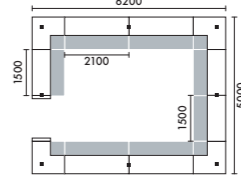

W6200

LED照明	ローカウンター
なし	なし
あり	なし
なし	あり
あり	あり

⑮ W6200xD5000
C13A ¥4,364,000
C13B ¥4,898,000
C13C ¥5,131,700
C13D ¥5,665,700

ラグ XY-8RG7765 □ W7700×D6500(4枚組) ¥1,458,000

⑯ W6200xD5000
C19A ¥4,364,000
C19B ¥4,898,000
C19C ¥5,131,700
C19D ¥5,665,700

ラグ XY-8RG7765 □ W7700×D6500(4枚組) ¥1,458,000

⑰ W6200xD5600
C10A ¥4,483,500
C10B ¥5,018,000
C10C ¥5,262,300
C10D ¥5,796,800

ラグ XY-8RG7771 □ W7700×D7100(4枚組) ¥1,592,000