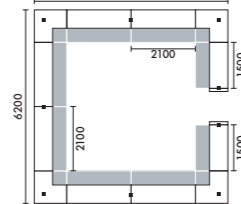

LED照明	ローカウンター
なし	なし
あり	なし
なし	あり
あり	あり

⑱ W6200xD5600
C16A ¥4,483,500
C16B ¥5,018,000
C16C ¥5,262,300
C16D ¥5,796,800

ラグ XY-8RG7771 □ W7700×D7100(4枚組) ¥1,592,000

⑲ W6200xD6200
C4A ¥4,833,300
C4B ¥5,469,900
C4C ¥5,691,900
C4D ¥6,328,500

ラグ XY-8RG7777 □ W7700×D7700(4枚組) ¥1,727,000