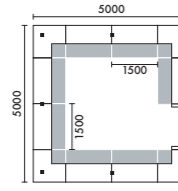

STEP 1 天板形状・サイズ・LED照明あり/なし・ローカウンターあり/なし

●ラグの品番末尾の口には、P.61の色記号(17-33-51-53)が入ります。

口型

	W3800	W4400	W5000	W5600	W6200
D5000	①	・	⑤/⑥	・⑩/⑪	・⑮/⑯
D5600	②	・	⑦/⑧	・⑫/⑬	・⑰/⑱
D6200		④	・⑨	・⑭	・⑲

W3800

W4400

LED照明	ローカウンター
なし	なし
あり	なし
なし	あり
あり	あり

① W3800xD5000
C7A ¥3,496,000
C7B ¥3,846,000
C7C ¥4,085,600
C7D ¥4,435,600

ラグ XY-8RG5365 □ W5300×D6500(4枚組) ¥1,003,000

② W3800xD5600
C5A ¥3,961,700
C5B ¥4,393,700
C5C ¥4,629,100
C5D ¥5,061,100

ラグ XY-8RG5371 □ W5300×D7100(4枚組) ¥1,096,000

③ W4400xD5600
C6A ¥4,454,300
C6B ¥4,981,900
C6C ¥5,247,700
C6D ¥5,775,300

ラグ XY-8RG5971 □ W5900×D7100(4枚組) ¥1,220,000

④ W4400xD6200
C1A ¥4,529,700
C1B ¥5,093,900
C1C ¥5,339,900
C1D ¥5,904,100

ラグ XY-8RG5977 □ W5900×D7700(4枚組) ¥1,323,000

W5000

LED照明	ローカウンター
なし	なし
あり	なし
なし	あり
あり	あり

⑤ W5000xD5000
C11A ¥4,132,500
C11B ¥4,599,000
C11C ¥4,867,800
C11D ¥5,334,300

ラグ XY-8RG6565 □ W6500×D6500(4枚組) ¥1,230,000

⑥ W5000xD5000
C17A ¥4,132,500
C17B ¥4,599,000
C17C ¥4,867,800
C17D ¥5,334,300

ラグ XY-8RG6565 □ W6500×D6500(4枚組) ¥1,230,000

⑦ W5000xD5600
C8A ¥4,252,000
C8B ¥4,719,000
C8C ¥4,998,400
C8D ¥5,465,400

ラグ XY-8RG6571 □ W6500×D7100(4枚組) ¥1,344,000

LED照明	ローカウンター
なし	なし
あり	なし
なし	あり
あり	あり

⑧ W5000xD5600
C14A ¥4,252,000
C14B ¥4,719,000
C14C ¥4,998,400
C14D ¥5,465,400

ラグ XY-8RG6571 □ W6500×D7100(4枚組) ¥1,344,000

⑨ W5000xD6200
C2A ¥4,602,100
C2B ¥5,169,900
C2C ¥5,428,300
C2D ¥5,996,100

ラグ XY-8RG6577 □ W6500×D7700(4枚組) ¥1,458,000

W5600

LED照明	ローカウンター
なし	なし
あり	なし
なし	あり
あり	あり

⑩ W5600xD5000
C12A ¥4,293,000
C12B ¥4,760,000
C12C ¥5,043,100
C12D ¥5,510,100

ラグ XY-8RG7165 □ W7100×D6500(4枚組) ¥1,344,000

⑪ W5600xD5000
C18A ¥4,293,000
C18B ¥4,760,000
C18C ¥5,043,100
C18D ¥5,510,100

ラグ XY-8RG7165 □ W7100×D6500(4枚組) ¥1,344,000