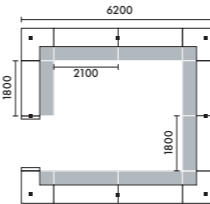

LED照明	ローカウンター
なし	なし
あり	なし
なし	あり
あり	あり

⑱ W6200xD5600
C16A ¥4,483,500
C16B ¥5,018,000
C16C ¥5,262,300
C16D ¥5,796,800

ラグ XY-8RG7771 □ W7700×D7100(4枚組) ¥1,592,000

⑲ W6200xD6200
C4A ¥4,833,300
C4B ¥5,469,900
C4C ¥5,691,900
C4D ¥6,328,500

ラグ XY-8RG7777 □ W7700×D7700(4枚組) ¥1,727,000