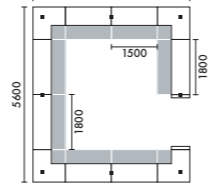

STEP 1 天板形状・サイズ・LED照明あり/なし・ローカウンターあり/なし

●ラグの品番末尾の口には、P.61の色記号(17-33-51-53)が入ります。

口型

	W3800	W4400	W5000	W5600	W6200
D5000	①	・	⑤/⑥	・⑩/⑪	・⑮/⑯
D5600	②	・	⑦/⑧	・⑫/⑬	・⑰/⑱
D6200		④	・⑨	・⑭	・⑲

W3800

W4400

LED照明	ローカウンター
なし	なし
あり	なし
なし	あり
あり	あり

① W3800xD5000
C7A ¥3,496,000
C7B ¥3,846,000
C7C ¥4,085,600
C7D ¥4,435,600

ラグ XY-8RG5365 □ W5300×D6500(4枚組) ¥1,003,000

② W3800xD5600
C5A ¥3,961,700
C5B ¥4,393,700
C5C ¥4,629,100
C5D ¥5,061,100

ラグ XY-8RG5371 □ W5300×D7100(4枚組) ¥1,096,000

③ W4400xD5600
C6A ¥4,454,300
C6B ¥4,981,900
C6C ¥5,247,700
C6D ¥5,775,300

ラグ XY-8RG5971 □ W5900×D7100(4枚組) ¥1,220,000

④ W4400xD6200
C1A ¥4,529,700
C1B ¥5,093,900
C1C ¥5,339,900
C1D ¥5,904,100

ラグ XY-8RG5977 □ W5900×D7700(4枚組) ¥1,323,000

W5000

LED照明	ローカウンター
なし	なし
あり	なし
なし	あり
あり	あり

⑤ W5000xD5000
C11A ¥4,132,500
C11B ¥4,599,000
C11C ¥4,867,800
C11D ¥5,334,300

ラグ XY-8RG6565 □ W6500×D6500(4枚組) ¥1,230,000

⑥ W5000xD5000
C17A ¥4,132,500
C17B ¥4,599,000
C17C ¥4,867,800
C17D ¥5,334,300

ラグ XY-8RG6565 □ W6500×D6500(4枚組) ¥1,230,000

⑦ W5000xD5600
C8A ¥4,252,000
C8B ¥4,719,000
C8C ¥4,998,400
C8D ¥5,465,400

ラグ XY-8RG6571 □ W6500×D7100(4枚組) ¥1,344,000

LED照明	ローカウンター
なし	なし
あり	なし
なし	あり
あり	あり

⑧ W5000xD5600
C14A ¥4,252,000
C14B ¥4,719,000
C14C ¥4,998,400
C14D ¥5,465,400

ラグ XY-8RG6571 □ W6500×D7100(4枚組) ¥1,344,000

⑨ W5000xD6200
C2A ¥4,602,100
C2B ¥5,169,900
C2C ¥5,428,300
C2D ¥5,996,100

ラグ XY-8RG6577 □ W6500×D7700(4枚組) ¥1,458,000

W5600

LED照明	ローカウンター
なし	なし
あり	なし
なし	あり
あり	あり

⑩ W5600xD5000
C12A ¥4,293,000
C12B ¥4,760,000
C12C ¥5,043,100
C12D ¥5,510,100

ラグ XY-8RG7165 □ W7100×D6500(4枚組) ¥1,344,000

⑪ W5600xD5000
C18A ¥4,293,000
C18B ¥4,760,000
C18C ¥5,043,100
C18D ¥5,510,100

ラグ XY-8RG7165 □ W7100×D6500(4枚組) ¥1,344,000