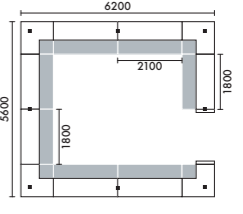

W6200

LED照明	ローカウンター
なし	なし
あり	なし
なし	あり
あり	あり

⑮ W6200xD5000
C13A ¥4,364,000
C13B ¥4,898,000
C13C ¥5,131,700
C13D ¥5,665,700

ラグ XY-8RG7765 □ W7700×D6500(4枚組) ¥1,458,000

⑯ W6200xD5000
C19A ¥4,364,000
C19B ¥4,898,000
C19C ¥5,131,700
C19D ¥5,665,700

ラグ XY-8RG7765 □ W7700×D6500(4枚組) ¥1,458,000

⑰ W6200xD5600
C10A ¥4,483,500
C10B ¥5,018,000
C10C ¥5,262,300
C10D ¥5,796,800

ラグ XY-8RG7771 □ W7700×D7100(4枚組) ¥1,592,000