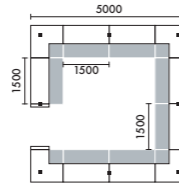

STEP 1 天板形状・サイズ・LED照明あり/なし・ローカウンターあり/なし

●ラグの品番末尾の口には、P.61の色記号(17-33-51-53)が入ります。

口型

	W3800	W4400	W5000	W5600	W6200
D5000	①	・	⑤/⑥	・⑩/⑪	・⑮/⑯
D5600	②	・	⑦/⑧	・⑫/⑬	・⑰/⑱
D6200		④	・⑨	・⑭	・⑲

W3800

W4400

LED照明	ローカウンター
なし	なし
あり	なし
なし	あり
あり	あり

① W3800xD5000
C7A ¥3,496,000
C7B ¥3,846,000
C7C ¥4,085,600
C7D ¥4,435,600

ラグ XY-8RG5365 □ W5300×D6500(4枚組) ¥1,003,000

② W3800xD5600
C5A ¥3,961,700
C5B ¥4,393,700
C5C ¥4,629,100
C5D ¥5,061,100

ラグ XY-8RG5371 □ W5300×D7100(4枚組) ¥1,096,000

③ W4400xD5600
C6A ¥4,454,300
C6B ¥4,981,900
C6C ¥5,247,700
C6D ¥5,775,300

ラグ XY-8RG5971 □ W5900×D7100(4枚組) ¥1,220,000

④ W4400xD6200
C1A ¥4,529,700
C1B ¥5,093,900
C1C ¥5,339,900
C1D ¥5,904,100

ラグ XY-8RG5977 □ W5900×D7700(4枚組) ¥1,323,000

W5000

LED照明	ローカウンター
なし	なし
あり	なし
なし	あり
あり	あり

⑤ W5000xD5000
C11A ¥4,132,500
C11B ¥4,599,000
C11C ¥4,867,800
C11D ¥5,334,300

ラグ XY-8RG6565 □ W6500×D6500(4枚組) ¥1,230,000

⑥ W5000xD5000
C17A ¥4,132,500
C17B ¥4,599,000
C17C ¥4,867,800
C17D ¥5,334,300

ラグ XY-8RG6565 □ W6500×D6500(4枚組) ¥1,230,000

⑦ W5000xD5600
C8A ¥4,252,000
C8B ¥4,719,000
C8C ¥4,998,400
C8D ¥5,465,400

ラグ XY-8RG6571 □ W6500×D7100(4枚組) ¥1,344,000

LED照明	ローカウンター
なし	なし
あり	なし
なし	あり
あり	あり

⑧ W5000xD5600
C14A ¥4,252,000
C14B ¥4,719,000
C14C ¥4,998,400
C14D ¥5,465,400

ラグ XY-8RG6571 □ W6500×D7100(4枚組) ¥1,344,000

⑨ W5000xD6200
C2A ¥4,602,100
C2B ¥5,169,900
C2C ¥5,428,300
C2D ¥5,996,100

ラグ XY-8RG6577 □ W6500×D7700(4枚組) ¥1,458,000

W5600

LED照明	ローカウンター
なし	なし
あり	なし
なし	あり
あり	あり

⑩ W5600xD5000
C12A ¥4,293,000
C12B ¥4,760,000
C12C ¥5,043,100
C12D ¥5,510,100

ラグ XY-8RG7165 □ W7100×D6500(4枚組) ¥1,344,000

⑪ W5600xD5000
C18A ¥4,293,000
C18B ¥4,760,000
C18C ¥5,043,100
C18D ¥5,510,100

ラグ XY-8RG7165 □ W7100×D6500(4枚組) ¥1,344,000