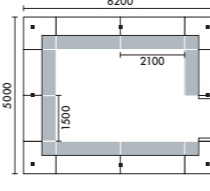

W6200

LED照明	ローカウンター
なし	なし
あり	なし
なし	あり
あり	あり

⑮ W6200xD5000
C13A ¥4,364,000
C13B ¥4,898,000
C13C ¥5,131,700
C13D ¥5,665,700

ラグ XY-8RG7765 □ W7700×D6500(4枚組) ¥1,458,000

⑯ W6200xD5000
C19A ¥4,364,000
C19B ¥4,898,000
C19C ¥5,131,700
C19D ¥5,665,700

ラグ XY-8RG7765 □ W7700×D6500(4枚組) ¥1,458,000

⑰ W6200xD5600
C10A ¥4,483,500
C10B ¥5,018,000
C10C ¥5,262,300
C10D ¥5,796,800

ラグ XY-8RG7771 □ W7700×D7100(4枚組) ¥1,592,000