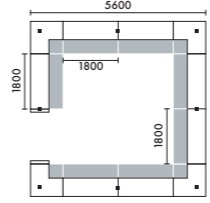

W3800

LED照明	ローカウンター
なし	なし
あり	なし
なし	あり
あり	あり

⑬ W5600xD5600
C15A ¥4,412,500
C15B ¥4,880,000
C15C ¥5,173,700
C15D ¥5,641,200

ラグ XY-8RG7171 □ W7100×D7100(4枚組) ¥1,468,000

⑭ W5600xD6200
C3A ¥4,762,500
C3B ¥5,329,900
C3C ¥5,603,500
C3D ¥6,170,900

ラグ XY-8RG7177 □ W7100×D7700(4枚組) ¥1,592,000