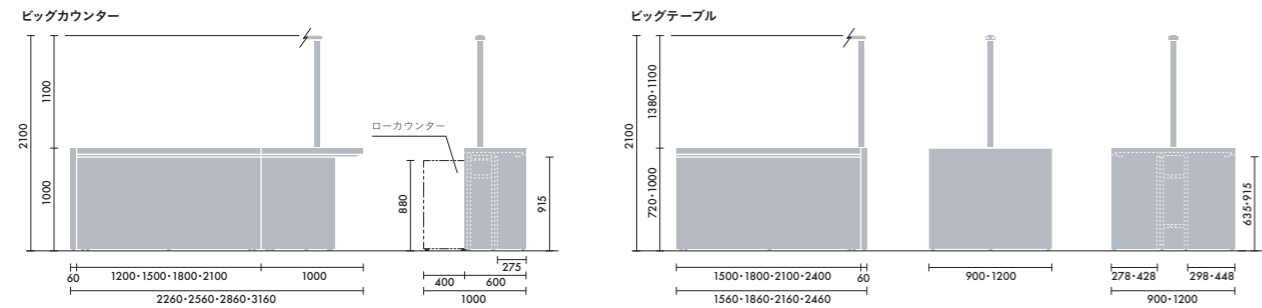

ビッグカウンター ■天板…表面材: 抗菌・抗ウイルスメラミン化粧板、エッジ: 突板ポリウレタン塗装着色仕上げ、芯材: LVL、合板 ■幕板…表面材: ポリ合板・プリントMDF、エッジ: ABS、芯材: LVL ■背パネル…表面材: プリント合板、エッジ: ABS、芯材: LVL ■エンドパネル…表面材: ポリ合板、エッジ: 突板ポリウレタン塗装着色仕上げ(両側面)・メラミン化粧板(上下面) ■配線ビーム…スチール、粉体塗装(ホワイト、ブラック)

ビッグテーブル ■天板…表面材: 抗菌・抗ウイルスメラミン化粧板、エッジ: 突板ポリウレタン塗装着色仕上げ、芯材: LVL ■幕板…表面材: ポリ合板・プリントMDF、エッジ: ABS、芯材: LVL ■背パネル…表面材: プリント合板、エッジ: ABS、芯材: LVL ■エンドパネル…表面材: ポリ合板、エッジ: 突板ポリウレタン塗装着色仕上げ(両側面)・メラミン化粧板(上下面) ■配線ビーム…スチール、粉体塗装(ホワイト、ブラック)