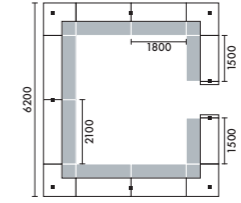

W3800

LED照明	ローカウンター
なし	なし
あり	なし
なし	あり
あり	あり

⑬ W5600xD5600
C15A ¥4,412,500
C15B ¥4,880,000
C15C ¥5,173,700
C15D ¥5,641,200

ラグ XY-8RG7171 □ W7100×D7100(4枚組) ¥1,468,000

⑭ W5600xD6200
C3A ¥4,762,500
C3B ¥5,329,900
C3C ¥5,603,500
C3D ¥6,170,900

ラグ XY-8RG7177 □ W7100×D7700(4枚組) ¥1,592,000