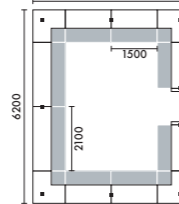

LED照明	ローカウンター
なし	なし
あり	なし
なし	あり
あり	あり

⑤ W5000xD5000
C11A ¥4,132,500
C11B ¥4,599,000
C11C ¥4,867,800
C11D ¥5,334,300

ラグ XY-8RG6565 □ W6500×D6500(4枚組) ¥1,230,000

⑥ W5000xD5000
C17A ¥4,132,500
C17B ¥4,599,000
C17C ¥4,867,800
C17D ¥5,334,300

ラグ XY-8RG6565 □ W6500×D6500(4枚組) ¥1,230,000

⑦ W5000xD5600
C8A ¥4,252,000
C8B ¥4,719,000
C8C ¥4,998,400
C8D ¥5,465,400

ラグ XY-8RG6571 □ W6500×D7100(4枚組) ¥1,344,000

LED照明	ローカウンター
なし	なし
あり	なし
なし	あり
あり	あり

⑧ W5000xD5600
C14A ¥4,252,000
C14B ¥4,719,000
C14C ¥4,998,400
C14D ¥5,465,400

ラグ XY-8RG6571 □ W6500×D7100(4枚組) ¥1,344,000

⑨ W5000xD6200
C2A ¥4,602,100
C2B ¥5,169,900
C2C ¥5,428,300
C2D ¥5,996,100

ラグ XY-8RG6577 □ W6500×D7700(4枚組) ¥1,458,000