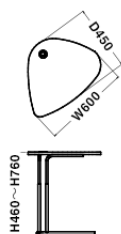

Glass clear

Legs(Steel)

Polish(Steel)

Dimensions

W600 x D450 x H460/
6.0-7.0kg

Specification

Top : Wood or Glass
Legs : Steel

Warranty