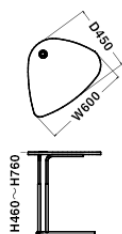

Glass clear

Legs(Steel)

Polish(Steel)

Dimensions

W600 x D450 x H460/
6.0-7.0kg

Specification

Top : Wood or Glass
Legs : Steel

Warranty