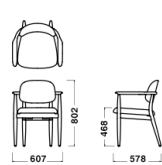

Dimensions & Weight

Dining Chair
W607xD578xH802/SH468
7.5kg

Dining Chair
W807xD672xH764/SH418
10.8kg

Dining Table
Φ1250xH720
25.0kg

Coffee Table
Φ800xH435
6.5kg

Coffee Table(Oval)
W1400xD800xH435
13.0kg

Folding Tray Table
Φ590xH570
6.0kg