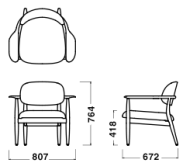

Dimensions & Weight

Dining Chair
W607xD578xH802/SH468
7.5kg

Dining Chair
W807xD672xH764/SH418
10.8kg

Dining Table
Φ1250xH720
25.0kg

Coffee Table
Φ800xH435
6.5kg

Coffee Table(Oval)
W1400xD800xH435
13.0kg

Folding Tray Table
Φ590xH570
6.0kg