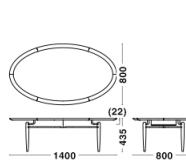

Dimensions & Weight

Dining Chair
W607xD578xH802/SH468
7.5kg

Dining Chair
W807xD672xH764/SH418
10.8kg

Dining Table
Φ1250xH720
25.0kg

Coffee Table
Φ800xH435
6.5kg

Coffee Table(Oval)
W1400xD800xH435
13.0kg

Folding Tray Table
Φ590xH570
6.0kg