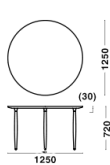

Dimensions & Weight

Dining Chair
W607xD578xH802/SH468
7.5kg

Dining Chair
W807xD672xH764/SH418
10.8kg

Dining Table
Φ1250xH720
25.0kg

Coffee Table
Φ800xH435
6.5kg

Coffee Table(Oval)
W1400xD800xH435
13.0kg

Folding Tray Table
Φ590xH570
6.0kg