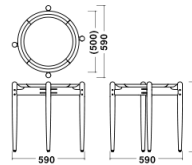

Dimensions & Weight

Dining Chair
W607xD578xH802/SH468
7.5kg

Dining Chair
W807xD672xH764/SH418
10.8kg

Dining Table
Φ1250xH720
25.0kg

Coffee Table
Φ800xH435
6.5kg

Coffee Table(Oval)
W1400xD800xH435
13.0kg

Folding Tray Table
Φ590xH570
6.0kg