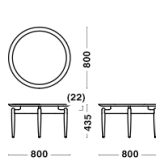

Dimensions & Weight

Dining Chair
W607xD578xH802/SH468
7.5kg

Dining Chair
W807xD672xH764/SH418
10.8kg

Dining Table
Φ1250xH720
25.0kg

Coffee Table
Φ800xH435
6.5kg

Coffee Table(Oval)
W1400xD800xH435
13.0kg

Folding Tray Table
Φ590xH570
6.0kg