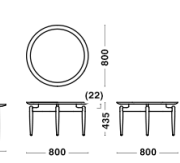

Dimensions & Weight

Dining Chair
W607xD578xH802/SH468
7.5kg

Dining Chair
W807xD672xH764/SH418
10.8kg

Dining Table
Φ1250xH720
25.0kg

Coffee Table
Φ800xH435
6.5kg

Coffee Table(Oval)
W1400xD800xH435
13.0kg

Folding Tray Table
Φ590xH570
6.0kg