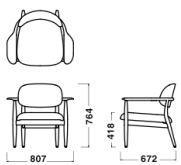

Dimensions & Weight

Dining Chair
W607xD578xH802/SH468
7.5kg

Dining Chair
W807xD672xH764/SH418
10.8kg

Dining Table
Φ1250xH720
25.0kg

Coffee Table
Φ800xH435
6.5kg

Coffee Table(Oval)
W1400xD800xH435
13.0kg

Folding Tray Table
Φ590xH570
6.0kg