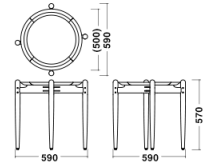

Dimensions & Weight

Dining Chair
W607xD578xH802/SH468
7.5kg

Dining Chair
W807xD672xH764/SH418
10.8kg

Dining Table
Φ1250xH720
25.0kg

Coffee Table
Φ800xH435
6.5kg

Coffee Table(Oval)
W1400xD800xH435
13.0kg

Folding Tray Table
Φ590xH570
6.0kg