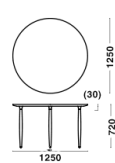

Dimensions & Weight

Dining Chair
W607xD578xH802/SH468
7.5kg

Dining Chair
W807xD672xH764/SH418
10.8kg

Dining Table
Φ1250xH720
25.0kg

Coffee Table
Φ800xH435
6.5kg

Coffee Table(Oval)
W1400xD800xH435
13.0kg

Folding Tray Table
Φ590xH570
6.0kg