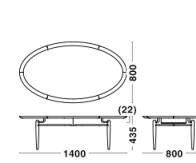

Dimensions & Weight

Dining Chair
W607xD578xH802/SH468
7.5kg

Dining Chair
W807xD672xH764/SH418
10.8kg

Dining Table
Φ1250xH720
25.0kg

Coffee Table
Φ800xH435
6.5kg

Coffee Table(Oval)
W1400xD800xH435
13.0kg

Folding Tray Table
Φ590xH570
6.0kg