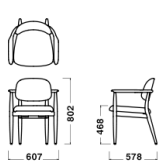

Dimensions & Weight

Dining Chair
W607xD578xH802/SH468
7.5kg

Dining Chair
W807xD672xH764/SH418
10.8kg

Dining Table
Φ1250xH720
25.0kg

Coffee Table
Φ800xH435
6.5kg

Coffee Table(Oval)
W1400xD800xH435
13.0kg

Folding Tray Table
Φ590xH570
6.0kg