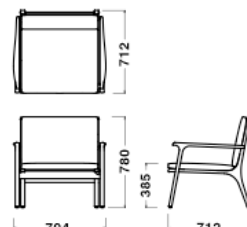

Dimensions & Weight

Chair
W595xD600xH780/SH465/8.2kg

Dining Armchair
W624xD598xH780/SH465/8.5kg

Lounge Chair
W624xD600xH780/SH380/8.5kg

Lounge Chair Large
W794xD712xH780/SH385/12.5kg

Lounge Chair Two Seater
W1400xD712xH780/SH385/23.0kg

Side Table
W450xD450xH420/6.0kg

Coffee Table
W540xD540xH550/8.0kg

Dining Table
φ1100xH730/24.5kg

Specification

Chair/Lounge Chair

Back/Seat : Molded plywood, Fabric or Leather, Polyurethane
Legs : Wood

Table