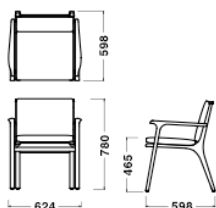

Dimensions & Weight

Chair
W595xD600xH780/SH465/8.2kg

Dining Armchair
W624xD598xH780/SH465/8.5kg

Lounge Chair
W624xD600xH780/SH380/8.5kg

Lounge Chair Large
W794xD712xH780/SH385/12.5kg

Lounge Chair Two Seater
W1400xD712xH780/SH385/23.0kg

Side Table
W450xD450xH420/6.0kg

Coffee Table
W540xD540xH550/8.0kg

Dining Table
φ1100xH730/24.5kg

Specification

Chair/Lounge Chair

Back/Seat : Molded plywood, Fabric or Leather, Polyurethane
Legs : Wood

Table