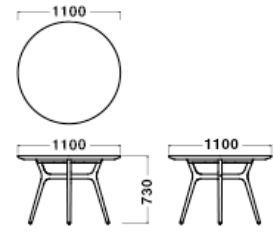

Dimensions & Weight

Chair
W595xD600xH780/SH465/8.2kg

Dining Armchair
W624xD598xH780/SH465/8.5kg

Lounge Chair
W624xD600xH780/SH380/8.5kg

Lounge Chair Large
W794xD712xH780/SH385/12.5kg

Lounge Chair Two Seater
W1400xD712xH780/SH385/23.0kg

Side Table
W450xD450xH420/6.0kg

Coffee Table
W540xD540xH550/8.0kg

Dining Table
φ1100xH730/24.5kg

Specification

Chair/Lounge Chair

Back/Seat : Molded plywood, Fabric or Leather, Polyurethane
Legs : Wood

Table