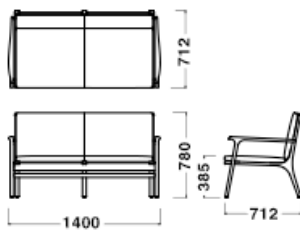

Dimensions & Weight

Chair
W595xD600xH780/SH465/8.2kg

Dining Armchair
W624xD598xH780/SH465/8.5kg

Lounge Chair
W624xD600xH780/SH380/8.5kg

Lounge Chair Large
W794xD712xH780/SH385/12.5kg

Lounge Chair Two Seater
W1400xD712xH780/SH385/23.0kg

Side Table
W450xD450xH420/6.0kg

Coffee Table
W540xD540xH550/8.0kg

Dining Table
φ1100xH730/24.5kg

Specification

Chair/Lounge Chair

Back/Seat : Molded plywood, Fabric or Leather, Polyurethane
Legs : Wood

Table