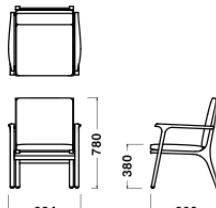

Dimensions & Weight

Chair
W595xD600xH780/SH465/8.2kg

Dining Armchair
W624xD598xH780/SH465/8.5kg

Lounge Chair
W624xD600xH780/SH380/8.5kg

Lounge Chair Large
W794xD712xH780/SH385/12.5kg

Lounge Chair Two Seater
W1400xD712xH780/SH385/23.0kg

Side Table
W450xD450xH420/6.0kg

Coffee Table
W540xD540xH550/8.0kg

Dining Table
φ1100xH730/24.5kg

Specification

Chair/Lounge Chair

Back/Seat : Molded plywood, Fabric or Leather, Polyurethane
Legs : Wood

Table