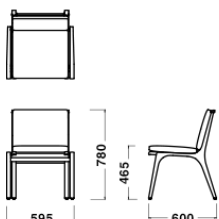

Dimensions & Weight

Chair
W595xD600xH780/SH465/8.2kg

Dining Armchair
W624xD598xH780/SH465/8.5kg

Lounge Chair
W624xD600xH780/SH380/8.5kg

Lounge Chair Large
W794xD712xH780/SH385/12.5kg

Lounge Chair Two Seater
W1400xD712xH780/SH385/23.0kg

Side Table
W450xD450xH420/6.0kg

Coffee Table
W540xD540xH550/8.0kg

Dining Table
φ1100xH730/24.5kg

Specification

Chair/Lounge Chair

Back/Seat : Molded plywood, Fabric or Leather, Polyurethane
Legs : Wood

Table