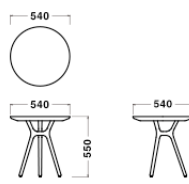

Dimensions & Weight

Chair
W595xD600xH780/SH465/8.2kg

Dining Armchair
W624xD598xH780/SH465/8.5kg

Lounge Chair
W624xD600xH780/SH380/8.5kg

Lounge Chair Large
W794xD712xH780/SH385/12.5kg

Lounge Chair Two Seater
W1400xD712xH780/SH385/23.0kg

Side Table
W450xD450xH420/6.0kg

Coffee Table
W540xD540xH550/8.0kg

Dining Table
φ1100xH730/24.5kg

Specification

Chair/Lounge Chair

Back/Seat : Molded plywood, Fabric or Leather, Polyurethane
Legs : Wood

Table