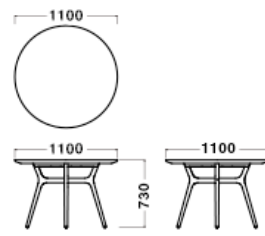

Dimensions & Weight

Chair
W595xD600xH780/SH465/8.2kg

Dining Armchair
W624xD598xH780/SH465/8.5kg

Lounge Chair
W624xD600xH780/SH380/8.5kg

Lounge Chair Large
W794xD712xH780/SH385/12.5kg

Lounge Chair Two Seater
W1400xD712xH780/SH385/23.0kg

Side Table
W450xD450xH420/6.0kg

Coffee Table
W540xD540xH550/8.0kg

Dining Table
φ1100xH730/24.5kg

Specification

Chair/Lounge Chair

Back/Seat : Molded plywood, Fabric or Leather, Polyurethane
Legs : Wood

Table