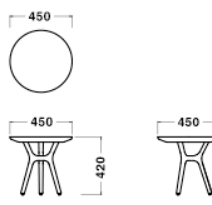

Dimensions & Weight

Chair
W595xD600xH780/SH465/8.2kg

Dining Armchair
W624xD598xH780/SH465/8.5kg

Lounge Chair
W624xD600xH780/SH380/8.5kg

Lounge Chair Large
W794xD712xH780/SH385/12.5kg

Lounge Chair Two Seater
W1400xD712xH780/SH385/23.0kg

Side Table
W450xD450xH420/6.0kg

Coffee Table
W540xD540xH550/8.0kg

Dining Table
φ1100xH730/24.5kg

Specification

Chair/Lounge Chair

Back/Seat : Molded plywood, Fabric or Leather, Polyurethane
Legs : Wood

Table