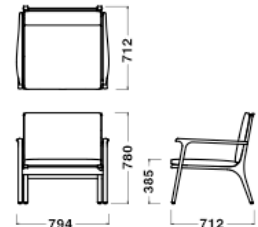

Dimensions & Weight

Chair
W595xD600xH780/SH465/8.2kg

Dining Armchair
W624xD598xH780/SH465/8.5kg

Lounge Chair
W624xD600xH780/SH380/8.5kg

Lounge Chair Large
W794xD712xH780/SH385/12.5kg

Lounge Chair Two Seater
W1400xD712xH780/SH385/23.0kg

Side Table
W450xD450xH420/6.0kg

Coffee Table
W540xD540xH550/8.0kg

Dining Table
φ1100xH730/24.5kg

Specification

Chair/Lounge Chair

Back/Seat : Molded plywood, Fabric or Leather, Polyurethane
Legs : Wood

Table