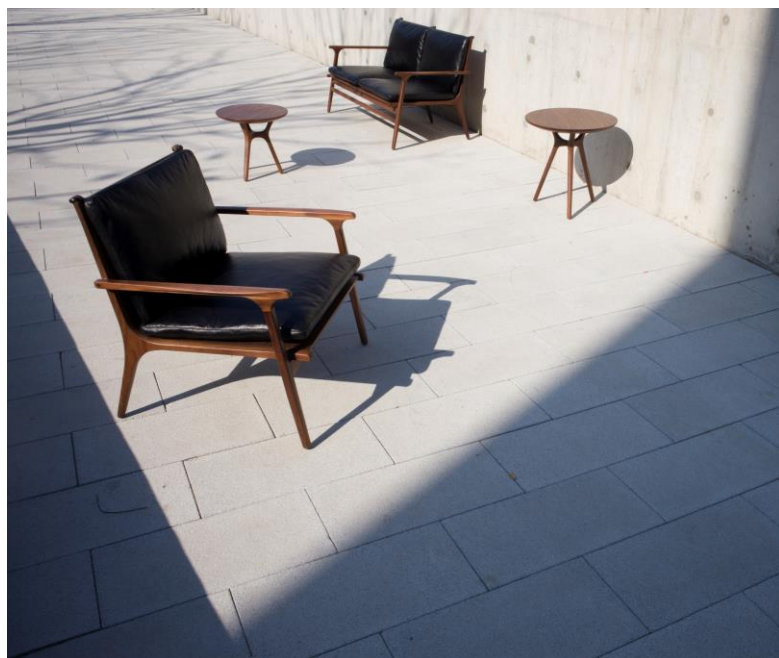

Stellar Works ■ REN

Designer:
Space Copenhagen

レン・シリーズは、デンマーク・モダン・トラディションの中、機能とフォルムのバランスを調和しつつ、高品質で誰もが使いやすく、デザインの細部に至るまで考え抜いた作品を作りたいという思いから生まれています。レン・シリーズのテーブルとチェアは、北欧の人生観に、日本・中国の伝統的デザインの中から工芸技術と審美性を細部に取り入れることで、特定の場所と時間から着想を受けながらも、世界のどこにでも通用する時代を選ばないコレクションとなっています。