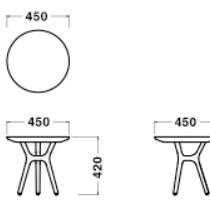

Dimensions & Weight

Chair
W595xD600xH780/SH465/8.2kg

Dining Armchair
W624xD598xH780/SH465/8.5kg

Lounge Chair
W624xD600xH780/SH380/8.5kg

Lounge Chair Large
W794xD712xH780/SH385/12.5kg

Lounge Chair Two Seater
W1400xD712xH780/SH385/23.0kg

Side Table
W450xD450xH420/6.0kg

Coffee Table
W540xD540xH550/8.0kg

Dining Table
φ1100xH730/24.5kg

Specification

Chair/Lounge Chair

Back/Seat : Molded plywood, Fabric or Leather, Polyurethane
Legs : Wood

Table