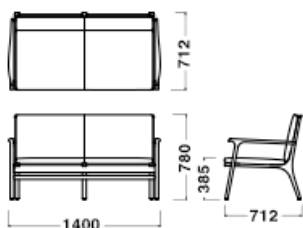

Dimensions & Weight

Chair
W595xD600xH780/SH465/8.2kg

Dining Armchair
W624xD598xH780/SH465/8.5kg

Lounge Chair
W624xD600xH780/SH380/8.5kg

Lounge Chair Large
W794xD712xH780/SH385/12.5kg

Lounge Chair Two Seater
W1400xD712xH780/SH385/23.0kg

Side Table
W450xD450xH420/6.0kg

Coffee Table
W540xD540xH550/8.0kg

Dining Table
φ1100xH730/24.5kg

Specification

Chair/Lounge Chair

Back/Seat : Molded plywood, Fabric or Leather, Polyurethane
Legs : Wood

Table