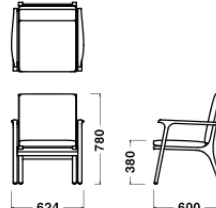

Dimensions & Weight

Chair
W595xD600xH780/SH465/8.2kg

Dining Armchair
W624xD598xH780/SH465/8.5kg

Lounge Chair
W624xD600xH780/SH380/8.5kg

Lounge Chair Large
W794xD712xH780/SH385/12.5kg

Lounge Chair Two Seater
W1400xD712xH780/SH385/23.0kg

Side Table
W450xD450xH420/6.0kg

Coffee Table
W540xD540xH550/8.0kg

Dining Table
φ1100xH730/24.5kg

Specification

Chair/Lounge Chair

Back/Seat : Molded plywood, Fabric or Leather, Polyurethane
Legs : Wood

Table