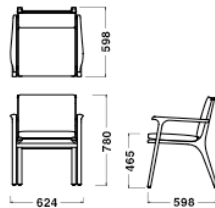

Dimensions & Weight

Chair
W595xD600xH780/SH465/8.2kg

Dining Armchair
W624xD598xH780/SH465/8.5kg

Lounge Chair
W624xD600xH780/SH380/8.5kg

Lounge Chair Large
W794xD712xH780/SH385/12.5kg

Lounge Chair Two Seater
W1400xD712xH780/SH385/23.0kg

Side Table
W450xD450xH420/6.0kg

Coffee Table
W540xD540xH550/8.0kg

Dining Table
φ1100xH730/24.5kg

Specification

Chair/Lounge Chair

Back/Seat : Molded plywood, Fabric or Leather, Polyurethane
Legs : Wood

Table