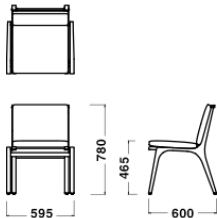

Dimensions & Weight

Chair
W595xD600xH780/SH465/8.2kg

Dining Armchair
W624xD598xH780/SH465/8.5kg

Lounge Chair
W624xD600xH780/SH380/8.5kg

Lounge Chair Large
W794xD712xH780/SH385/12.5kg

Lounge Chair Two Seater
W1400xD712xH780/SH385/23.0kg

Side Table
W450xD450xH420/6.0kg

Coffee Table
W540xD540xH550/8.0kg

Dining Table
φ1100xH730/24.5kg

Specification

Chair/Lounge Chair

Back/Seat : Molded plywood, Fabric or Leather, Polyurethane
Legs : Wood

Table