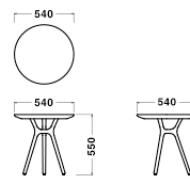

Dimensions & Weight

Chair
W595xD600xH780/SH465/8.2kg

Dining Armchair
W624xD598xH780/SH465/8.5kg

Lounge Chair
W624xD600xH780/SH380/8.5kg

Lounge Chair Large
W794xD712xH780/SH385/12.5kg

Lounge Chair Two Seater
W1400xD712xH780/SH385/23.0kg

Side Table
W450xD450xH420/6.0kg

Coffee Table
W540xD540xH550/8.0kg

Dining Table
φ1100xH730/24.5kg

Specification

Chair/Lounge Chair

Back/Seat : Molded plywood, Fabric or Leather, Polyurethane
Legs : Wood

Table