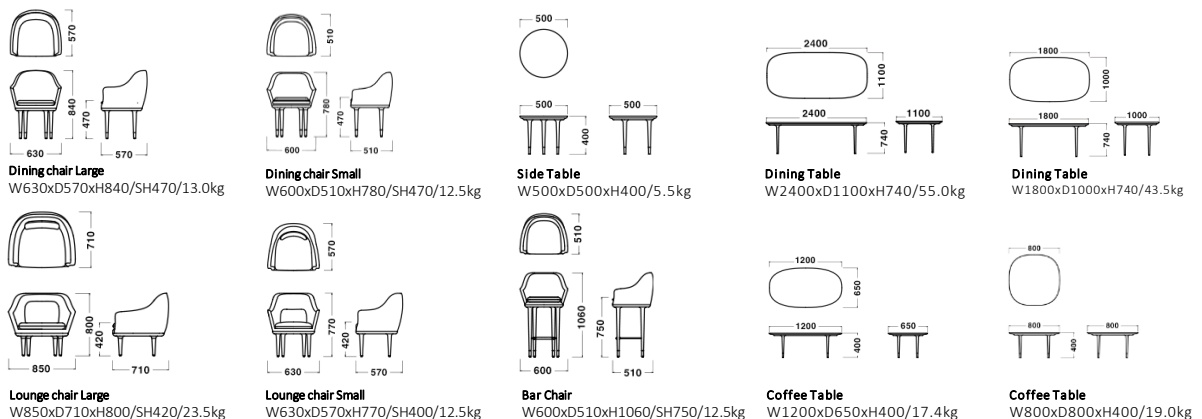

Dimensions & Weight

Specification

Chair / Lounge Chair / Stool

Base&seat : Fabric or Leather

Legs : Wood

Table

Body : Wood

Warranty

1 year