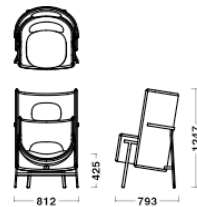

Quartz5070

Dimensions & Weight

Lounge chair Narrow
W812xD518xH896/SH535/24.5kg

Lounge chair Deep
W812xD752xH896/SH425/31.0kg

Highback chair Narrow
W812xD560xH1247/SH535/31.0kg

Highback chair Deep
W812xD793xH1247/SH425/37.0kg

EraCSE14

EraCSE02

Black7925

Cream8805

DarkBrown4501

Quartz5070

Dimensions & Weight

Lounge chair Narrow
W812xD518xH896/SH535/24.5kg

Lounge chair Deep
W812xD752xH896/SH425/31.0kg

Highback chair Narrow
W812xD560xH1247/SH535/31.0kg

Highback chair Deep
W812xD793xH1247/SH425/37.0kg

Specification

Back・Seat : Fabric

Warranty

1 year