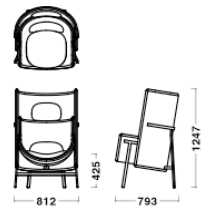

Quartz5070

Dimensions & Weight

Lounge chair Narrow
W812xD518xH896/SH535/24.5kg

Lounge chair Deep
W812xD752xH896/SH425/31.0kg

Highback chair Narrow
W812xD560xH1247/SH535/31.0kg

Highback chair Deep
W812xD793xH1247/SH425/37.0kg