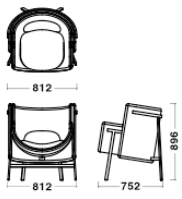

※ Color transfer may occur in some cases as well as varying degree of color fastness compared to other textiles. The shade and look of finished product may vary.

Lounge Chair
Back & Seat

EraCSE45

EraCSE13

EraCSE14

EraCSE02

Black7925

Cream8805

DarkBrown4501

Quartz5070

Dimensions & Weight

Lounge chair Narrow
W812xD518xH896/SH535/24.5kg

Lounge chair Deep
W812xD752xH896/SH425/31.0kg

Highback chair Narrow
W812xD560xH1247/SH535/31.0kg

Highback chair Deep
W812xD793xH1247/SH425/37.0kg

Specification

Back・Seat : Fabric

Warranty

1 year