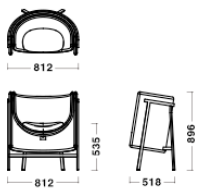

Lounge Chair Back&Seat

EraCSE45

EraCSE13

EraCSE14

EraCSE02

Black7925

Cream8805

DarkBrown4501

Quartz5070

Dimensions & Weight

Lounge chair Narrow
W812xD518xH896/SH535/24.5kg

Lounge chair Deep
W812xD752xH896/SH425/31.0kg

Highback chair Narrow
W812xD560xH1247/SH535/31.0kg

Highback chair Deep
W812xD793xH1247/SH425/37.0kg

EraCSE14

EraCSE02

Black7925

Cream8805

DarkBrown4501

Quartz5070

Dimensions & Weight

Lounge chair Narrow
W812xD518xH896/SH535/24.5kg