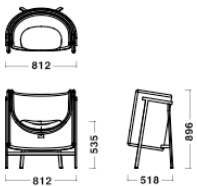

EraCSE14

EraCSE02

Black7925

Cream8805

DarkBrown4501

Quartz5070

Dimensions & Weight

Lounge chair Narrow
W812xD518xH896/SH535/24.5kg

Lounge chair Deep
W812xD752xH896/SH425/31.0kg

Highback chair Narrow
W812xD560xH1247/SH535/31.0kg

Highback chair Deep
W812xD793xH1247/SH425/37.0kg

Specification

Back・Seat : Fabric

Warranty

1 year