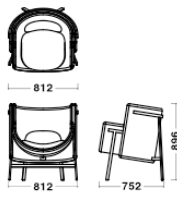

Lounge Chair Back&Seat

EraCSE45

EraCSE13

EraCSE14

EraCSE02

Black7925

Cream8805

DarkBrown4501

Quartz5070

Dimensions & Weight

Lounge chair Narrow
W812xD518xH896/SH535/24.5kg

Lounge chair Deep
W812xD752xH896/SH425/31.0kg

Highback chair Narrow
W812xD560xH1247/SH535/31.0kg

Highback chair Deep
W812xD793xH1247/SH425/37.0kg

EraCSE14

EraCSE02

Black7925

Cream8805

DarkBrown4501

Quartz5070

Dimensions & Weight

Lounge chair Narrow
W812xD518xH896/SH535/24.5kg