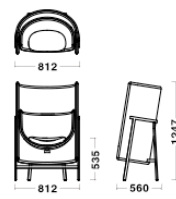

Quartz5070

Dimensions & Weight

Lounge chair Narrow
W812xD518xH896/SH535/24.5kg

Lounge chair Deep
W812xD752xH896/SH425/31.0kg

Highback chair Narrow
W812xD560xH1247/SH535/31.0kg

Highback chair Deep
W812xD793xH1247/SH425/37.0kg

EraCSE14

EraCSE02

Black7925

Cream8805

DarkBrown4501

Quartz5070

Dimensions & Weight

Lounge chair Narrow
W812xD518xH896/SH535/24.5kg