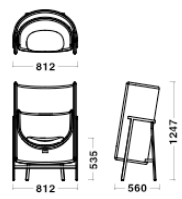

Quartz5070

Dimensions & Weight

Lounge chair Narrow
W812xD518xH896/SH535/24.5kg

Lounge chair Deep
W812xD752xH896/SH425/31.0kg

Highback chair Narrow
W812xD560xH1247/SH535/31.0kg

Highback chair Deep
W812xD793xH1247/SH425/37.0kg

EraCSE14

EraCSE02

Black7925

Cream8805

DarkBrown4501

Quartz5070

Dimensions & Weight

Lounge chair Narrow
W812xD518xH896/SH535/24.5kg

Lounge chair Deep
W812xD752xH896/SH425/31.0kg

Highback chair Narrow
W812xD560xH1247/SH535/31.0kg

Highback chair Deep
W812xD793xH1247/SH425/37.0kg

Specification

Back・Seat : Fabric

Warranty

1 year