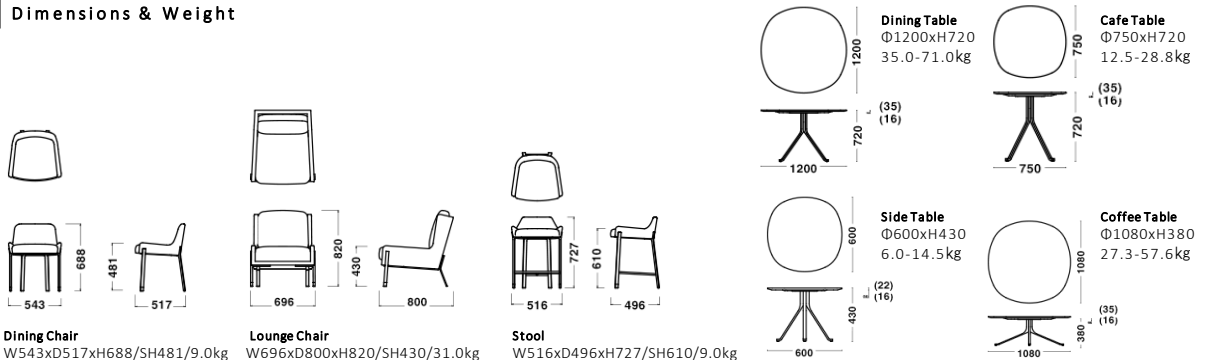

## Dimensions & Weight

Dining Chair

W543xD517xH688/SH481/9.0kg

Lounge Chair

W696xD800xH820/SH430/31.0kg

Stool

W516xD496xH727/SH610/9.0kg

Dining Table  
Φ1200xH720  
35.0-71.0kg

Cafe Table  
Φ750xH720  
12.5-28.8kg

Side Table  
Φ600xH430  
6.0-14.5kg

Coffee Table  
Φ1080xH380  
27.3-57.6kg

## Dimensions & Weight