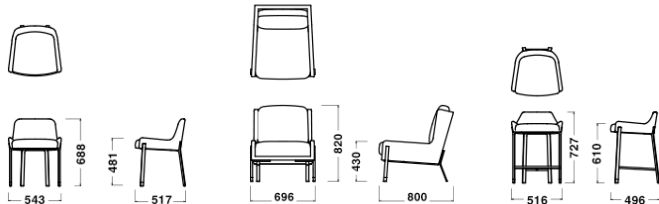

## Dimensions & Weight

Dining Chair

W543xD517xH688/SH481/9.0kg

Lounge Chair

W696xD800xH820/SH430/31.0kg

Stool

W516xD496xH727/SH610/9.0kg

Dining Table  
Φ1200xH720  
35.0-71.0kg

Cafe Table  
Φ750xH720  
12.5-28.8kg

Side Table  
Φ600xH430  
6.0-14.5kg

Coffee Table  
Φ1080xH380  
27.3-57.6kg