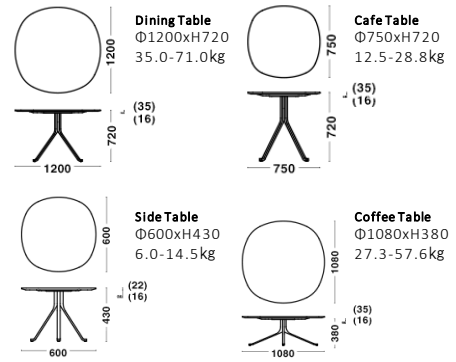

## Dimensions & Weight

Dining Chair

W543xD517xH688/SH481/9.0kg

Lounge Chair

W696xD800xH820/SH430/31.0kg

Stool

W516xD496xH727/SH610/9.0kg

Dining Table  
Φ1200xH720  
35.0-71.0kg

Cafe Table  
Φ750xH720  
12.5-28.8kg

Side Table  
Φ600xH430  
6.0-14.5kg

Coffee Table  
Φ1080xH380  
27.3-57.6kg

## Dimensions & Weight