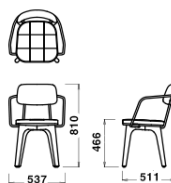

Arm Chair U
W537xD511xH810/
SH466/7.5kg

Stacking Arm Chair U
W535xD545xH805/
SH465/7.4kg

High Chair
W370xD455xH923/
SH610/7.0kg

Stool
W370xD370xH610/
SH610/5.0kg

Specification

Back/Seat : Fabric or Leather, Polyurethane (+Steel pipe)
Frame/Legs : Steel or Wood

Chair U
¥ 83,000 ~

Stacking Armchair U
¥ 93,000 ~

High Chair/SH610
¥ 86,000 ~

Stool/H610
¥ 66,000 ~

* Prices are subject to change without prior notice. All prices exclude VAT.

Color & Material

Back&Seat

EraCSE45 EraCSE13 EraCSE14 EraCSE02

Dimensions & Weight

Chair U
W421xD511xH810/
/SH466/6.5kg

Stacking Chair U
W475xD545xH805/
SH465/6.4kg

Arm Chair U
W537xD511xH810/
SH466/7.5kg

Stacking Arm Chair U
W535xD545xH805/
SH465/7.4kg

High Chair
W370xD455xH923/
SH610/7.0kg

Stool
W370xD370xH610/
SH610/5.0kg

Specification

Back/Seat : Fabric or Leather, Polyurethane (+Steel pipe)
Frame/Legs : Steel or Wood

Warranty

1 year