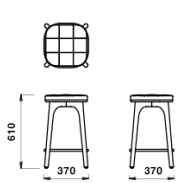

Dimensions & Weight

Chair U
W421xD511xH810/
/SH466/6.5kg

Stacking Chair U
W475xD545xH805/
SH465/6.4kg

Arm Chair U
W537xD511xH810/
SH466/7.5kg

Stacking Arm Chair U
W535xD545xH805/
SH465/7.4kg

High Chair
W370xD455xH923/
SH610/7.0kg

Stool
W370xD370xH610/
SH610/5.0kg

Specification

Back/Seat : Fabric or Leather, Polyurethane (+Steel pipe)
Frame/Legs : Steel or Wood

Warranty

1 year