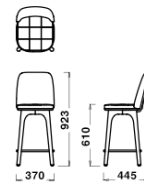

Arm Chair U
W537xD511xH810/
SH466/7.5kg

Stacking Arm Chair U
W535xD545xH805/
SH465/7.4kg

High Chair
W370xD455xH923/
SH610/7.0kg

Stool
W370xD370xH610/
SH610/5.0kg

Specification

Back/Seat : Fabric or Leather, Polyurethane (+Steel pipe)
Frame/Legs : Steel or Wood

Dimensions & Weight

Chair U
W421xD511xH810/
/SH466/6.5kg

Stacking Chair U
W475xD545xH805/
SH465/6.4kg

Arm Chair U
W537xD511xH810/
SH466/7.5kg

Stacking Arm Chair U
W535xD545xH805/
SH465/7.4kg

High Chair
W370xD455xH923/
SH610/7.0kg

Stool
W370xD370xH610/
SH610/5.0kg

Specification

Back/Seat : Fabric or Leather, Polyurethane (+Steel pipe)
Frame/Legs : Steel or Wood

Warranty

1 year