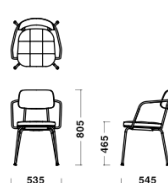

Dimensions & Weight

Chair U
W421xD511xH810/
/SH466/6.5kg

Stacking Chair U
W475xD545xH805/
SH465/6.4kg

Arm Chair U
W537xD511xH810/
SH466/7.5kg

Stacking Arm Chair U
W535xD545xH805/
SH465/7.4kg

High Chair
W370xD455xH923/
SH610/7.0kg

Stool
W370xD370xH610/
SH610/5.0kg

Specification

Back/Seat : Fabric or Leather, Polyurethane (+Steel pipe)
Frame/Legs : Steel or Wood

Warranty

1 year