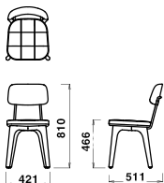

Arm Chair U
W537xD511xH810/
SH466/7.5kg

Stacking Arm Chair U
W535xD545xH805/
SH465/7.4kg

High Chair
W370xD455xH923/
SH610/7.0kg

Stool
W370xD370xH610/
SH610/5.0kg

Specification

Back/Seat : Fabric or Leather, Polyurethane (+Steel pipe)
Frame/Legs : Steel or Wood

Chair U
¥ 83,000 ~

Stacking Armchair U
¥ 93,000 ~

High Chair/SH610
¥ 86,000 ~

Stool/H610
¥ 66,000 ~

* Prices are subject to change without prior notice. All prices exclude VAT.

Color & Material

Back&Seat

EraCSE45 EraCSE13 EraCSE14 EraCSE02

Dimensions & Weight

Chair U
W421xD511xH810/
/SH466/6.5kg

Stacking Chair U
W475xD545xH805/
SH465/6.4kg

Arm Chair U
W537xD511xH810/
SH466/7.5kg

Stacking Arm Chair U
W535xD545xH805/
SH465/7.4kg

High Chair
W370xD455xH923/
SH610/7.0kg