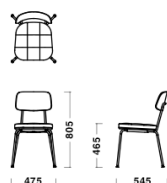

Chair U
¥ 83,000 ~

Stacking Armchair U
¥ 93,000 ~

High Chair/SH610
¥ 86,000 ~

Stool/H610
¥ 66,000 ~

* Prices are subject to change without prior notice. All prices exclude VAT.

Color & Material

Back&Seat

EraCSE45 EraCSE13 EraCSE14 EraCSE02

Dimensions & Weight

Chair U
W421xD511xH810/
/SH466/6.5kg

Stacking Chair U
W475xD545xH805/
SH465/6.4kg

Arm Chair U
W537xD511xH810/
SH466/7.5kg

Stacking Arm Chair U
W535xD545xH805/
SH465/7.4kg

High Chair
W370xD455xH923/
SH610/7.0kg