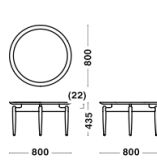

Dimensions & Weight

Dining Chair
W607xD578xH802/SH468
7.5kg

Dining Chair
W807xD672xH764/SH418
10.8kg

Dining Table
Φ1250xH720
25.0kg

Coffee Table
Φ800xH435
6.5kg

Coffee Table(Oval)
W1400xD800xH435
13.0kg

Folding Tray Table
Φ590xH570
6.0kg

Dining Chair
W807xD672xH764/SH418
10.8kg

Dining Table
Φ1250xH720
25.0kg

Coffee Table
Φ800xH435
6.5kg

Coffee Table(Oval)
W1400xD800xH435
13.0kg

Folding Tray Table
Φ590xH570
6.0kg

Specification

Chair

Back/Seat: molded plywood, Fabric or Leather, Polyurethane
Legs: Wood