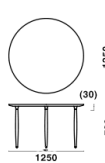

Dimensions & Weight

Dining Chair
W607xD578xH802/SH468
7.5kg

Dining Chair
W807xD672xH764/SH418
10.8kg

Dining Table
Φ1250xH720
25.0kg

Coffee Table
Φ800xH435
6.5kg

Coffee Table(Oval)
W1400xD800xH435
13.0kg

Folding Tray Table
Φ590xH570
6.0kg