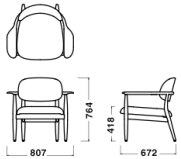

Dimensions & Weight

Dining Chair
W607xD578xH802/SH468
7.5kg

Dining Chair
W807xD672xH764/SH418
10.8kg

Dining Table
Φ1250xH720
25.0kg

Coffee Table
Φ800xH435
6.5kg

Coffee Table(Oval)
W1400xD800xH435
13.0kg

Folding Tray Table
Φ590xH570
6.0kg

※Color transfer may occur in some cases as well as varying degree of color fastness compared to other textiles. The shade and look of finished product may vary.

Dimensions & Weight

Dining Chair
W607xD578xH802/SH468
7.5kg