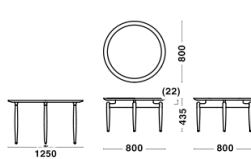

Dimensions & Weight

Dining Chair
W607xD578xH802/SH468
7.5kg

Dining Chair
W807xD672xH764/SH418
10.8kg

Dining Table
Φ1250xH720
25.0kg

Coffee Table
Φ800xH435
6.5kg

Coffee Table(Oval)
W1400xD800xH435
13.0kg

Folding Tray Table
Φ590xH570
6.0kg

※Color transfer may occur in some cases as well as varying degree of color fastness compared to other textiles. The shade and look of finished product may vary.

Dimensions & Weight

Dining Chair
W607xD578xH802/SH468
7.5kg

Dining Chair
W807xD672xH764/SH418
10.8kg

Dining Table
Φ1250xH720
25.0kg

Coffee Table
Φ800xH435
6.5kg

Coffee Table(Oval)
W1400xD800xH435
13.0kg

Folding Tray Table
Φ590xH570
6.0kg

Specification

Chair

Back/Seat: molded plywood, Fabric or Leather, Polyurethane
Legs: Wood