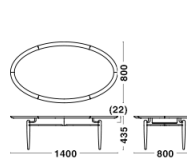

Dimensions & Weight

Dining Chair
W607xD578xH802/SH468
7.5kg

Dining Chair
W807xD672xH764/SH418
10.8kg

Dining Table
Φ1250xH720
25.0kg

Coffee Table
Φ800xH435
6.5kg

Coffee Table(Oval)
W1400xD800xH435
13.0kg

Folding Tray Table
Φ590xH570
6.0kg

Dining Chair
W807xD672xH764/SH418
10.8kg

Dining Table
Φ1250xH720
25.0kg

Coffee Table
Φ800xH435
6.5kg

Coffee Table(Oval)
W1400xD800xH435
13.0kg

Folding Tray Table
Φ590xH570
6.0kg

Specification

Chair

Back/Seat: molded plywood, Fabric or Leather, Polyurethane
Legs: Wood