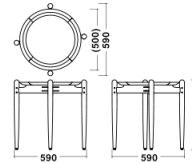

Dimensions & Weight

Dining Chair
W607xD578xH802/SH468
7.5kg

Dining Chair
W807xD672xH764/SH418
10.8kg

Dining Table
Φ1250xH720
25.0kg

Coffee Table
Φ800xH435
6.5kg

Coffee Table(Oval)
W1400xD800xH435
13.0kg

Folding Tray Table
Φ590xH570
6.0kg