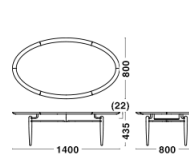

※Color transfer may occur in some cases as well as varying degree of color fastness compared to other textiles. The shade and look of finished product may vary.

Dimensions & Weight

Dining Chair
W607xD578xH802/SH468
7.5kg

Dining Chair
W807xD672xH764/SH418
10.8kg

Dining Table
Φ1250xH720
25.0kg

Coffee Table
Φ800xH435
6.5kg

Coffee Table(Oval)
W1400xD800xH435
13.0kg

Folding Tray Table
Φ590xH570
6.0kg

Specification

Chair

Back/Seat: molded plywood, Fabric or Leather, Polyurethane
Legs: Wood