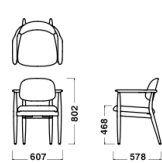

Dimensions & Weight

Dining Chair
W607xD578xH802/SH468
7.5kg

Dining Chair
W807xD672xH764/SH418
10.8kg

Dining Table
Φ1250xH720
25.0kg

Coffee Table
Φ800xH435
6.5kg

Coffee Table(Oval)
W1400xD800xH435
13.0kg

Folding Tray Table
Φ590xH570
6.0kg

Dining Chair
W807xD672xH764/SH418
10.8kg

Dining Table
Φ1250xH720
25.0kg

Coffee Table
Φ800xH435
6.5kg

Coffee Table(Oval)
W1400xD800xH435
13.0kg

Folding Tray Table
Φ590xH570
6.0kg

Specification

Chair

Back/Seat: molded plywood, Fabric or Leather, Polyurethane
Legs: Wood