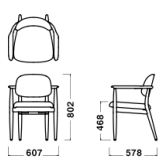

Dimensions & Weight

Dining Chair
W607xD578xH802/SH468
7.5kg

Dining Chair
W807xD672xH764/SH418
10.8kg

Dining Table
Φ1250xH720
25.0kg

Coffee Table
Φ800xH435
6.5kg

Coffee Table(Oval)
W1400xD800xH435
13.0kg

Folding Tray Table
Φ590xH570
6.0kg

※Color transfer may occur in some cases as well as varying degree of color fastness compared to other textiles. The shade and look of finished product may vary.

Dimensions & Weight

Dining Chair
W607xD578xH802/SH468
7.5kg

Dining Chair
W807xD672xH764/SH418
10.8kg

Dining Table
Φ1250xH720
25.0kg

Coffee Table
Φ800xH435
6.5kg

Coffee Table(Oval)
W1400xD800xH435
13.0kg

Folding Tray Table
Φ590xH570
6.0kg

Specification

Chair

Back/Seat: molded plywood, Fabric or Leather, Polyurethane
Legs: Wood