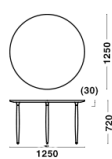

Dimensions & Weight

Dining Chair
W607xD578xH802/SH468
7.5kg

Dining Chair
W807xD672xH764/SH418
10.8kg

Dining Table
Φ1250xH720
25.0kg

Coffee Table
Φ800xH435
6.5kg

Coffee Table(Oval)
W1400xD800xH435
13.0kg

Folding Tray Table
Φ590xH570
6.0kg

※Color transfer may occur in some cases as well as varying degree of color fastness compared to other textiles. The shade and look of finished product may vary.

Dimensions & Weight

Dining Chair
W607xD578xH802/SH468
7.5kg

Dining Chair
W807xD672xH764/SH418
10.8kg

Dining Table
Φ1250xH720
25.0kg

Coffee Table
Φ800xH435
6.5kg

Coffee Table(Oval)
W1400xD800xH435
13.0kg

Folding Tray Table
Φ590xH570
6.0kg

Specification

Chair

Back/Seat: molded plywood, Fabric or Leather, Polyurethane
Legs: Wood