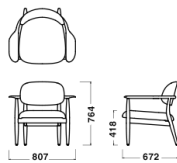

Dimensions & Weight

Dining Chair
W607xD578xH802/SH468
7.5kg

Dining Chair
W807xD672xH764/SH418
10.8kg

Dining Table
Φ1250xH720
25.0kg

Coffee Table
Φ800xH435
6.5kg

Coffee Table(Oval)
W1400xD800xH435
13.0kg

Folding Tray Table
Φ590xH570
6.0kg