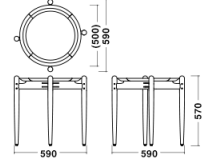

※Color transfer may occur in some cases as well as varying degree of color fastness compared to other textiles. The shade and look of finished product may vary.

Dimensions & Weight

Dining Chair
W607xD578xH802/SH468
7.5kg

Dining Chair
W807xD672xH764/SH418
10.8kg

Dining Table
Φ1250xH720
25.0kg

Coffee Table
Φ800xH435
6.5kg

Coffee Table(Oval)
W1400xD800xH435
13.0kg

Folding Tray Table
Φ590xH570
6.0kg

Specification

Chair

Back/Seat: molded plywood, Fabric or Leather, Polyurethane
Legs: Wood