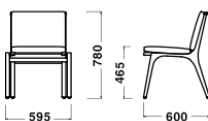

Natural Walnut

※海外張地を使用しているため色合いや風合いが製品ごとに異なったり、色移りや一般的な張り地とは異なる経年変化をする場合があります。

Dimensions & Weight

Chair
W595xD600xH780/
SH465/8.2kg

Lounge Chair
W624xD600xH780/
SH380/8.5kg

Specification

Back/Seat:
Molded plywood, Fabric
or
Leather, Polyurethane

Natural Walnut

※Color transfer may occur in some cases as well as varying degree of color fastness compared to other textiles. The shade and look of finished product may vary.

Dimensions & Weight

Chair
W595xD600xH780/
SH465/8.2kg

Lounge Chair
W624xD600xH780/
SH380/8.5kg

Specification

Back/Seat :
Molded plywood, Fabric
or
Leather, Polyurethane

Legs : Wood

Warranty

1 year