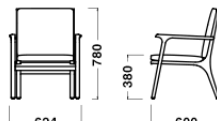

Natural Walnut

※Color transfer may occur in some cases as well as varying degree of color fastness compared to other textiles. The shade and look of finished product may vary.

Dimensions & Weight

Chair
W595xD600xH780/
SH465/8.2kg

Lounge Chair
W624xD600xH780/
SH380/8.5kg

Specification

Back/Seat :
Molded plywood, Fabric
or
Leather, Polyurethane

Legs : Wood

Warranty

1 year