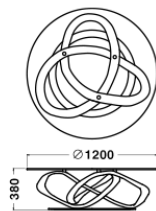

Base (Pewter)

Grey Pewter

Dimensions

φ1200×H390/75.0kg

Specification

Top : Glass
Legs : Wood
Base : Pewter

Warranty

1year

Base (Pewter)

Grey Pewter

Dimensions

φ1200 × H390/75.0kg

Specification

Top : Glass
Legs : Wood
Base : Pewter

Warranty

1year