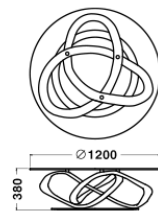

Base (Pewter)

Grey Pewter

Dimensions

φ1200×H390/75.0kg

Specification

Top : Glass
Legs : Wood
Base : Pewter

Warranty

1year

Base (Pewter)

Grey Pewter

Dimensions

φ1200 × H390/75.0kg

Specification

Top : Glass
Legs : Wood
Base : Pewter

Warranty

1year