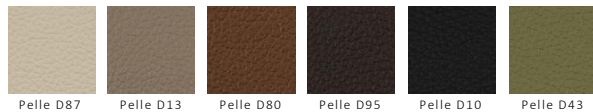

Body (Leather)

Legs (Wood)

Dimensions