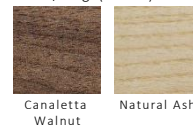

Back / Legs (Wood)