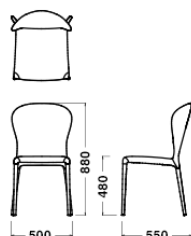

## Dimensions

W500 × D550 × H880  
/SH480/17.0kg

### Chair

#### Body (Fabric)