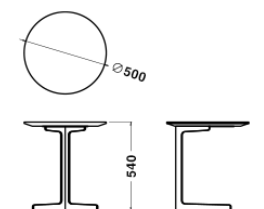

Dimensions

φ500 × H540/21.0kg

Specification

Top : MDF or Marble
Legs : Steel

Warranty

1year

Poliform POLIFORM - BABA

Designer: Roberto Barbieri

Glossy Saint
laurent

Glossy Painted
brown nickel

Dimensions

φ500 × H540/21.0kg

Specification

Top : MDF or Marble
Legs : Steel

Warranty

1year