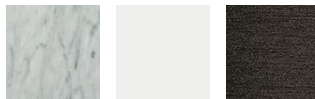

Coffee table
¥ 156,000 ~

※Prices are subject to change without prior notice. All prices exclude VAT.

Color & Material

Table

Top(MDF) / Legs(Steel)

Matt 49
Moka

Matt 78
Ferro

Matt 01
Bianco

Matt 91
Carbone

Top(Marble)

Legs(Steel)

Glossy Bianco
carrara

Matt lacquer
bianco

Glossy Painted
brown nickel

Top(Marble)

Legs(Steel)