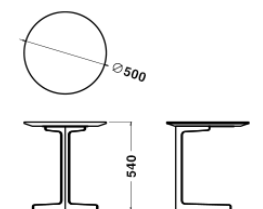

Glossy Saint
laurent

Glossy Painted
brown nickel

Dimensions

φ500 × H540/21.0kg

Specification

Top : MDF or Marble
Legs : Steel

Warranty

1year