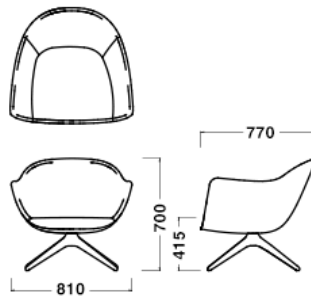

Dimensions

Chair 4-legs
W810×D770×H700/
SH415/20.0kg

Chair 4-legs swivel
W810×D770×H700/
SH415/26.0kg

Joker 4-legs swivel
W800×D800×H1085/
SH415/31.0kg

Specification

Body : Fabric or Leather
Legs : Wood or Aluminium

The "MAD LOUNGE CHAIR" gives a stable and comfortable sitting experience with the moderate slope of the back and wide seat. Just simply sitting on to the chair, one can feel being gentle enveloped. The leg shapes are available in two types, one which extends from the four corners of the seat, and the other that spreads out from the center of the seat to all the directions.

Dimensions

Chair 4-legs
W810 × D770 × H700/
SH415/20.0kg

Chair 4-legs swivel
W810 × D770 × H700/
SH415/26.0kg

Joker 4-legs swivel
W800 × D800 × H1085/
SH415/31.0kg

Specification

Body : Fabric or Leather
Legs : Wood or Aluminium