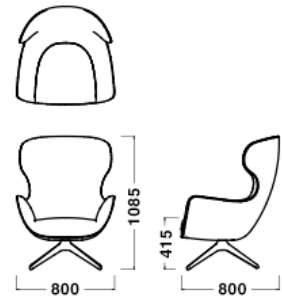

Dimensions

Chair 4-legs
W810×D770×H700/
SH415/20.0kg

Chair 4-legs swivel
W810×D770×H700/
SH415/26.0kg

Joker 4-legs swivel
W800×D800×H1085/
SH415/31.0kg

Specification

Body : Fabric or Leather
Legs : Wood or Aluminium

The "MAD LOUNGE CHAIR" gives a stable and comfortable sitting experience with the moderate slope of the back and wide seat. Just simply sitting on to the chair, one can feel being gentle enveloped. The leg shapes are available in two types, one which extends from the four corners of the seat, and the other that spreads out from the center of the seat to all the directions.

Chair 4-legs
(Fabric) ¥259,000
(Leather) ¥404,000

Chair 4-legs swivel
(Fabric) ¥323,000
(Leather) ¥468,000

Joker 4-legs swivel
(Fabric) ¥443,000
(Leather) ¥559,000

※Prices are subject to change without prior notice. All prices exclude VAT.

Dimensions

Chair 4-legs
W810 × D770 × H700/
SH415/20.0kg

Chair 4-legs swivel
W810 × D770 × H700/
SH415/26.0kg

Joker 4-legs swivel
W800 × D800 × H1085/
SH415/31.0kg

Specification

Body : Fabric or Leather
Legs : Wood or Aluminium