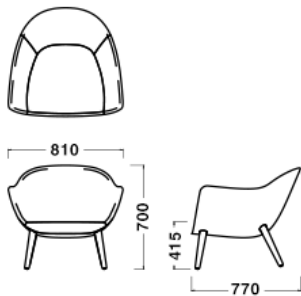

Dimensions

Chair 4-legs
W810×D770×H700/
SH415/20.0kg

Chair 4-legs swivel
W810×D770×H700/
SH415/26.0kg

Joker 4-legs swivel
W800×D800×H1085/
SH415/31.0kg

Specification

Body : Fabric or Leather
Legs : Wood or Aluminium

The "MAD LOUNGE CHAIR" gives a stable and comfortable sitting experience with the moderate slope of the back and wide seat. Just simply sitting on to the chair, one can feel being gentle enveloped. The leg shapes are available in two types, one which extends from the four corners of the seat, and the other that spreads out from the center of the seat to all the directions.

Chair 4-legs
(Fabric) ¥259,000
(Leather) ¥404,000

Chair 4-legs swivel
(Fabric) ¥323,000
(Leather) ¥468,000

Joker 4-legs swivel
(Fabric) ¥443,000
(Leather) ¥559,000

※Prices are subject to change without prior notice. All prices exclude VAT.

Dimensions

Chair 4-legs
W810 × D770 × H700/
SH415/20.0kg

Chair 4-legs swivel
W810 × D770 × H700/
SH415/26.0kg

Joker 4-legs swivel
W800 × D800 × H1085/
SH415/31.0kg

Specification

Body : Fabric or Leather
Legs : Wood or Aluminium