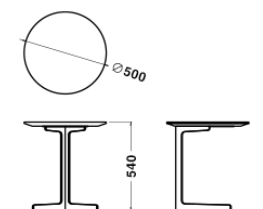

Glossy Saint
laurent

Glossy Painted
brown nickel

Dimensions

φ500 × H540/21.0kg

Specification

Top : MDF or Marble
Legs : Metal

Warranty

1year