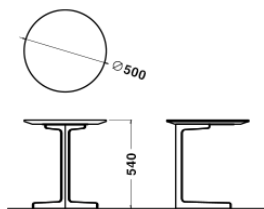

Dimensions

φ500 × H540/21.0kg

Specification

Top : MDF or Marble
Legs : Metal

Warranty

1year

Poliform POLIFORM - BABA

Designer: Roberto Barbieri

Glossy Saint
laurent

Glossy Painted
brown nickel

Dimensions

φ500 × H540/21.0kg

Specification

Top : MDF or Marble
Legs : Metal

Warranty

1year