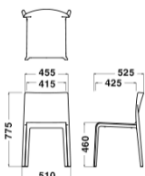

Dark Grey GA

Blue BL

Orange AR

Yellow GI

Red RO

Dimensions & Weight

Chair
W510 × D525 × H775/
SH460/4.5kg

Arm Chair
W600 × D525 × H775/
SH460/5.0kg

Chair: ¥38,000

Arm Chair: ¥42,000

Stool(SH600/SH765) : ¥45,000

※Prices are subject to change without prior notice. All prices exclude VAT.

Color & Material

Body (Polypropylene)

White BI

Black NE

Light Beige BE

Dark Grey GA

Blue BL

Orange AR

Yellow GI

Red RO

Dimensions & Weight

Chair
W510 × D525 × H775/
SH460/4.5kg

Arm Chair
W600 × D525 × H775/
SH460/5.0kg

Stool
W470 × D475 × H900/
SH660/4.6kg

Stool
W470 × D48 × H1000/
SH765/5.0kg

Specification

Body:
Polypropylene

Warranty

1 year