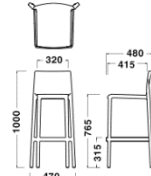

Dark Grey GA

Blue BL

Orange AR

Yellow GI

Red RO

Dimensions & Weight

Chair
W510 × D525 × H775/
SH460/4.5kg

Arm Chair
W600 × D525 × H775/
SH460/5.0kg

Chair: ¥38,000

Arm Chair: ¥42,000

Stool(SH600/SH765) : ¥45,000

※Prices are subject to change without prior notice. All prices exclude VAT.

Color & Material

Body (Polypropylene)

White BI

Black NE

Light Beige BE

Dark Grey GA

Blue BL

Orange AR

Yellow GI

Red RO

Dimensions & Weight

Chair
W510 × D525 × H775/
SH460/4.5kg

Arm Chair
W600 × D525 × H775/
SH460/5.0kg

Stool
W470 × D475 × H900/
SH660/4.6kg

Stool
W470 × D48 × H1000/
SH765/5.0kg

Specification

Body:
Polypropylene

Warranty

1 year