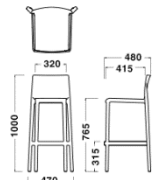

Dark Grey GA

Blue BL

Orange AR

Yellow GI

Red RO

Dimensions & Weight

Chair
W510 × D525 × H775/
SH460/4.5kg

Arm Chair
W600 × D525 × H775/
SH460/5.0kg

Stool
W470 × D475 × H900/
SH660/4.6kg

Stool
W470 × D48 × H1000/
SH765/5.0kg

Specification

Body:
Polypropylene

Warranty

1 year

Pedrali ■ VOLT

Designer:
CLAUDIO DONDOLI & MARCO POCCI

Light Beige BE

Dark Grey GA

Blue BL

Orange AR

Yellow GI

Red RO

Dimensions & Weight

Chair
W510 × D525 × H775/
SH460/4.5kg

Arm Chair
W600 × D525 × H775/
SH460/5.0kg

Stool
W470 × D475 × H900/
SH660/4.6kg

Stool
W470 × D48 × H1000/
SH765/5.0kg

Specification

Body:
Polypropylene

Warranty

1 year