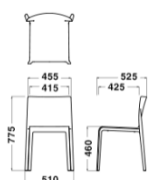

Dark Grey GA

Blue BL

Orange AR

Yellow GI

Red RO

Dimensions & Weight

Chair
W510 × D525 × H775/
SH460/4.5kg

Arm Chair
W600 × D525 × H775/
SH460/5.0kg

Stool
W470 × D475 × H900/
SH660/4.6kg

Stool
W470 × D48 × H1000/
SH765/5.0kg

Specification

Body:
Polypropylene

Warranty

1 year

Pedrali ■ VOLT

Designer:
CLAUDIO DONDOLI & MARCO POCCI

Light Beige BE

Dark Grey GA

Blue BL

Orange AR

Yellow GI

Red RO

Dimensions & Weight

Chair
W510 × D525 × H775/
SH460/4.5kg

Arm Chair
W600 × D525 × H775/
SH460/5.0kg

Stool
W470 × D475 × H900/
SH660/4.6kg

Stool
W470 × D48 × H1000/
SH765/5.0kg

Specification

Body:
Polypropylene

Warranty

1 year