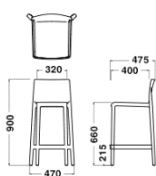

Dark Grey GA

Blue BL

Orange AR

Yellow GI

Red RO

Dimensions & Weight

Chair
W510 × D525 × H775/
SH460/4.5kg

Arm Chair
W600 × D525 × H775/
SH460/5.0kg

Chair: ¥38,000

Arm Chair: ¥42,000

Stool(SH600/SH765) : ¥45,000

※Prices are subject to change without prior notice. All prices exclude VAT.

Color & Material

Body (Polypropylene)

White BI

Black NE

Light Beige BE

Dark Grey GA

Blue BL

Orange AR

Yellow GI

Red RO

Dimensions & Weight

Chair
W510 × D525 × H775/
SH460/4.5kg

Arm Chair
W600 × D525 × H775/
SH460/5.0kg

Stool
W470 × D475 × H900/
SH660/4.6kg

Stool
W470 × D48 × H1000/
SH765/5.0kg

Specification

Body:
Polypropylene

Warranty

1 year