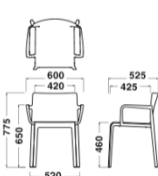

Dark Grey GA

Blue BL

Orange AR

Yellow GI

Red RO

Dimensions & Weight

Chair
W510 × D525 × H775/
SH460/4.5kg

Arm Chair
W600 × D525 × H775/
SH460/5.0kg

Chair: ¥38,000

Arm Chair: ¥42,000

Stool(SH600/SH765) : ¥45,000

※Prices are subject to change without prior notice. All prices exclude VAT.

Color & Material

Body (Polypropylene)

White BI

Black NE

Light Beige BE

Dark Grey GA

Blue BL

Orange AR

Yellow GI

Red RO

Dimensions & Weight

Chair
W510 × D525 × H775/
SH460/4.5kg

Arm Chair
W600 × D525 × H775/
SH460/5.0kg

Stool
W470 × D475 × H900/
SH660/4.6kg

Stool
W470 × D48 × H1000/
SH765/5.0kg

Specification

Body:
Polypropylene

Warranty

1 year