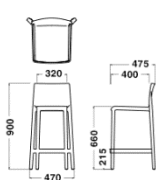

Dark Grey GA

Blue BL

Orange AR

Yellow GI

Red RO

Dimensions & Weight

Chair
W510 × D525 × H775/
SH460/4.5kg

Arm Chair
W600 × D525 × H775/
SH460/5.0kg

Stool
W470 × D475 × H900/
SH660/4.6kg

Stool
W470 × D48 × H1000/
SH765/5.0kg

Specification

Body:
Polypropylene

Warranty

1 year

Pedrali ■ VOLT

Designer:
CLAUDIO DONDOLI & MARCO POCCI

Light Beige BE

Dark Grey GA

Blue BL

Orange AR

Yellow GI

Red RO

Dimensions & Weight

Chair
W510 × D525 × H775/
SH460/4.5kg

Arm Chair
W600 × D525 × H775/
SH460/5.0kg

Stool
W470 × D475 × H900/
SH660/4.6kg

Stool
W470 × D48 × H1000/
SH765/5.0kg

Specification

Body:
Polypropylene

Warranty

1 year