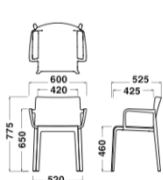

Dark Grey GA

Blue BL

Orange AR

Yellow GI

Red RO

Dimensions & Weight

Chair
W510 × D525 × H775/
SH460/4.5kg

Arm Chair
W600 × D525 × H775/
SH460/5.0kg

Stool
W470 × D475 × H900/
SH660/4.6kg

Stool
W470 × D48 × H1000/
SH765/5.0kg

Specification

Body:
Polypropylene

Warranty

1 year

Pedrali ■ VOLT

Designer:
CLAUDIO DONDOLI & MARCO POCCI

Light Beige BE

Dark Grey GA

Blue BL

Orange AR

Yellow GI

Red RO

Dimensions & Weight

Chair
W510 × D525 × H775/
SH460/4.5kg

Arm Chair
W600 × D525 × H775/
SH460/5.0kg

Stool
W470 × D475 × H900/
SH660/4.6kg

Stool
W470 × D48 × H1000/
SH765/5.0kg

Specification

Body:
Polypropylene

Warranty

1 year