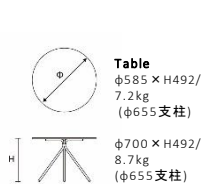

Chair
W550 × D535 × H770/
SH465/4.9kg

ArmChair
W585 × D630 × H720/
SH400/5.2kg

Stool
W495 × D465 × H860/
SH650/5.3kg

Stool
W505 × D485 × H960/
SH750/5.5kg

Specification

Body : Steel

Warranty

1 year

Folding Table: ¥111,000 ~ ¥119,000

Table: ¥96,000 ~ ¥103,000
※Round tableもあり

Table: φ585 ¥ 95,000
φ700 ¥ 98,000

※Prices are subject to change without prior notice. All prices exclude VAT.

Color & Material

Table
Body (Steel)

Dimensions & Weight

※全て下駄空間655mm

Specification

Body: Steel

Warranty

1year