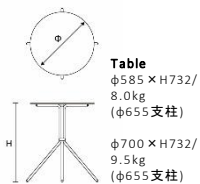

Chair
W550 × D535 × H770/
SH465/4.9kg

ArmChair
W585 × D630 × H720/
SH400/5.2kg

Stool
W495 × D465 × H860/
SH650/5.3kg

Stool
W505 × D485 × H960/
SH750/5.5kg

Specification

Body : Steel

Warranty

1 year

Folding Table: ¥111,000 ~ ¥119,000

Table: ¥96,000 ~ ¥103,000
※Round tableもあり

Table: φ585 ¥ 95,000
φ700 ¥ 98,000

※Prices are subject to change without prior notice. All prices exclude VAT.

Color & Material

Table
Body (Steel)

Dimensions & Weight

※全て下駄空間655mm

Specification

Body: Steel

Warranty

1year