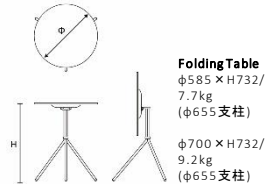

Folding Table: ¥111,000 ~ ¥119,000

Table: ¥96,000 ~ ¥103,000
※Round tableもあり

Table: φ585 ¥ 95,000
φ700 ¥ 98,000

※Prices are subject to change without prior notice. All prices exclude VAT.

Color & Material

Table
Body (Steel)

Dimensions & Weight

※全て下駄空間655mm

Specification

Body: Steel

Warranty

1year