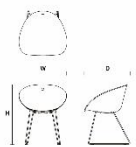

Chromed steel CR

White BI

Wood Type
Leg (Wood)

Bleached Ash FR

Black lacquered Oak AN

Dimensions & Weight

Chair/Circle Type
W595xD570xH745/
SH440/5.2kg

(※Bカラーのみ W580/6.2kg)

Chair/Wood Type
W595xD555xH760/
SH460/5.0kg

(※Bカラーのみ W580/6.0kg)

Stool/SH650
W480xD470xH870/
SH650/5.70kg

Stool/SH750
W520xD470xH970/
SH750/6.0kg

Specification

Body:
Polycarbonate or
Tecnopolimero

Legs:
Steel or Wood(Ash)