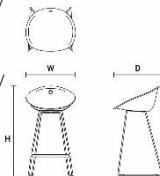

White BI

Black NE

Clear TR

Clear Grey FU

Clear Red RT

Clear Green VT

Clear Orange AT

Circle Type
Leg (Steel)

Chromed steel CR

White BI

Wood Type
Leg (Wood)

Bleached Ash FR

Black lacquered Oak AN

Dimensions & Weight

Chair/Circle Type
W595xD570xH745/
SH440/5.2kg

(※Bカラーのみ W580/6.2kg)

Chair/Wood Type
W595xD555xH760/
SH460/5.0kg

(※Bカラーのみ W580/6.0kg)

Stool/SH650
W480xD470xH870/
SH650/5.70kg

Stool/SH750
W520xD470xH970/
SH750/6.0kg

Specification

Body:
Polycarbonate or
Tecnopolimero

Legs:
Steel or Wood(Ash)