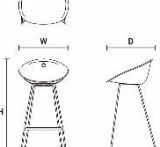

Bleached Ash FR

Black lacquered Oak AN

Dimensions & Weight

Chair/Circle Type
W595xD570xH745/
SH440/5.2kg

(※Bカラーのみ W580/6.2kg)

Chair/Wood Type
W595xD555xH760/
SH460/5.0kg

(※Bカラーのみ W580/6.0kg)

Stool/SH650
W480xD470xH870/
SH650/5.70kg

Stool/SH750
W520xD470xH970/
SH750/6.0kg

Specification

Body:
Polycarbonate or
Tecnopolimero

Legs:
Steel or Wood(Ash)

Warranty

1year

Pedrali ■ GLISS

Designer:
CLAUDIO DONDOLI MARCO POCCI

Chair/Wood Type
W595xD555xH760/
SH460/5.0kg

(※Bカラーのみ W580/6.0kg)

Stool/SH650
W480xD470xH870/
SH650/5.70kg

Stool/SH750
W520xD470xH970/
SH750/6.0kg

Specification

Body:
Polycarbonate or
Tecnopolimero

Legs:
Steel or Wood(Ash)