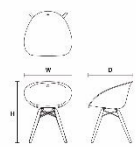

Chromed steel CR

White BI

Wood Type
Leg (Wood)

Bleached Ash FR

Black lacquered Oak AN

Dimensions & Weight

Chair/Circle Type
W595xD570xH745/
SH440/5.2kg

(※Bカラーのみ W580/6.2kg)

Chair/Wood Type
W595xD555xH760/
SH460/5.0kg

(※Bカラーのみ W580/6.0kg)

Stool/SH650
W480xD470xH870/
SH650/5.70kg

Stool/SH750
W520xD470xH970/
SH750/6.0kg

Specification

Body:
Polycarbonate or
Tecnopolimero

Legs:
Steel or Wood(Ash)