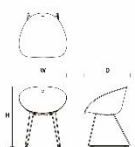

Clear Grey FU

Clear Red RT

Clear Green VT

Clear Orange AT

Circle Type
Leg (Steel)

Chromed steel CR

White BI

Wood Type
Leg (Wood)

Bleached Ash FR

Black lacquered Oak AN

Dimensions & Weight

Chair/Circle Type
W595xD570xH745/
SH440/5.2kg

(※Bカラーのみ W580/6.2kg)

Chair/Wood Type
W595xD555xH760/
SH460/5.0kg

(※Bカラーのみ W580/6.0kg)

Stool/SH650
W480xD470xH870/
SH650/5.70kg

Stool/SH750
W520xD470xH970/
SH750/6.0kg

Specification

Body:
Polycarbonate or
Tecnopolimero

Legs:
Steel or Wood(Ash)

Warranty

1year

Pedrali ■ GLISS

Designer:
CLAUDIO DONDOLI MARCO POCCI

Chair/Wood Type
W595xD555xH760/
SH460/5.0kg

(※Bカラーのみ W580/6.0kg)

Stool/SH650
W480xD470xH870/
SH650/5.70kg

Stool/SH750
W520xD470xH970/
SH750/6.0kg

Specification

Body:
Polycarbonate or
Tecnopolimero

Legs:
Steel or Wood(Ash)