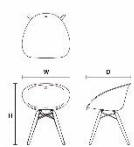

Bleached Ash FR

Black lacquered Oak AN

Dimensions & Weight

Chair/Circle Type
W595xD570xH745/
SH440/5.2kg

(※Bカラーのみ W580/6.2kg)

Chair/Wood Type
W595xD555xH760/
SH460/5.0kg

(※Bカラーのみ W580/6.0kg)

Stool/SH650
W480xD470xH870/
SH650/5.70kg

Stool/SH750
W520xD470xH970/
SH750/6.0kg

Specification

Body:
Polycarbonate or
Tecnopolimero

Legs:
Steel or Wood(Ash)

Warranty

1year

Pedrali ■ GLISS

Designer:
CLAUDIO DONDOLI MARCO POCCI

Chair/Wood Type
W595xD555xH760/
SH460/5.0kg

(※Bカラーのみ W580/6.0kg)

Stool/SH650
W480xD470xH870/
SH650/5.70kg

Stool/SH750
W520xD470xH970/
SH750/6.0kg

Specification

Body:
Polycarbonate or
Tecnopolimero

Legs:
Steel or Wood(Ash)