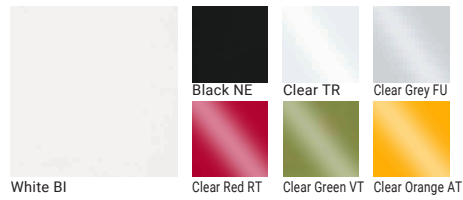

Pedrali • GLISS

Chair

Circle Type

Body (Polycarbonate)

Leg (Steel)

Wood Type

Body (Polycarbonate)

Leg (Wood)