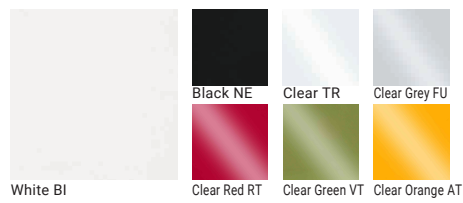

Pedrali • GLISS

Chair

Circle Type

Body (Polycarbonate)

Leg (Steel)

Wood Type

Body (Polycarbonate)

Leg (Wood)