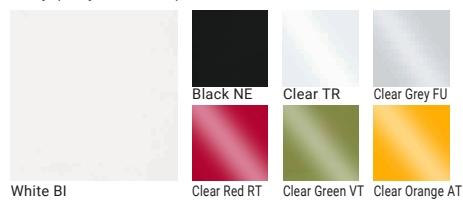

Leg (Wood)

Stool

Circle Type

Body (Polycarbonate)