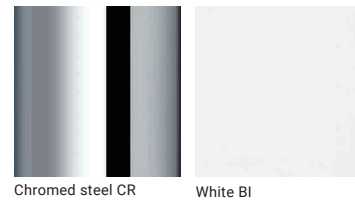

Pedrali • GLISS

Chair

Circle Type

Body (Polycarbonate)

Leg (Steel)

Wood Type

Body (Polycarbonate)

Leg (Wood)

Stool

Circle Type

Body (Polycarbonate)

Leg (Steel)