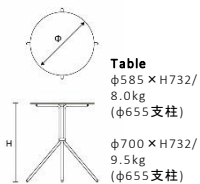

Chair
W550 × D535 × H770/
SH465/4.9kg

ArmChair
W585 × D630 × H720/
SH400/5.2kg

Stool
W495 × D465 × H860/
SH650/5.3kg

Stool
W505 × D485 × H960/
SH750/5.5kg

Specification

Body : Steel

Warranty

1year

Folding Table: ¥111,000 ~ ¥119,000

Table: ¥96,000 ~ ¥103,000
※Round tableもあり

Table: Ø585 ¥ 95,000
Ø700 ¥ 98,000

※Prices are subject to change without prior notice. All prices exclude VAT.

Color & Material

Table
Body (Steel)

Dimensions & Weight

※全て下駄空間655mm

Specification

Body: Steel

Warranty

1 year