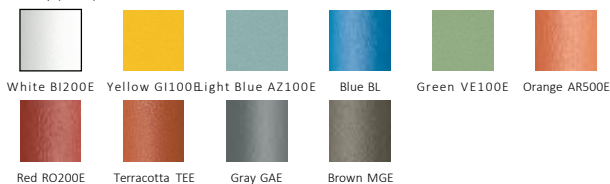

Color & Material

Table
Body (Steel)

Dimensions & Weight