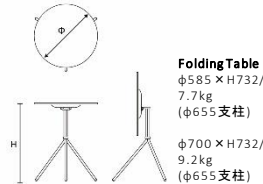

Folding Table: ¥111,000 ~ ¥119,000

Table: ¥96,000 ~ ¥103,000
※Round tableもあり

Table: Ø585 ¥ 95,000
Ø700 ¥ 98,000

※Prices are subject to change without prior notice. All prices exclude VAT.

Color & Material

Table
Body (Steel)

Dimensions & Weight

※全て下駄空間655mm

Specification

Body: Steel

Warranty

1 year