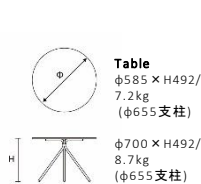

Chair
W550 × D535 × H770/
SH465/4.9kg

ArmChair
W585 × D630 × H720/
SH400/5.2kg

Stool
W495 × D465 × H860/
SH650/5.3kg

Stool
W505 × D485 × H960/
SH750/5.5kg

Specification

Body : Steel

Warranty

1year

Folding Table: ¥111,000 ~ ¥119,000

Table: ¥96,000 ~ ¥103,000
※Round tableもあり

Table: Ø585 ¥ 95,000
Ø700 ¥ 98,000

※Prices are subject to change without prior notice. All prices exclude VAT.

Color & Material

Table
Body (Steel)

Dimensions & Weight

※全て下駄空間655mm

Specification

Body: Steel

Warranty

1 year