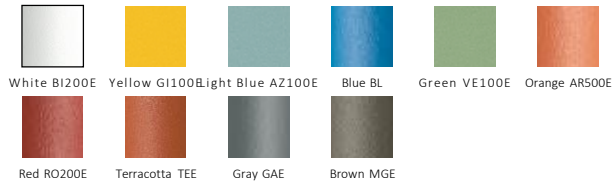

Color & Material

Table
Body (Steel)

Dimensions & Weight