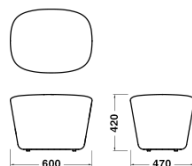

Lounge chair Log 365
W565xD545xH780/SH465/11.5kg

Lounge chair Log 366
W800xD770xH800/H400/13.3kg

Lounge chair Log 367
W600xD470xH420/5.7kg

Specification

Body:
Polyurethane,
Fabric

Warranty

1 year

Pedrali ■ LOG

Steelcuttrio G66

Steelcuttrio G62

※Color transfer may occur in some cases as well as varying degree of color fastness compared to other textiles. The shade and look of finished product may vary.

Dimensions & Weight

Lounge chair Log 365
W565xD545xH780/SH465/11.5kg

Lounge chair Log 366
W800xD770xH800/H400/13.3kg

Lounge chair Log 367
W600xD470xH420/5.7kg

Specification

Body:
Polyurethane,
Fabric

Warranty

1 year