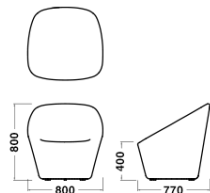

Lounge chair Log 365
W565xD545xH780/SH465/11.5kg

Lounge chair Log 366
W800xD770xH800/H400/13.3kg

Lounge chair Log 367
W600xD470xH420/5.7kg

Specification

Body:
Polyurethane,
Fabric

Warranty

1 year

Pedrali ■ LOG

Steelcuttrio G66

Steelcuttrio G62

※Color transfer may occur in some cases as well as varying degree of color fastness compared to other textiles. The shade and look of finished product may vary.

Dimensions & Weight

Lounge chair Log 365
W565xD545xH780/SH465/11.5kg

Lounge chair Log 366
W800xD770xH800/H400/13.3kg

Lounge chair Log 367
W600xD470xH420/5.7kg

Specification

Body:
Polyurethane,
Fabric

Warranty

1 year