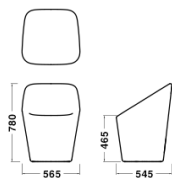

Lounge chair Log 365
W565xD545xH780/SH465/11.5kg

Lounge chair Log 366
W800xD770xH800/H400/13.3kg

Lounge chair Log 367
W600xD470xH420/5.7kg

Specification

Body:
Polyurethane,
Fabric

Warranty

1 year

Pedrali ■ LOG

Log 365: ¥191,000~

Log 366: ¥278,000~

Log 367: ¥145,000~

※Prices are subject to change without prior notice. All prices exclude VAT.

Color & Material

Lounge Chair
Body (Polypropylene)

Relate H111

Relate H112

Relate H113

Relate H114

Relate H115

Relate H117

Steelcuttrio G192

Steelcuttrio G67

Steelcuttrio G195

Steelcuttrio G196

Lounge chair Log 365
W565xD545xH780/SH465/11.5kg

Lounge chair Log 366
W800xD770xH800/H400/13.3kg

Lounge chair Log 367
W600xD470xH420/5.7kg

Specification

Body:
Polyurethane,
Fabric

Warranty

1 year