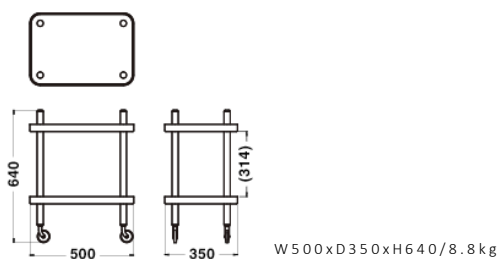

Dimensions

W500xD350xH640/8.8kg

Specification

Tray : Steel
Frame : Wood(Ash)

Warranty

1year

Normann Copenhagen BLOCK

Designer: SIMON LEGALD

White

Dark Grey

Black

Dimensions

Specification

Tray : Steel
Frame : Wood(Ash)

Warranty

1 year