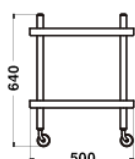

Dimensions

W500xD350xH640/8.8kg

Specification

Tray : Steel
Frame : Wood(Ash)

Warranty

1year

Normann Copenhagen BLOCK

Designer: SIMON LEGALD

White

Dark Grey

Black

Dimensions

Specification

Tray : Steel
Frame : Wood(Ash)

Warranty

1 year