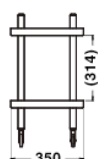

Dimensions

W500xD350xH640/8.8kg

Specification

Tray : Steel
Frame : Wood(Ash)

Warranty

1year

Normann Copenhagen BLOCK

Designer: SIMON LEGALD

White

Dark Grey

Black

Dimensions

Specification

Tray : Steel
Frame : Wood(Ash)

Warranty

1 year