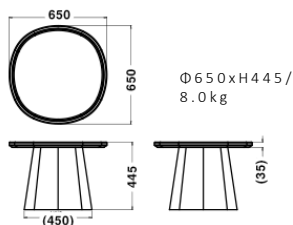

Dimensions

Specification

Body:
Stained Lacquered Pine

Warranty

1year

Normann Copenhagen® PINE

Designer: SIMON LEGALD

There is something both earthily Nordic and expressively avant-garde about Normann Copenhagen's collection of small tables that go by the name Pine. The tables are made from solid pine in a characterful and sculptural design. The choice of pinewood sets the tone for the design of the Pine tables. The tables gain a pleasing organic quality from the wood's distinctive grain, and the overlooked wood species is given new life in the playful form.

Dimensions

Specification

Body:
Stained Lacquered Pine

Warranty

1 year