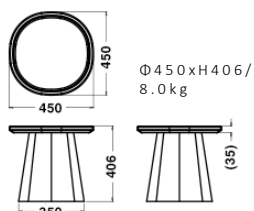

Dimensions

Specification

Body:
Stained Lacquered Pine

Warranty

1 year