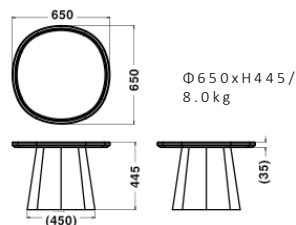

Dimensions

Specification

Body:
Stained Lacquered Pine

Warranty

1 year