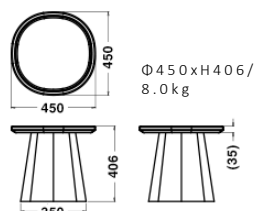

Dimensions

Specification

Body:
Stained Lacquered Pine

Warranty

1year