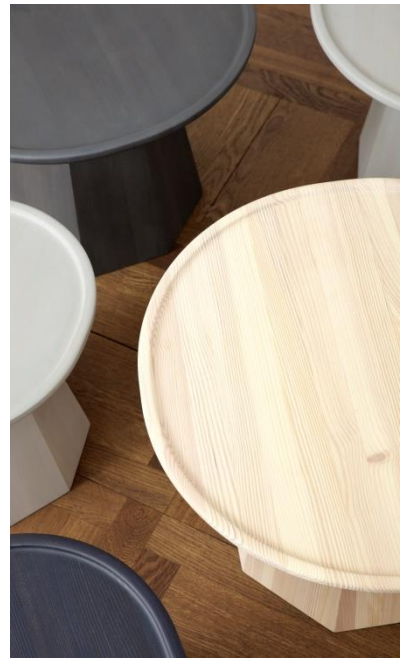

Dimensions

Specification

Body:
Stained Lacquered Pine

Warranty

1year

Normann Copenhagen® PINE

Designer: SIMON LEGALD

There is something both earthily Nordic and expressively avant-garde about Normann Copenhagen's collection of small tables that go by the name Pine. The tables are made from solid pine in a characterful and sculptural design. The choice of pinewood sets the tone for the design of the Pine tables. The tables gain a pleasing organic quality from the wood's distinctive grain, and the overlooked wood species is given new life in the playful form.