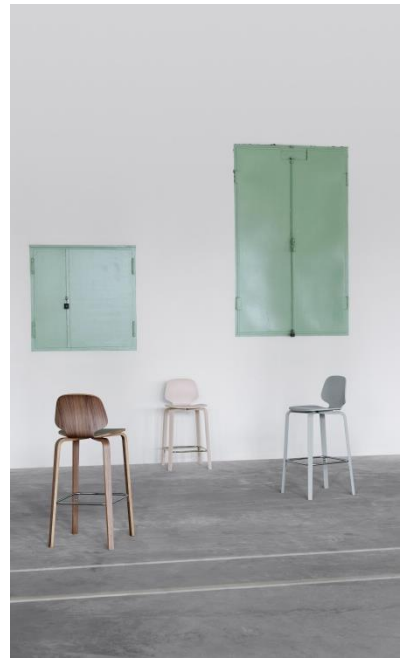

Normann Copenhagen • MY CHAIR

Designer: SIMON LEGALD

Effortless and timeless, Nicholai Wiig Hansen's My Chair from 2013 is just about as close as you get to a new classic: a minimal chair in molded veneer, that moves gently with your body. The rounded corners and curved waist counterbalance the stringent design of the chair and give it a warm and welcoming feel. My Chair is ideal for spaces that need a large number of seats, as the design can be multiplied without taking over the interior. Its stackable design gives flexibility, while the lounge chairs and barstool expand the opportunities to create coherent furnishings with the My Chair series. Winning Interior Innovation Award 2014 in Germany.