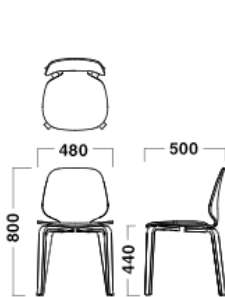

Chair ¥ 54,000 ~

Stool ¥ 78,000 ~

※表示価格は、メーカー希望小売価格(税抜)です。お買い上げの際には、別途消費税がかかります。

Dimensions

Chair
W480xD500xH800/
SH440/6.2-6.3kg

Lounge Chair
W580xD670xH720/
SH385/7.9-9.8kg

Stool
W455xD480xH925/
SH650/6.2-6.3kg

Effortless and timeless, Nicholai Wiig Hansen's My Chair from 2013 is just about as close as you get to a new classic: a minimal chair in molded veneer, that moves gently with your body. The rounded corners and curved waist counterbalance the stringent design of the chair and give it a warm and welcoming feel. My Chair is ideal for spaces that need a large number of seats, as the design can be multiplied without taking over the interior. Its stackable design gives flexibility, while the lounge chairs and barstool expand the opportunities to create coherent furnishings with the My Chair series. Winning Interior Innovation Award 2014 in Germany.

Chair ¥ 54,000~

Stool ¥ 78,000~

*Prices are subject to change without prior notice. All prices exclude VAT.

Dimensions

Chair
W480xD500xH800/
SH440/6.2-6.3kg

Lounge Chair
W580xD670xH720/
SH385/7.9-9.8kg

Stool
W455xD480xH925/
SH650/6.2-6.3kg