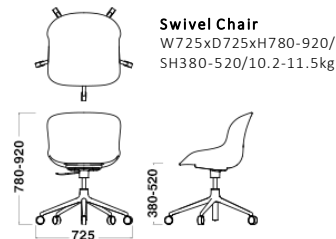

※Prices are subject to change without prior notice. All prices exclude VAT.

Dimensions

Specification

Chair / Stool / Swivel Chair
Body : Polypropylene
Legs : Steel or Aluminum

Full Upholstery
(Chair / Stool / Swivel Chair / Lounge Chair)
Body : Fabric or Leather, Polyurethane