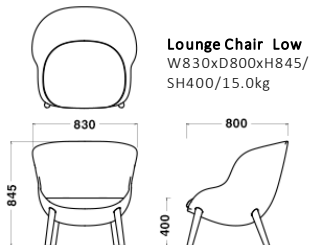

¥ 280,000 ~

¥ 325,000 ~

※表示価格は、メーカー希望小売価格(税抜)です。お買い上げの際には、別途消費税がかかります。

Dimensions

Chair
W540xD555xH840/
SH460/6.2-7.5kg

Swivel Chair
W725xD725xH780-920/
SH380-520/10.2-11.5kg

Stool
W465xD450xH840/
SH650/5.4-6.2kg

Lounge Chair Low
W830xD800xH845/
SH400/15.0kg

Lounge Chair High
W845xD835xH1075/
SH400/20.8kg

Specification

Chair / Stool / Swivel Chair
Body : Polypropylene
Legs : Steel or Aluminum

Full Upholstery
(Chair / Stool / Swivel Chair / Lounge Chair)
Body : Fabric or Leather, Polyurethane

※Prices are subject to change without prior notice. All prices exclude VAT.

Dimensions

Specification

Chair / Stool / Swivel Chair
Body : Polypropylene
Legs : Steel or Aluminum

Full Upholstery
(Chair / Stool / Swivel Chair / Lounge Chair)
Body : Fabric or Leather, Polyurethane