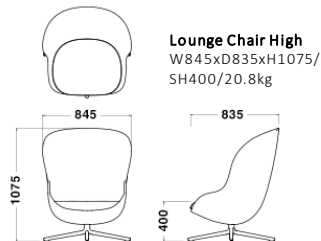

¥ 280,000 ~

¥ 325,000 ~

※表示価格は、メーカー希望小売価格(税抜)です。お買い上げの際には、別途消費税がかかります。

Dimensions

Chair
W540xD555xH840/
SH460/6.2-7.5kg

Swivel Chair
W725xD725xH780-920/
SH380-520/10.2-11.5kg

Stool
W465xD450xH840/
SH650/5.4-6.2kg

Lounge Chair Low
W830xD800xH845/
SH400/15.0kg

Lounge Chair High
W845xD835xH1075/
SH400/20.8kg

Specification

Chair / Stool / Swivel Chair
Body : Polypropylene
Legs : Steel or Aluminum

Full Upholstery
(Chair / Stool / Swivel Chair / Lounge Chair)
Body : Fabric or Leather, Polyurethane

※Prices are subject to change without prior notice. All prices exclude VAT.

Dimensions

Specification

Chair / Stool / Swivel Chair
Body : Polypropylene
Legs : Steel or Aluminum

Full Upholstery
(Chair / Stool / Swivel Chair / Lounge Chair)
Body : Fabric or Leather, Polyurethane