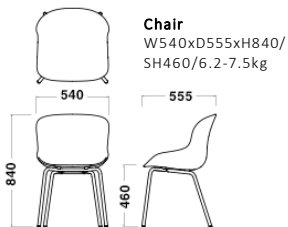

※Prices are subject to change without prior notice. All prices exclude VAT.

Dimensions

Specification

Chair / Stool / Swivel Chair
Body : Polypropylene
Legs : Steel or Aluminum

Full Upholstery
(Chair / Stool / Swivel Chair / Lounge Chair)
Body : Fabric or Leather, Polyurethane