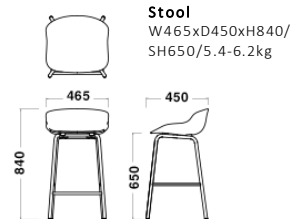

※Prices are subject to change without prior notice. All prices exclude VAT.

Dimensions

Specification

Chair / Stool / Swivel Chair
Body : Polypropylene
Legs : Steel or Aluminum

Full Upholstery
(Chair / Stool / Swivel Chair / Lounge Chair)
Body : Fabric or Leather, Polyurethane