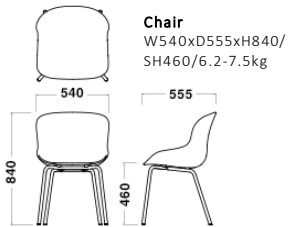

Stool
W465xD450xH840/
SH650/5.4-6.2kg

Lounge Chair Low
W830xD800xH845/
SH400/15.0kg

Lounge Chair High
W845xD835xH1075/
SH400/20.8kg

Specification

Chair / Stool / Swivel Chair
Body : Polypropylene
Legs : Steel or Aluminum

Stool
¥ 62,000~

Stool(Full Upholstery)
¥ 98,000~

Lounge Chair Low
¥ 320,000~

Lounge Chair High
¥ 358,000~

※Prices are subject to change without prior notice. All prices exclude VAT.

Dimensions

Chair
W540xD555xH840/
SH460/6.2-7.5kg

Swivel Chair
W725xD725xH780-920/
SH380-520/10.2-11.5kg

Stool
W465xD450xH840/
SH650/5.4-6.2kg

Lounge Chair Low
W830xD800xH845/
SH400/15.0kg

Lounge Chair High
W845xD835xH1075/
SH400/20.8kg

Specification

Chair / Stool / Swivel Chair
Body : Polypropylene
Legs : Steel or Aluminum