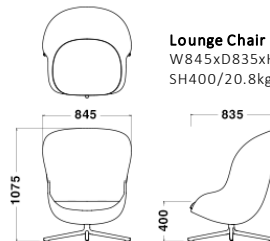

Stool
W465xD450xH840/
SH650/5.4-6.2kg

Lounge Chair Low
W830xD800xH845/
SH400/15.0kg

Lounge Chair High
W845xD835xH1075/
SH400/20.8kg

Specification

Chair / Stool / Swivel Chair
Body : Polypropylene
Legs : Steel or Aluminum

Stool
¥ 62,000~

Stool(Full Upholstery)
¥ 98,000~

Lounge Chair Low
¥ 320,000~

Lounge Chair High
¥ 358,000~

※Prices are subject to change without prior notice. All prices exclude VAT.

Dimensions

Chair
W540xD555xH840/
SH460/6.2-7.5kg

Swivel Chair
W725xD725xH780-920/
SH380-520/10.2-11.5kg

Stool
W465xD450xH840/
SH650/5.4-6.2kg

Lounge Chair Low
W830xD800xH845/
SH400/15.0kg

Lounge Chair High
W845xD835xH1075/
SH400/20.8kg

Specification

Chair / Stool / Swivel Chair
Body : Polypropylene
Legs : Steel or Aluminum