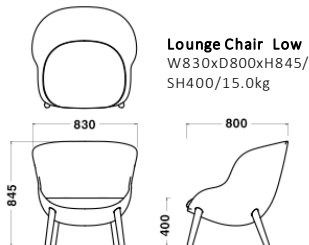

Stool
W465xD450xH840/
SH650/5.4-6.2kg

Lounge Chair Low
W830xD800xH845/
SH400/15.0kg

Lounge Chair High
W845xD835xH1075/
SH400/20.8kg

Specification

Chair / Stool / Swivel Chair
Body : Polypropylene
Legs : Steel or Aluminum

Stool
¥ 62,000~

Stool(Full Upholstery)
¥ 98,000~

Lounge Chair Low
¥ 320,000~

Lounge Chair High
¥ 358,000~

※Prices are subject to change without prior notice. All prices exclude VAT.

Dimensions

Chair
W540xD555xH840/
SH460/6.2-7.5kg

Swivel Chair
W725xD725xH780-920/
SH380-520/10.2-11.5kg

Stool
W465xD450xH840/
SH650/5.4-6.2kg

Lounge Chair Low
W830xD800xH845/
SH400/15.0kg

Lounge Chair High
W845xD835xH1075/
SH400/20.8kg

Specification

Chair / Stool / Swivel Chair
Body : Polypropylene
Legs : Steel or Aluminum