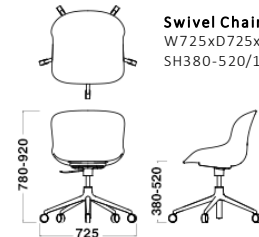

Stool
¥ 62,000~

Stool(Full Upholstery)
¥ 98,000~

Lounge Chair Low
¥ 320,000~

Lounge Chair High
¥ 358,000~

※Prices are subject to change without prior notice. All prices exclude VAT.

Dimensions

Chair
W540xD555xH840/
SH460/6.2-7.5kg

Swivel Chair
W725xD725xH780-920/
SH380-520/10.2-11.5kg

Stool
W465xD450xH840/
SH650/5.4-6.2kg

Lounge Chair Low
W830xD800xH845/
SH400/15.0kg

Lounge Chair High
W845xD835xH1075/
SH400/20.8kg

Specification

Chair / Stool / Swivel Chair
Body : Polypropylene
Legs : Steel or Aluminum