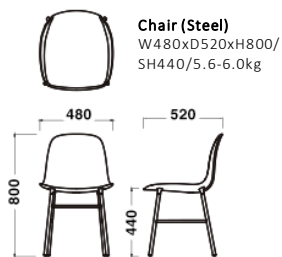

Arm Chair (Steel)
W560xD520xH800/
SH440/5.30-8.0kg

Stool (Steel)
W425xD425xH770/
SH650/4.2-4.5kg

Chair (Wood)
W480xD520xH800/
SH440/4.0-4.7kg

Arm Chair (Wood)
W580xD520xH800/
SH440/5.3-5.5kg

Stool (Wood)
W430xD425xH770/
SH650/3.4-3.7kg

Arm Chair Wood
¥ 57,000 ~

Seat Cushion
¥ 10,000
W460 × D390

Stool/ Brass
¥ 63,000 ~

Chair Wood
¥ 52,000 ~

※Prices are subject to change without prior notice. All prices exclude VAT.

Dimensions

Chair (Steel)
W480xD520xH800/
SH440/5.6-6.0kg