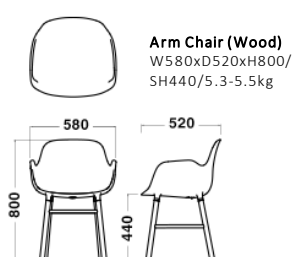

Arm Chair (Steel)
W560xD520xH800/
SH440/5.30-8.0kg

Stool (Steel)
W425xD425xH770/
SH650/4.2-4.5kg

Chair (Wood)
W480xD520xH800/
SH440/4.0-4.7kg

Arm Chair (Wood)
W580xD520xH800/
SH440/5.3-5.5kg

Stool (Wood)
W430xD425xH770/
SH650/3.4-3.7kg

Arm Chair Wood
¥ 57,000 ~

Seat Cushion
¥ 10,000
W460 × D390

Stool/ Brass
¥ 63,000 ~

Chair Wood
¥ 52,000 ~

※Prices are subject to change without prior notice. All prices exclude VAT.

Dimensions

Chair (Steel)
W480xD520xH800/
SH440/5.6-6.0kg