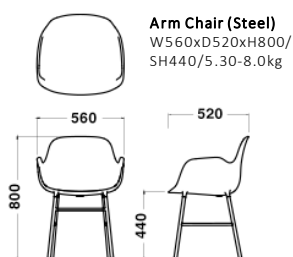

Arm Chair (Steel)
W560xD520xH800/
SH440/5.30-8.0kg

Stool (Steel)
W425xD425xH770/
SH650/4.2-4.5kg

Chair (Wood)
W480xD520xH800/
SH440/4.0-4.7kg

Arm Chair (Wood)
W580xD520xH800/
SH440/5.3-5.5kg

Stool (Wood)
W430xD425xH770/
SH650/3.4-3.7kg

Arm Chair Wood
¥ 57,000 ~

Seat Cushion
¥ 10,000
W460 × D390

Stool/ Brass
¥ 63,000 ~

Chair Wood
¥ 52,000 ~

※Prices are subject to change without prior notice. All prices exclude VAT.

Dimensions

Chair (Steel)
W480xD520xH800/
SH440/5.6-6.0kg