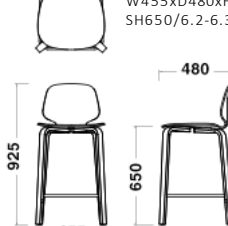

Natural
Walnut

Stool Body

Natural
Birch

Natural
Walnut

Dimensions

Chair
W480xD500xH800/
SH440/6.2-6.3kg

Lounge Chair
W580xD670xH720/
SH385/7.9-9.8kg

Stool
W455xD480xH925/
SH650/6.2-6.3kg