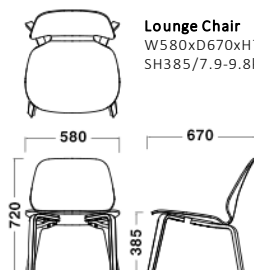

Natural
Walnut

Stool Body

Natural
Birch

Natural
Walnut

Dimensions

Chair
W480xD500xH800/
SH440/6.2-6.3kg

Lounge Chair
W580xD670xH720/
SH385/7.9-9.8kg

Stool
W455xD480xH925/
SH650/6.2-6.3kg