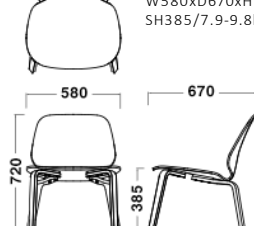

Natural
Walnut

Stool Body

Natural
Birch

Natural
Walnut

Dimensions

Chair
W480xD500xH800/
SH440/6.2-6.3kg

Lounge Chair
W580xD670xH720/
SH385/7.9-9.8kg

Stool
W455xD480xH925/
SH650/6.2-6.3kg