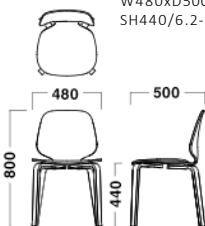

Natural
Walnut

Stool Body

Natural
Birch

Natural
Walnut

Dimensions

Chair
W480xD500xH800/
SH440/6.2-6.3kg

Lounge Chair
W580xD670xH720/
SH385/7.9-9.8kg

Stool
W455xD480xH925/
SH650/6.2-6.3kg