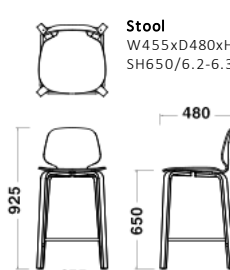

Natural
Walnut

Stool Body

Natural
Birch

Natural
Walnut

Dimensions

Chair
W480xD500xH800/
SH440/6.2-6.3kg

Lounge Chair
W580xD670xH720/
SH385/7.9-9.8kg

Stool
W455xD480xH925/
SH650/6.2-6.3kg