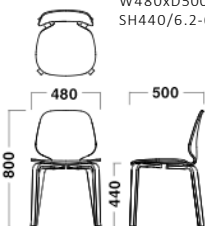

Natural
Walnut

Stool Body

Natural
Birch

Natural
Walnut

Dimensions

Chair
W480xD500xH800/
SH440/6.2-6.3kg

Lounge Chair
W580xD670xH720/
SH385/7.9-9.8kg

Stool
W455xD480xH925/
SH650/6.2-6.3kg