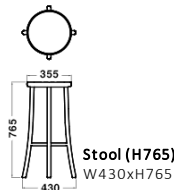

### Chair/Stool

Body

Natural(Ash)

Black(Ash)

Red(Ash)

Yellow(Ash)

Neon Blue(Ash)

## Dimensions

## Dimensions

Chair (SH465)  
W420xD435xH780/  
SH465

Stool (H765)  
W430xH765

Stool (H655)  
W430xH655

Stool (H435)  
W430xH435