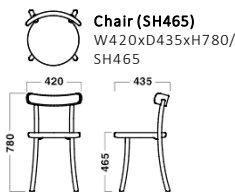

### Chair/Stool

Body

Natural(Ash)

Black(Ash)

Red(Ash)

Yellow(Ash)

Neon Blue(Ash)

## Dimensions

## Dimensions

Chair (SH465)  
W420xD435xH780/  
SH465

Stool (H765)  
W430xH765

Stool (H655)  
W430xH655

Stool (H435)  
W430xH435