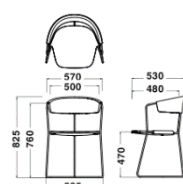

## Dimensions

**Horizontal Back**  
W670xD670xH825  
/SH470mm

**Sled Base**  
W585xD530xH825  
/SH470mm

**Stool**  
W440xD510xH785mm