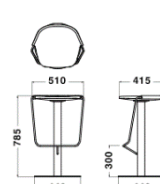

## Dimensions

**Horizontal Back**  
W670xD670xH825  
/SH470mm

**Sled Base**  
W585xD530xH825  
/SH470mm

**Stool**  
W440xD510xH785mm