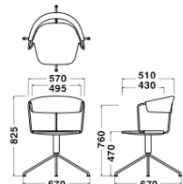

## Dimensions

**Horizontal Back**  
W670xD670xH825  
/SH470mm

**Sled Base**  
W585xD530xH825  
/SH470mm

**Stool**  
W440xD510xH785mm