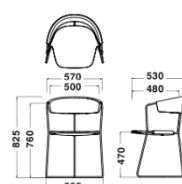

## Dimensions

**Horizontal Back**  
W670xD670xH825  
/SH470mm

**Sled Base**  
W585xD530xH825  
/SH470mm

**Stool**  
W440xD510xH785mm