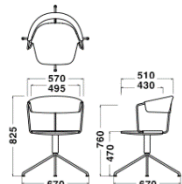

## Dimensions

**Horizontal Back**  
W670xD670xH825  
/SH470mm

**Sled Base**  
W585xD530xH825  
/SH470mm

**Stool**  
W440xD510xH785mm

Chair(Sled Base) ¥209,000    Chair(Horizontal Back) ¥241,000

Stool ¥161,000

※Prices are subject to change without prior notice. All prices exclude VAT.