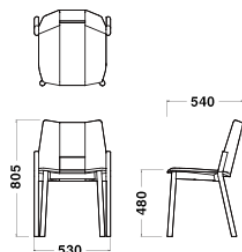

## Dimensions

W530xD540xH805/SH480

¥ 155,000

¥ 116,000

STACKABLE ON DOLLY 10  
W500xD910xH1635  
¥ 210,000

※Prices are subject to change without prior notice. All prices exclude VAT.