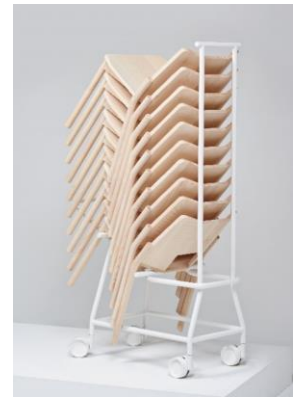

STACKABLE ON DOLLY 10
W500xD910xH1635
¥ 210,000

※Prices are subject to change without prior notice. All prices exclude VAT.