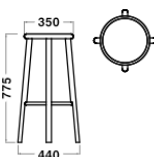

Stool

W440xH775mm
(Φ350)

Stool

W425xH675mm
(Φ350)

Stool

W430xH450mm
(Φ350)

Specification

Chair
Body: Wood(Ash)
Seat: Leather

RAL 7004

Dimensions

Chair

W570xD495xH735/
SH475mm

Stool

W440xH775mm
(Φ350)

Stool

W425xH675mm
(Φ350)

Stool

W430xH450mm
(Φ350)

Specification

Chair
Body: Wood(Ash)
Seat: Leather

Stool
Seat·Leg: Wood(Ash)
Foot: Steel

Warranty

1 year