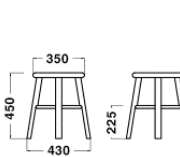

Stool

W440xH775mm
(Φ350)

Stool

W425xH675mm
(Φ350)

Stool

W430xH450mm
(Φ350)

Specification

Chair
Body: Wood(Ash)
Seat: Leather

RAL 7004

Dimensions

Chair

W570xD495xH735/
SH475mm

Stool

W440xH775mm
(Φ350)

Stool

W425xH675mm
(Φ350)

Stool

W430xH450mm
(Φ350)

Specification

Chair
Body: Wood(Ash)
Seat: Leather

Stool
Seat·Leg: Wood(Ash)
Foot: Steel

Warranty

1 year