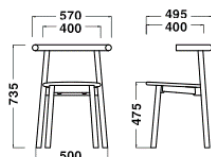

Footring (Steel)

RAL 3009

RAL 9003

RAL 5004

RAL 7004

Dimensions

Chair

W570xD495xH735/
SH475mm

Stool

W440xH775mm
(Φ350)

Stool

W425xH675mm
(Φ350)

Stool

W430xH450mm
(Φ350)

Specification

Chair
Body: Wood(Ash)
Seat: Leather

RAL 7004

Dimensions

Chair

W570xD495xH735/
SH475mm

Stool

W440xH775mm
(Φ350)

Stool

W425xH675mm
(Φ350)