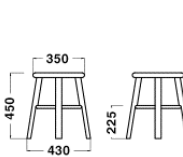

Footring (Steel)

RAL 3009

RAL 9003

RAL 5004

RAL 7004

Dimensions

Chair

W570xD495xH735/
SH475mm

Stool

W440xH775mm
(Φ350)

Stool

W425xH675mm
(Φ350)

Stool

W430xH450mm
(Φ350)

Specification

Chair
Body: Wood(Ash)
Seat: Leather