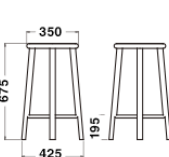

Footring (Steel)

RAL 3009

RAL 9003

RAL 5004

RAL 7004

Dimensions

Chair

W570xD495xH735/
SH475mm

Stool

W440xH775mm
(Φ350)

Stool

W425xH675mm
(Φ350)

Stool

W430xH450mm
(Φ350)

Specification

Chair
Body: Wood(Ash)
Seat: Leather