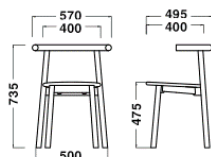

Stool

W440xH775mm
(Φ350)

Stool

W425xH675mm
(Φ350)

Stool

W430xH450mm
(Φ350)

Specification

Chair
Body: Wood(Ash)
Seat: Leather

RAL 7004

Dimensions

Chair

W570xD495xH735/
SH475mm

Stool

W440xH775mm
(Φ350)

Stool

W425xH675mm
(Φ350)