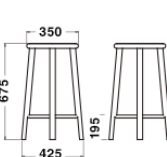

Stool

W440xH775mm
(Φ350)

Stool

W425xH675mm
(Φ350)

Stool

W430xH450mm
(Φ350)

Specification

Chair
Body: Wood(Ash)
Seat: Leather

RAL 7004

Dimensions

Chair

W570xD495xH735/
SH475mm

Stool

W440xH775mm
(Φ350)

Stool

W425xH675mm
(Φ350)

Stool

W430xH450mm
(Φ350)

Specification

Chair
Body: Wood(Ash)
Seat: Leather

Stool
Seat·Leg: Wood(Ash)
Foot: Steel

Warranty

1 year