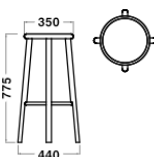

Footring (Steel)

RAL 3009

RAL 9003

RAL 5004

RAL 7004

Dimensions

Chair

W570xD495xH735/
SH475mm

Stool

W440xH775mm
(Φ350)

Stool

W425xH675mm
(Φ350)

Stool

W430xH450mm
(Φ350)

Specification

Chair
Body: Wood(Ash)
Seat: Leather