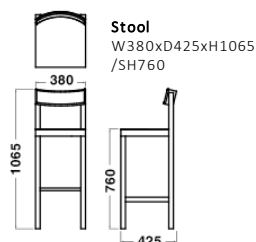

Dimensions

Specification

Chair/Stool
Body : Wood(Beech)

Chair/Stool (Upholstery)
Body : Wood(Oak)
Seat : Leather

Warranty

1 year