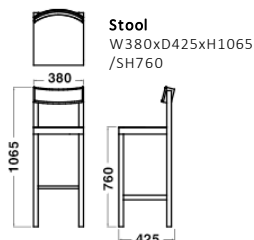

Dimensions

Specification

Chair/Stool
Body : Wood(Beech)

Chair/Stool (Upholstery)
Body : Wood(Oak)
Seat : Leather

Warranty

1 year