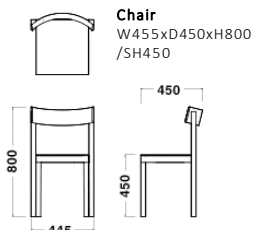

Dimensions

Specification

Chair/Stool
Body : Wood(Beech)

Chair/Stool (Upholstery)
Body : Wood(Oak)
Seat : Leather

Warranty

1 year