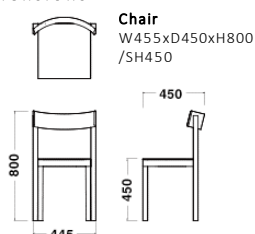

Dimensions

Specification

Chair/Stool
Body : Wood(Beech)

Chair/Stool (Upholstery)
Body : Wood(Oak)
Seat : Leather

Warranty

1 year