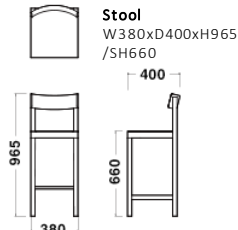

Dimensions

Specification

Chair/Stool
Body : Wood(Beech)

Chair/Stool (Upholstery)
Body : Wood(Oak)
Seat : Leather

Warranty

1 year