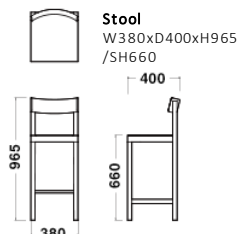

Dimensions

Specification

Chair/Stool
Body : Wood(Beech)

Chair/Stool (Upholstery)
Body : Wood(Oak)
Seat : Leather

Warranty

1 year