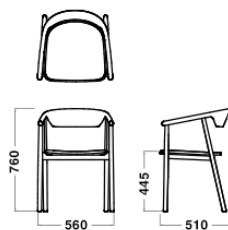

## Dimensions

Chair (SH445)/  
Chair with cushion  
W560xD510xH760/SH445