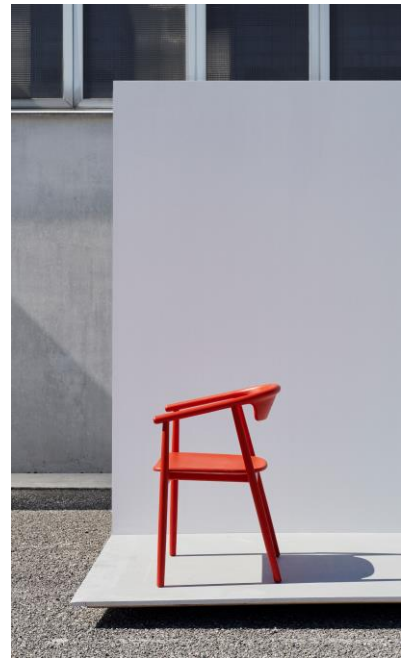

MATTIAZZI • LEVA

MATTIAZZI ITALY Designer : FOSTER + PARTNERS

LEVA is the first timber chair designed by Foster + Partners.

Inspired by the efficiency of the form and materiality of an oar, LEVA is designed ergonomically: its steam-bent arms, made of a single piece of machined timber, are slightly inclined, widening in the middle to form a comfortable, supportive backrest.

LEVA's seemingly simple shape is the result of complex surfacing that optimises the chair for mass production.

The sparing use of material is rooted in the idea of sustainability – to do more with less.

LEVA relies on Mattiuzzi's craftsmanship and sophisticated machinery to manufacture a wood chair that is quiet in numbers.

※Prices are subject to change without prior notice. All prices exclude VAT.

Color & Material

Chair

Body

Leather

Fabric

※Color transfer may occur in some cases as well as varying degree of color fastness compared to other textiles. The shade and look of finished product may vary.

Dimensions

Specification

Body : Wood

Seat : Leather or
Fabric

Warranty

1year