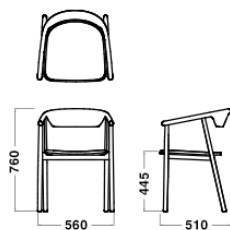

## Dimensions

Chair (SH445)/  
Chair with cushion  
W560xD510xH760/SH445

### Leather

Pure Nature  
20805

Black  
20296