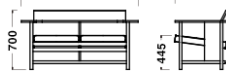

Dimensions

Bench 1seater (SH445)
W840xD655xH700/SH445

Bench 1seater (SH390)
W840xD655xH700/SH390

Bench 2seater (SH445)
W1400xD655xH700/SH445

Bench 2seater (SH390)
W1400xD655xH700/SH390

Specification

Body : Wood,
Leather