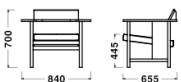

Dimensions

Bench 1seater (SH445)
W840xD655xH700/SH445

Bench 1seater (SH390)
W840xD655xH700/SH390

Bench 2seater (SH445)
W1400xD655xH700/SH445

Bench 2seater (SH390)
W1400xD655xH700/SH390

Specification

Body : Wood,
Leather