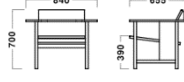

Dimensions

Bench 1seater (SH445)
W840xD655xH700/SH445

Bench 1seater (SH390)
W840xD655xH700/SH390

Bench 2seater (SH445)
W1400xD655xH700/SH445

Bench 2seater (SH390)
W1400xD655xH700/SH390

Specification

Body : Wood,
Leather