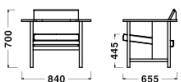

Dimensions

Bench 1seater (SH445)
W840xD655xH700/SH445

Bench 1seater (SH390)
W840xD655xH700/SH390

Bench 2seater (SH445)
W1400xD655xH700/SH445

Bench 2seater (SH390)
W1400xD655xH700/SH390

Specification

Body : Wood,
Leather

MARRONE

※Color transfer may occur in some cases as well as varying degree of color fastness compared to other textiles. The shade and look of finished product may vary.

Dimensions

Bench 1seater (SH445)
W840xD655xH700/SH445