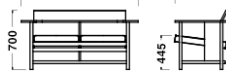

Bench 2seater (SH445)
W1400xD655xH700/SH445