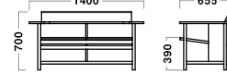

Bench 2seater (SH390)
W1400xD655xH700/SH390

Specification

Body : Wood,
Leather

Warranty

1 year