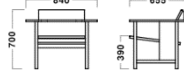

MARRONE

※Color transfer may occur in some cases as well as varying degree of color fastness compared to other textiles. The shade and look of finished product may vary.

Dimensions

Bench 1seater (SH445)
W840xD655xH700/SH445