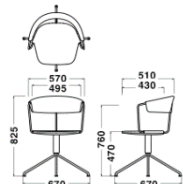

Dimensions

Horizontal Back
W670xD670xH825
/SH470mm

Sled Base
W585xD530xH825
/SH470mm

Stool
W440xD510xH785mm

Specification

Back・Seat : Wood(Ash)
Frame・Leg : Metal

Warranty

1year

Chair(Sled Base) ¥144,000 Chair(Horizontal Back) ¥179,500

Stool ¥116,000

※Prices are subject to change without prior notice. All prices exclude VAT.

Color & Material

Backrest Seat (Wood)

Natural(Ash)

Black(Ash)

Frame Leg(Metal)

Black

Dimensions

Horizontal Back
W670xD670xH825
/SH470mm

Sled Base
W585xD530xH825
/SH470mm

Stool
W440xD510xH785mm

Specification

Back・Seat : Wood(Ash)
Frame・Leg : Metal