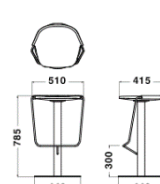

Dimensions

Horizontal Back
W670xD670xH825
/SH470mm

Sled Base
W585xD530xH825
/SH470mm

Stool
W440xD510xH785mm

Specification

Back・Seat : Wood(Ash)
Frame・Leg : Metal

Warranty

1year

Frame Leg(Metal)

Black

Dimensions

Horizontal Back
W670xD670xH825
/SH470mm

Sled Base
W585xD530xH825
/SH470mm

Stool
W440xD510xH785mm

Specification

Back・Seat : Wood(Ash)
Frame・Leg : Metal