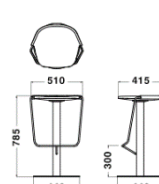

Dimensions

Horizontal Back
W670xD670xH825
/SH470mm

Sled Base
W585xD530xH825
/SH470mm

Stool
W440xD510xH785mm

Specification

Back・Seat : Wood(Ash)
Frame・Leg : Metal

Warranty

1year

Frame Leg(Metal)

Black

Dimensions

Horizontal Back
W670xD670xH825
/SH470mm

Sled Base
W585xD530xH825
/SH470mm

Stool
W440xD510xH785mm

Specification

Back・Seat : Wood(Ash)
Frame・Leg : Metal