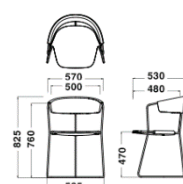

Dimensions

Horizontal Back
W670xD670xH825
/SH470mm

Sled Base
W585xD530xH825
/SH470mm

Stool
W440xD510xH785mm

Specification

Back・Seat : Wood(Ash)
Frame・Leg : Metal

Warranty

1year

Frame Leg(Metal)

Black

Dimensions

Horizontal Back
W670xD670xH825
/SH470mm

Sled Base
W585xD530xH825
/SH470mm

Stool
W440xD510xH785mm

Specification

Back・Seat : Wood(Ash)
Frame・Leg : Metal