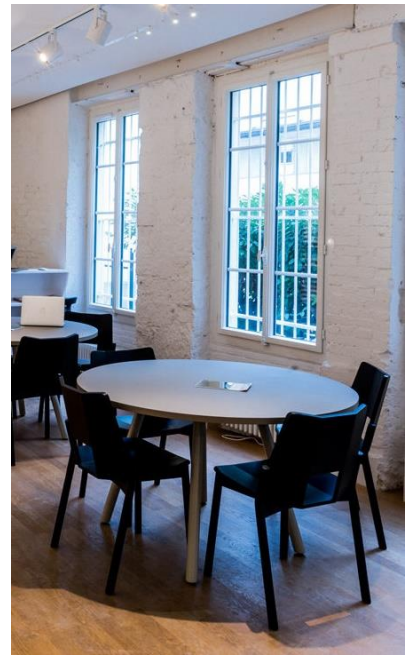

MATTIAZZI
ITALY

TRONCO

Designer:
SAM HECHT & KIM COLIN

TRONCO APPEARS TO BE A VERY BASIC CHAIR, ITS SEAT FORMED FROM PLANKS OF WOOD JOINED TOGETHER AND MOUNTED ON ROUND DOWELS. TRONCO HAS SURPRISINGLY NATURAL COMFORT AND WORKS WELL IN MULTIPLES, NOT JUST ALONE. ITS FORM IS MODEST ENOUGH SO THAT IT TAKES ON THE APPEARANCE OF 'TEXTURE' WHEN SHOWN IN NUMBERS. WE ACCOMPANY THE TRONCO CHAIR WITH A TABLE, SIMILARLY MADE AND CHAMFERED AT THE EDGES SO THAT IT CAN JOIN EASILY WITH OTHERS.

¥ 130,000

¥ 86,000

STACKABLE ON DOLLY 10
W500xD910xH1635

※Prices are subject to change without prior notice. All prices exclude VAT.

Color & Material

Chair
Body

Natural
(Ash)

Black
(Ash)

White
(Ash)

Walnut
Stained
(Ash)

Chestnut
Stained
(Ash)

Red
(Ash)

Green
(Ash)

Fabric

EBONY

WALNUT

MOON

CHILI

PALM

Dolly
Body

Black
(Metal)

※ Color transfer may occur in some cases as well as varying degree of color fastness compared to other textiles. The shade and look of finished product may vary.

Dimensions

W530xD540xH805/SH480

Specification

Chair

Body : Wood
Seat : Fabric

Dolly

Body : Metal

Warranty

1 year