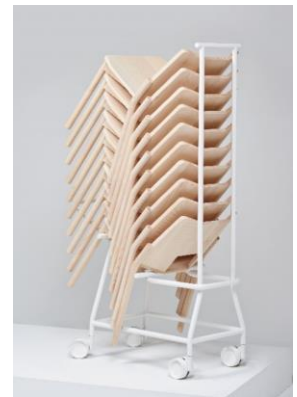

STACKABLE ON DOLLY 10
W500xD910xH1635

※Prices are subject to change without prior notice. All prices exclude VAT.

Color & Material

Chair
Body

Natural
(Ash)

Black
(Ash)

White
(Ash)

Walnut
Stained
(Ash)

Chestnut
Stained
(Ash)

Red
(Ash)

Green
(Ash)

Fabric

EBONY

WALNUT

MOON

CHILI

PALM

Dolly
Body

Black
(Metal)

※ Color transfer may occur in some cases as well as varying degree of color fastness compared to other textiles. The shade and look of finished product may vary.