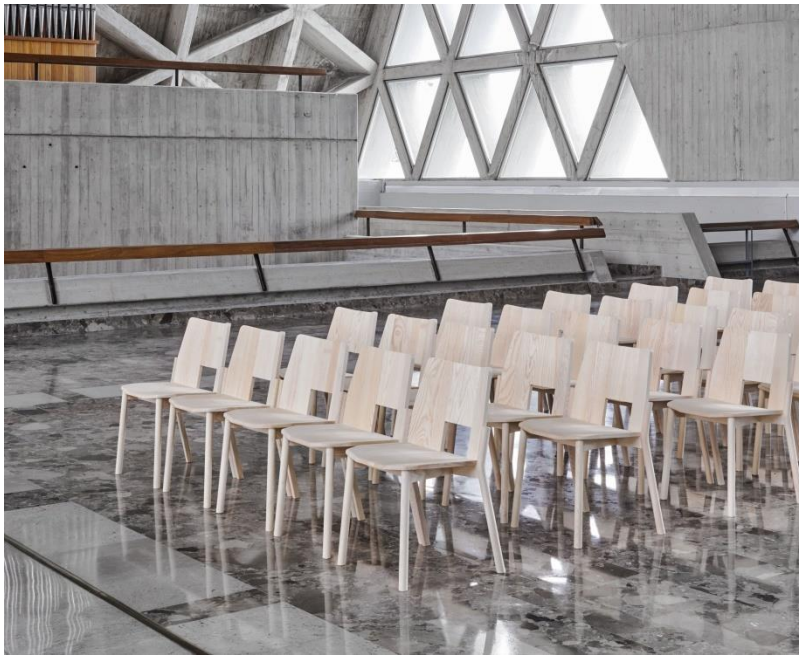

MATTIAZZI
ITALY

TRONCO

Designer:
SAM HECHT & KIM COLIN

TRONCO APPEARS TO BE A VERY BASIC CHAIR, ITS SEAT FORMED FROM PLANKS OF WOOD JOINED TOGETHER AND MOUNTED ON ROUND DOWELS. TRONCO HAS SURPRISINGLY NATURAL COMFORT AND WORKS WELL IN MULTIPLES, NOT JUST ALONE. ITS FORM IS MODEST ENOUGH SO THAT IT TAKES ON THE APPEARANCE OF 'TEXTURE' WHEN SHOWN IN NUMBERS. WE ACCOMPANY THE TRONCO CHAIR WITH A TABLE, SIMILARLY MADE AND CHAMFERED AT THE EDGES SO THAT IT CAN JOIN EASILY WITH OTHERS.

¥ 130,000

¥ 86,000

STACKABLE ON DOLLY 10
W500xD910xH1635

※Prices are subject to change without prior notice. All prices exclude VAT.

Color & Material

Chair
Body

Natural
(Ash)

Black
(Ash)

White
(Ash)

Walnut
Stained
(Ash)

Chestnut
Stained
(Ash)

Red
(Ash)

Green
(Ash)

Fabric

EBONY

WALNUT

MOON

CHILI

PALM

Dolly
Body

Black
(Metal)

※ Color transfer may occur in some cases as well as varying degree of color fastness compared to other textiles. The shade and look of finished product may vary.

Dimensions

W530xD540xH805/SH480

Specification

Chair

Body : Wood
Seat : Fabric

Dolly

Body : Metal

Warranty

1 year