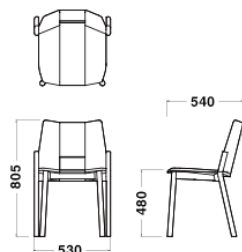

Dimensions

W530xD540xH805/SH480

Specification

Chair

Body : Wood
Seat : Fabric

Dolly

Body : Metal

Warranty

1 year