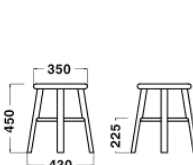

Stool

W425xH675mm
(Φ350)

Stool

W430xH450mm
(Φ350)

Specification

Chair
Body: Wood(Ash)
Seat: Leather

Stool
Seat・Leg: Wood(Ash)
Foot: Steel

Warranty

Chair

W570xD495xH735/SH475mm

Stool

W425xH675mm
(Φ350)

Stool

W430xH450mm
(Φ350)

Specification

Chair