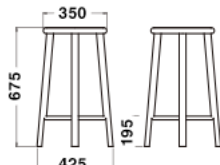

Footring (Steel)

RAL3009 RAL9003 RAL5004

Dark Red (Ash) Turquoise (Ash) Natural (Ash)

Grey 566 Green 547

RAL7004

Dimensions

Chair

W570xD495xH735/SH475mm

Stool

W425xH675mm
(Φ350)

Stool

W430xH450mm
(Φ350)

Specification

Chair
Body: Wood(Ash)
Seat: Leather

Stool
Seat・Leg: Wood(Ash)
Foot: Steel

Warranty

Chair

W570xD495xH735/SH475mm

Stool

W425xH675mm
(Φ350)

Stool

W430xH450mm
(Φ350)

Specification

Chair