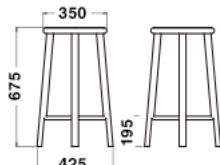

Stool

W425xH675mm
(Φ350)

Stool

W430xH450mm
(Φ350)

Specification

Chair
Body: Wood(Ash)
Seat: Leather

Stool
Seat・Leg: Wood(Ash)
Foot: Steel

Warranty

Seat Upholstery (Leather)

Black / Blue 559 White 500 Red 534

Footring (Steel)

RAL3009 RAL9003 RAL5004

Dark Red (Ash) Turquoise (Ash) Natural (Ash)

Grey 566 Green 547

RAL7004

Dimensions

Chair

W570xD495xH735/SH475mm

Stool

W425xH675mm
(Φ350)

Stool

W430xH450mm
(Φ350)

Specification

Chair