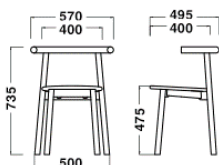

Footring (Steel)

RAL3009 RAL9003 RAL5004

Dark Red (Ash) Turquoise (Ash) Natural (Ash)

Grey 566 Green 547

RAL7004

Dimensions

Chair

W570xD495xH735/SH475mm

Stool

W425xH675mm
(Φ350)

Stool

W430xH450mm
(Φ350)

Specification

Chair
Body: Wood(Ash)
Seat: Leather

Stool
Seat・Leg: Wood(Ash)
Foot: Steel

Warranty

Chair

W570xD495xH735/SH475mm

Stool

W425xH675mm
(Φ350)

Stool

W430xH450mm
(Φ350)

Specification

Chair