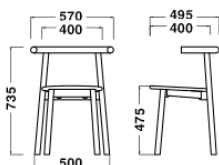

Stool

W425xH675mm
(Φ350)

Stool

W430xH450mm
(Φ350)

Specification

Chair
Body: Wood(Ash)
Seat: Leather

Stool
Seat・Leg: Wood(Ash)
Foot: Steel

Warranty

Seat Upholstery (Leather)

Black / Blue 559 White 500 Red 534

Footring (Steel)

RAL3009 RAL9003 RAL5004

Dark Red (Ash) Turquoise (Ash) Natural (Ash)

Grey 566 Green 547

RAL7004

Dimensions

Chair

W570xD495xH735/SH475mm

Stool

W425xH675mm
(Φ350)

Stool

W430xH450mm
(Φ350)

Specification

Chair