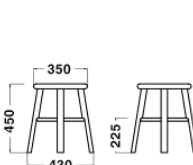

Footring (Steel)

RAL3009 RAL9003 RAL5004

Dark Red (Ash) Turquoise (Ash) Natural (Ash)

Grey 566 Green 547

RAL7004

Dimensions

Chair

W570xD495xH735/SH475mm

Stool

W425xH675mm
(Φ350)

Stool

W430xH450mm
(Φ350)

Specification

Chair
Body: Wood(Ash)
Seat: Leather

Stool
Seat・Leg: Wood(Ash)
Foot: Steel

Warranty

Chair

W570xD495xH735/SH475mm

Stool

W425xH675mm
(Φ350)

Stool

W430xH450mm
(Φ350)

Specification

Chair