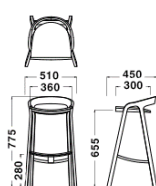

Dimensions

Chair

W600xD565xH770/SH445mm

Stool

W510xD450xH775/SH655mm

Specification

Body: Wood(Ash)
Seat Upholstery : Leather

Warranty