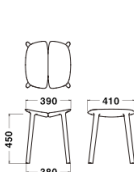

Blue (Ash)

Gray (Ash)

Pink (Ash)

Natural (Ash)

Dimension

Chair
W440xD490xH770
/SH460mm

Stool
W390xD410x
H650mm

Stool
W390xD410x
H450mm

Table
Ø650xH730mm

Table
W650xD650x
H730mm

Specification

Body:
Wood(Ash)

Warranty

1year

MATTIAZZI
ITALY

OSSO

Black (Ash)

Blue (Ash)

Gray (Ash)

Pink (Ash)

Natural (Ash)

Dimension

Chair
W440xD490xH770
/SH460mm

Stool
W390xD410x
H650mm

Stool
W390xD410x
H450mm

Table
Ø650xH730mm

Table
W650xD650x
H730mm

Specification

Body:
Wood(Ash)

Warranty

1year