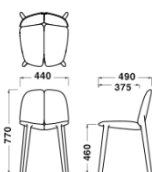

Blue (Ash)

Gray (Ash)

Pink (Ash)

Natural (Ash)

Dimension

Chair
W440xD490xH770
/SH460mm

Stool
W390xD410x
H650mm

Stool
W390xD410x
H450mm

Table
Ø650xH730mm

Table
W650xD650x
H730mm

Specification

Body:
Wood(Ash)

Warranty

1year

MATTIAZZI
ITALY

OSSO

Black (Ash)

Blue (Ash)

Gray (Ash)

Pink (Ash)

Natural (Ash)

Dimension

Chair
W440xD490xH770
/SH460mm

Stool
W390xD410x
H650mm

Stool
W390xD410x
H450mm

Table
Ø650xH730mm

Table
W650xD650x
H730mm

Specification

Body:
Wood(Ash)

Warranty

1year