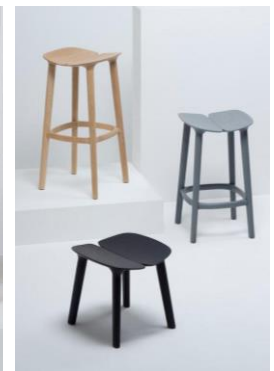

Table: ¥98,000 Chair ¥99,800

Chair ¥99,800

Stool SH650: ¥92,200
SH450: ¥69,000

※Prices are subject to change without prior notice. All prices exclude VAT.

Color & Material

Body (Wood)

Green (Ash)

White (Ash)