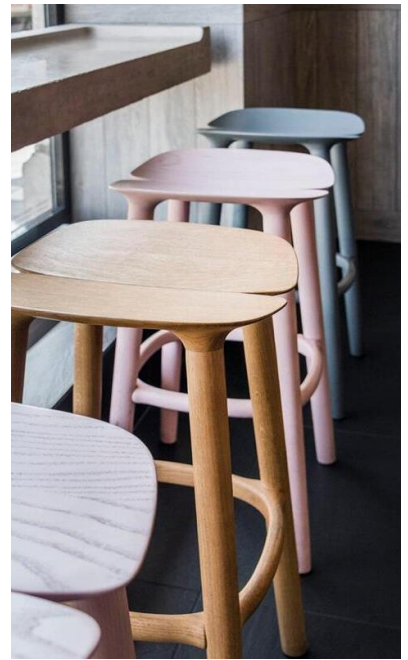

Table
Ø650xH730mm

Table
W650xD650x
H730mm

Specification

Body:
Wood(Ash)

Warranty

1year

MATTIAZZI
ITALY

OSSO