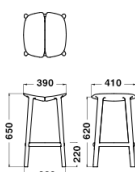

Blue (Ash)

Gray (Ash)

Pink (Ash)

Natural (Ash)

Dimension

Chair
W440xD490xH770
/SH460mm

Stool
W390xD410x
H650mm

Stool
W390xD410x
H450mm

Table
Ø650xH730mm

Table
W650xD650x
H730mm

Specification

Body:
Wood(Ash)

Warranty

1year

MATTIAZZI
ITALY

OSSO

Black (Ash)

Blue (Ash)

Gray (Ash)

Pink (Ash)

Natural (Ash)

Dimension

Chair
W440xD490xH770
/SH460mm

Stool
W390xD410x
H650mm

Stool
W390xD410x
H450mm

Table
Ø650xH730mm

Table
W650xD650x
H730mm

Specification

Body:
Wood(Ash)

Warranty

1year