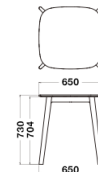

Blue (Ash)

Gray (Ash)

Pink (Ash)

Natural (Ash)

Dimension

Chair
W440xD490xH770
/SH460mm

Stool
W390xD410x
H650mm

Stool
W390xD410x
H450mm

Table
Ø650xH730mm

Table
W650xD650x
H730mm

Specification

Body:
Wood(Ash)

Warranty

1year

MATTIAZZI
ITALY

OSSO

Black (Ash)

Blue (Ash)

Gray (Ash)

Pink (Ash)

Natural (Ash)

Dimension

Chair
W440xD490xH770
/SH460mm

Stool
W390xD410x
H650mm

Stool
W390xD410x
H450mm

Table
Ø650xH730mm

Table
W650xD650x
H730mm

Specification

Body:
Wood(Ash)

Warranty

1year