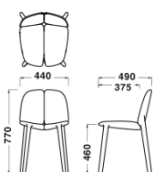

Blue (Ash)

Gray (Ash)

Pink (Ash)

Natural (Ash)

Dimension

Chair
W440xD490xH770
/SH460mm

Stool
W390xD410x
H650mm

Stool
W390xD410x
H450mm

Table
Ø650xH730mm

Table
W650xD650x
H730mm

Specification

Body:
Wood(Ash)

Warranty

1year

MATTIAZZI
ITALY

OSSO

Black (Ash)

Blue (Ash)

Gray (Ash)

Pink (Ash)

Natural (Ash)

Dimension

Chair
W440xD490xH770
/SH460mm

Stool
W390xD410x
H650mm

Stool
W390xD410x
H450mm

Table
Ø650xH730mm

Table
W650xD650x
H730mm

Specification

Body:
Wood(Ash)

Warranty

1year