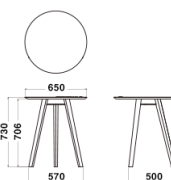

Blue (Ash)

Gray (Ash)

Pink (Ash)

Natural (Ash)

Dimension

Chair
W440xD490xH770
/SH460mm

Stool
W390xD410x
H650mm

Stool
W390xD410x
H450mm

Table
Ø650xH730mm

Table
W650xD650x
H730mm

Specification

Body:
Wood(Ash)

Warranty

1year

MATTIAZZI
ITALY

OSSO

Black (Ash)

Blue (Ash)

Gray (Ash)

Pink (Ash)

Natural (Ash)

Dimension

Chair
W440xD490xH770
/SH460mm

Stool
W390xD410x
H650mm

Stool
W390xD410x
H450mm

Table
Ø650xH730mm

Table
W650xD650x
H730mm

Specification

Body:
Wood(Ash)

Warranty

1year