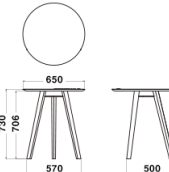

Blue (Ash)

Gray (Ash)

Pink (Ash)

Natural (Ash)

Dimension

Chair
W440xD490xH770
/SH460mm

Stool
W390xD410x
H650mm

Stool
W390xD410x
H450mm

Table
Ø650xH730mm

Table
W650xD650x
H730mm

Specification

Body:
Wood(Ash)

Warranty

1year

MATTIAZZI
ITALY

OSSO

Black (Ash)

Blue (Ash)

Gray (Ash)

Pink (Ash)

Natural (Ash)

Dimension

Chair
W440xD490xH770
/SH460mm

Stool
W390xD410x
H650mm

Stool
W390xD410x
H450mm

Table
Ø650xH730mm

Table
W650xD650x
H730mm

Specification

Body:
Wood(Ash)

Warranty

1year