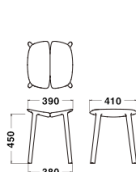

Blue (Ash)

Gray (Ash)

Pink (Ash)

Natural (Ash)

Dimension

Chair
W440xD490xH770
/SH460mm

Stool
W390xD410x
H650mm

Stool
W390xD410x
H450mm

Table
Ø650xH730mm

Table
W650xD650x
H730mm

Specification

Body:
Wood(Ash)

Warranty

1year

MATTIAZZI
ITALY

OSSO

Black (Ash)

Blue (Ash)

Gray (Ash)

Pink (Ash)

Natural (Ash)

Dimension

Chair
W440xD490xH770
/SH460mm

Stool
W390xD410x
H650mm

Stool
W390xD410x
H450mm

Table
Ø650xH730mm

Table
W650xD650x
H730mm

Specification

Body:
Wood(Ash)

Warranty

1year